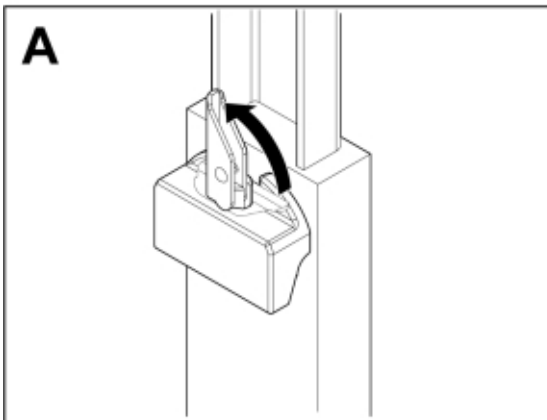

M 11255704

---

**Part assemblies**      Pallet fork S - Kramer Compact  
**Specification**      Year From: 01/10/2020 00:00:00

---

<b>PartNo</b>	<b>Pos</b>	<b>Qty</b>	<b>Name</b>	<b>Specifications</b>
11255704	1	1	Pallet fork S - Kramer Compact	01/10/2020 00:00:00
5004919	2	2	Screw	MC6S M8x16