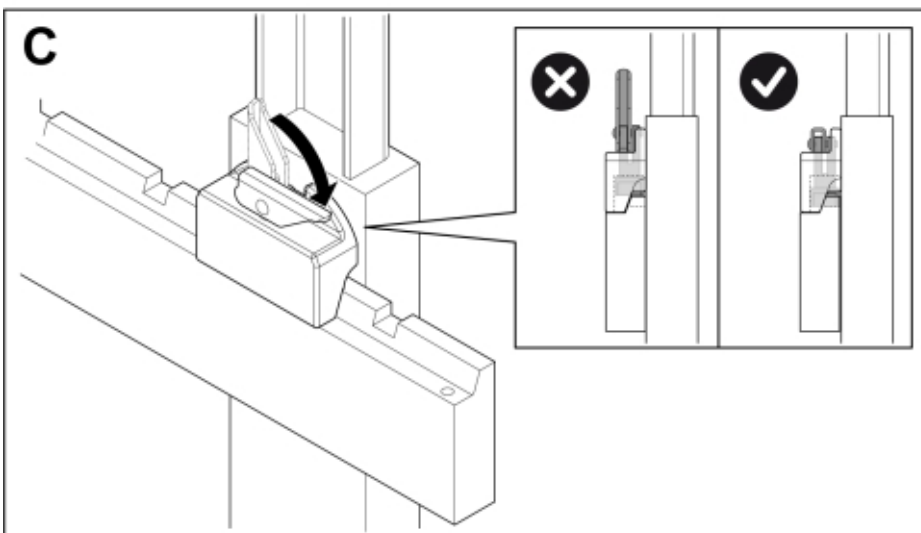

M 11255704

---

**Part assemblies**      Pallet fork S - Kramer Compact  
**Specification**      Year From: 01/10/2020 00:00:00

---

<b>PartNo</b>	<b>Pos</b>	<b>Qty</b>	<b>Name</b>	<b>Specifications</b>
11255704	1	1	Pallet fork S - Kramer Compact	01/10/2020 00:00:00
5004919	2	2	Screw	MC6S M8x16