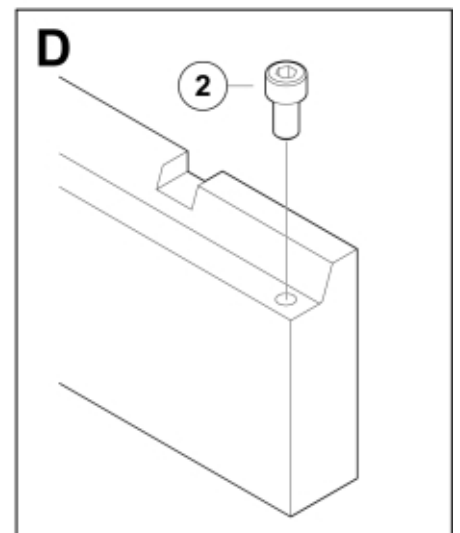

M 11255704

---

**Part assemblies**      Pallet fork S - Kramer Compact  
**Specification**      Year From: 01/10/2020 00:00:00

---

<b>PartNo</b>	<b>Pos</b>	<b>Qty</b>	<b>Name</b>	<b>Specifications</b>
11255704	1	1	Pallet fork S - Kramer Compact	01/10/2020 00:00:00
5004919	2	2	Screw	MC6S M8x16