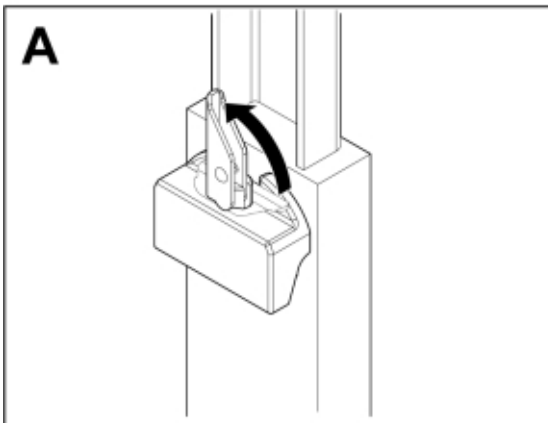

M 11255713

---

**Part assemblies** Pallet fork S - Schäffer Hoftrac  
**Specification** Year From: 01/10/2020 00:00:00

---

<b>PartNo</b>	<b>Pos</b>	<b>Qty</b>	<b>Name</b>	<b>Specifications</b>
11255713	1	1	Pallet fork S - Schäffer Hoftrac	01/10/2020 00:00:00
5004919	2	2	Screw	MC6S M8x16