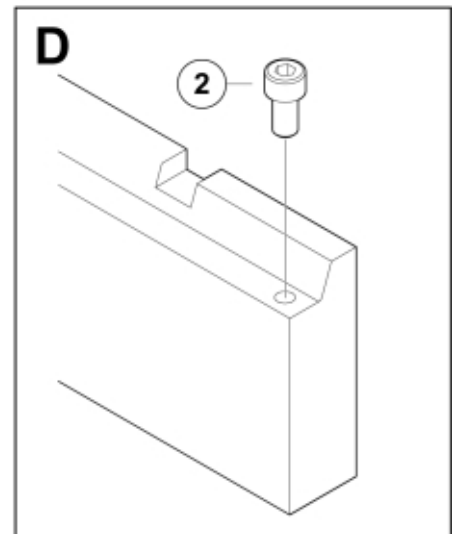

M 11255713

---

**Part assemblies** Pallet fork S - Schäffer Hoftrac  
**Specification** Year From: 01/10/2020 00:00:00

---

<b>PartNo</b>	<b>Pos</b>	<b>Qty</b>	<b>Name</b>	<b>Specifications</b>
11255713	1	1	Pallet fork S - Schäffer Hoftrac	01/10/2020 00:00:00
5004919	2	2	Screw	MC6S M8x16