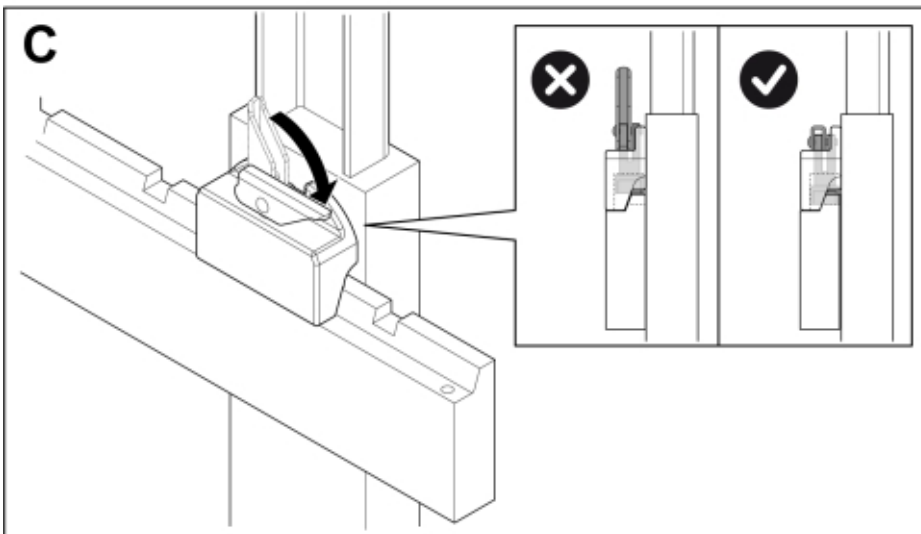

M 11255713

---

**Part assemblies** Pallet fork S - Schäffer Hoftrac  
**Specification** Year From: 01/10/2020 00:00:00

---

<b>PartNo</b>	<b>Pos</b>	<b>Qty</b>	<b>Name</b>	<b>Specifications</b>
11255713	1	1	Pallet fork S - Schäffer Hoftrac	01/10/2020 00:00:00
5004919	2	2	Screw	MC6S M8x16