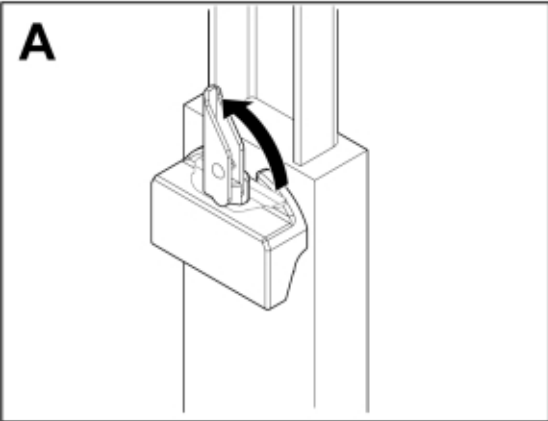

M 11255707

Part assemblies Pallet fork S - Avant
Specification Year From: 01/10/2020 00:00:00

| PartNo | Pos | Qty | Name | Specifications |
|---------------|------------|------------|-----------------------|-----------------------|
| 11255707 | 1 | 1 | Pallet fork S - Avant | 01/10/2020 00:00:00 |
| 5004919 | 2 | 2 | Screw | MC6S M8x16 |