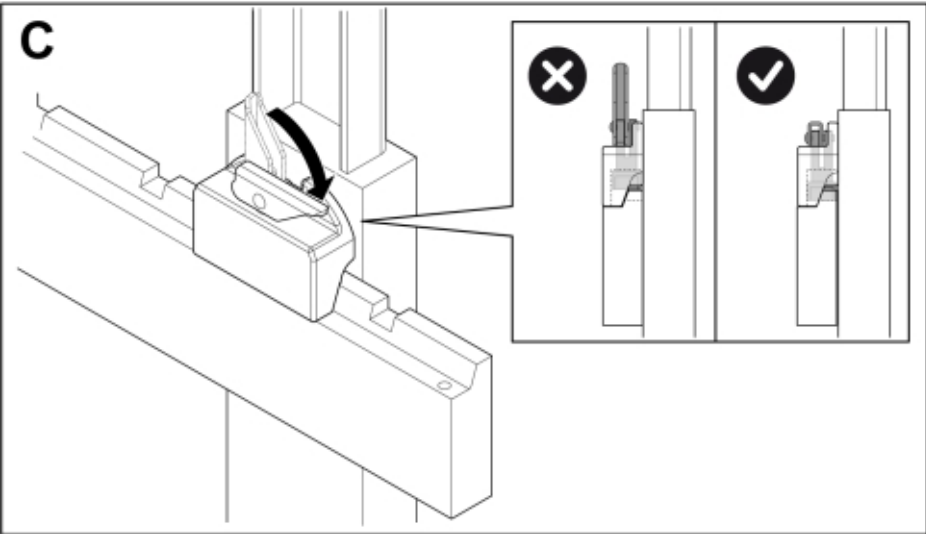

M 11255707

Part assemblies Pallet fork S - Avant
Specification Year From: 01/10/2020 00:00:00

| PartNo | Pos | Qty | Name | Specifications |
|---------------|------------|------------|-----------------------|-----------------------|
| 11255707 | 1 | 1 | Pallet fork S - Avant | 01/10/2020 00:00:00 |
| 5004919 | 2 | 2 | Screw | MC6S M8x16 |