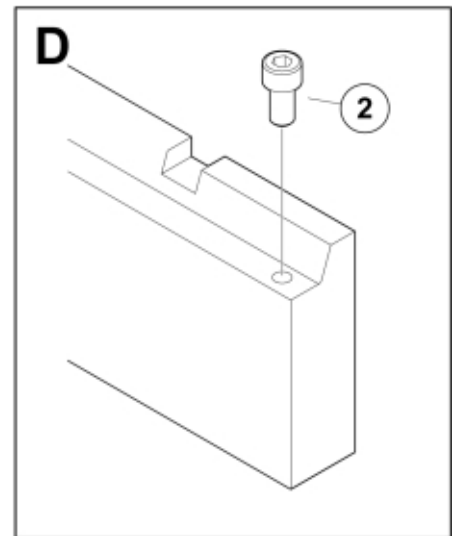

M 11255815

---

**Part assemblies** Pallet fork C - Euro  
**Specification** Year From: 01/10/2020 00:00:00

---

<b>PartNo</b>	<b>Pos</b>	<b>Qty</b>	<b>Name</b>	<b>Specifications</b>
11255815	1	1	Pallet fork C - Euro	01/10/2020 00:00:00
5004919	2	2	Screw	MC6S M8x16