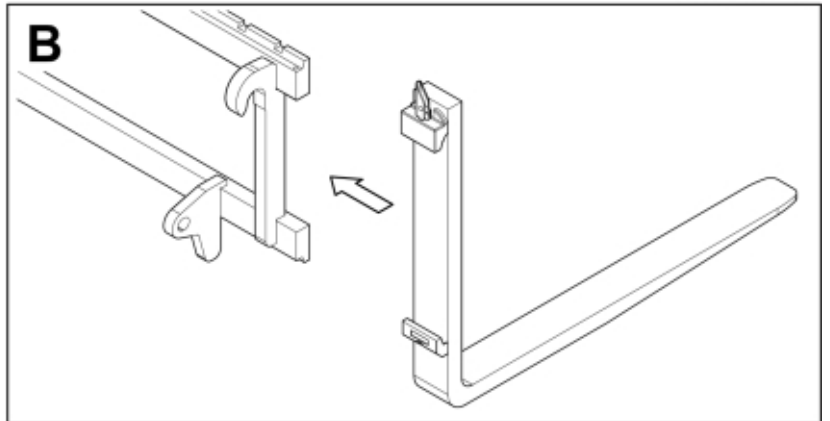

M 11255815

---

**Part assemblies** Pallet fork C - Euro  
**Specification** Year From: 01/10/2020 00:00:00

---

<b>PartNo</b>	<b>Pos</b>	<b>Qty</b>	<b>Name</b>	<b>Specifications</b>
11255815	1	1	Pallet fork C - Euro	01/10/2020 00:00:00
5004919	2	2	Screw	MC6S M8x16