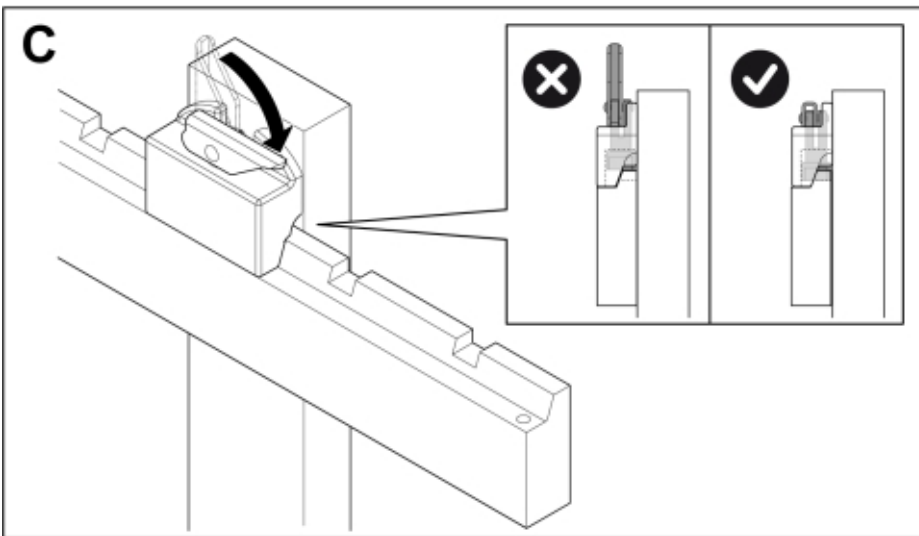

M 11255815

---

**Part assemblies** Pallet fork C - Euro  
**Specification** Year From: 01/10/2020 00:00:00

---

<b>PartNo</b>	<b>Pos</b>	<b>Qty</b>	<b>Name</b>	<b>Specifications</b>
11255815	1	1	Pallet fork C - Euro	01/10/2020 00:00:00
5004919	2	2	Screw	MC6S M8x16