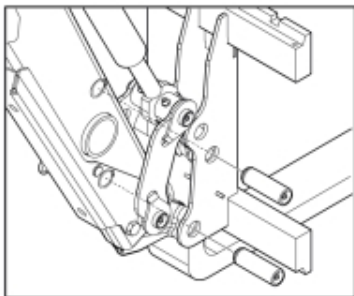

M 11255821-1

NSL

E

MSL

M 11255821-2

Part assemblies Pallet fork C - Pin-on
Specification Year From: 01/10/2020 00:00:00

PartNo	Pos	Qty	Name	Specifications
11255821	1	1	Pallet fork C - Pin-on	01/10/2020 00:00:00
5004919	2	2	Screw	MC6S M8x16
60056575	3	1 PCS	Warning decal	