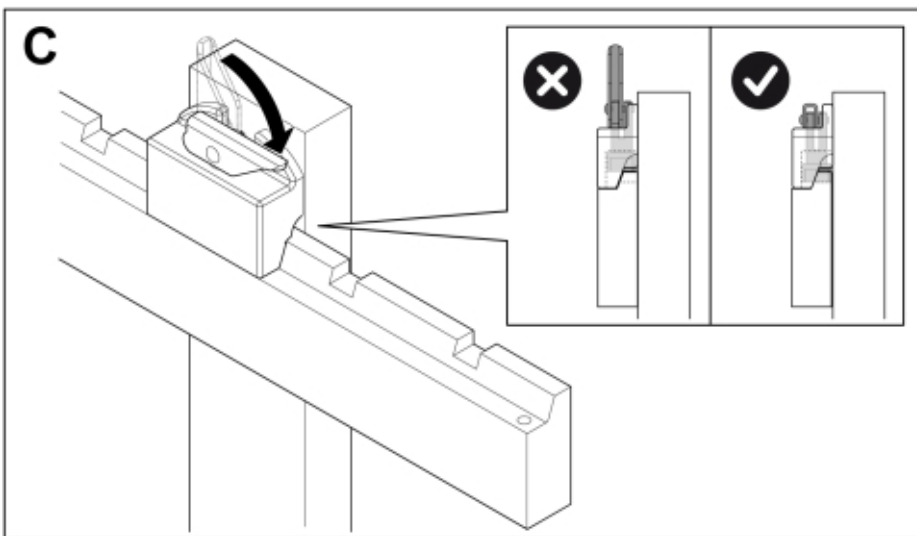

M 11255821-1

NSL

E

MSL

M 11255821-2

Part assemblies Pallet fork C - Pin-on
Specification Year From: 01/10/2020 00:00:00

PartNo	Pos	Qty	Name	Specifications
11255821	1	1	Pallet fork C - Pin-on	01/10/2020 00:00:00
5004919	2	2	Screw	MC6S M8x16
60056575	3	1 PCS	Warning decal	