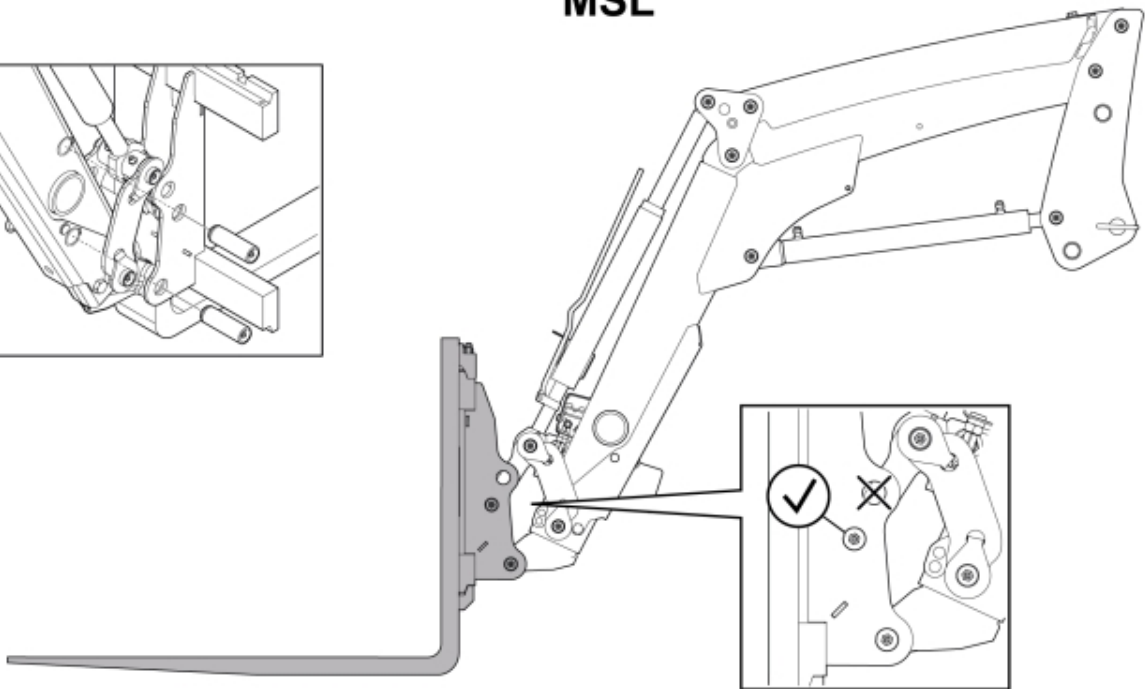

M 11255821-1

NSL

E

MSL

M 11255821-2

Part assemblies Pallet fork C - Pin-on
Specification Year From: 01/10/2020 00:00:00

PartNo	Pos	Qty	Name	Specifications
11255821	1	1	Pallet fork C - Pin-on	01/10/2020 00:00:00
5004919	2	2	Screw	MC6S M8x16
60056575	3	1 PCS	Warning decal	