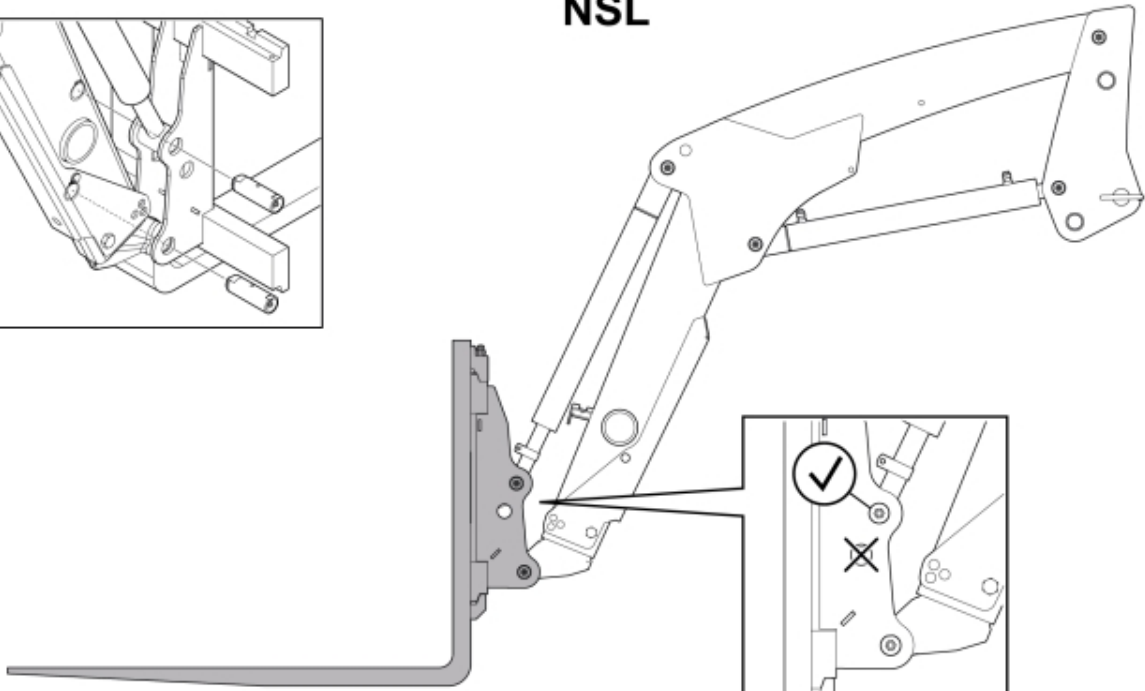

M 11255821-1

NSL

E

MSL

M 11255821-2

Part assemblies Pallet fork C - Pin-on
Specification Year From: 01/10/2020 00:00:00

PartNo	Pos	Qty	Name	Specifications
11255821	1	1	Pallet fork C - Pin-on	01/10/2020 00:00:00
5004919	2	2	Screw	MC6S M8x16
60056575	3	1 PCS	Warning decal	