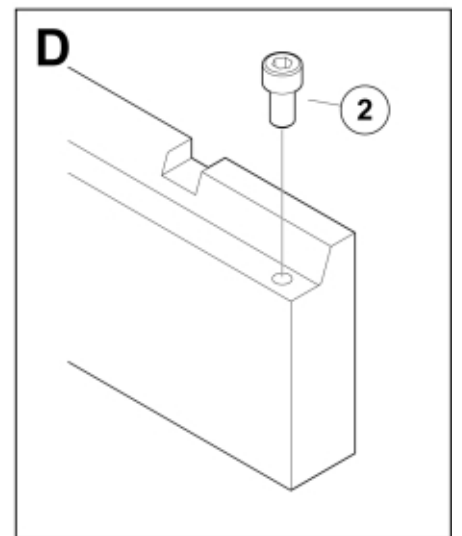

M 11255821-1

NSL

E

MSL

M 11255821-2

Part assemblies Pallet fork C - Pin-on
Specification Year From: 01/10/2020 00:00:00

PartNo	Pos	Qty	Name	Specifications
11255821	1	1	Pallet fork C - Pin-on	01/10/2020 00:00:00
5004919	2	2	Screw	MC6S M8x16
60056575	3	1 PCS	Warning decal	