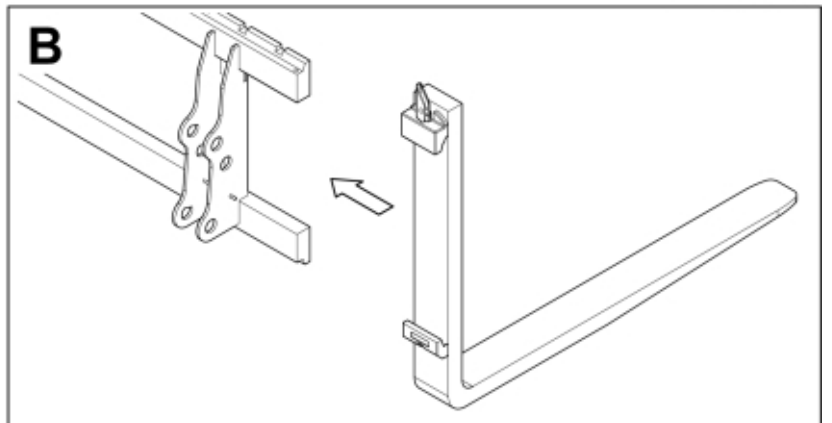

M 11255821-1

NSL

E

MSL

M 11255821-2

Part assemblies Pallet fork C - Pin-on
Specification Year From: 01/10/2020 00:00:00

PartNo	Pos	Qty	Name	Specifications
11255821	1	1	Pallet fork C - Pin-on	01/10/2020 00:00:00
5004919	2	2	Screw	MC6S M8x16
60056575	3	1 PCS	Warning decal	