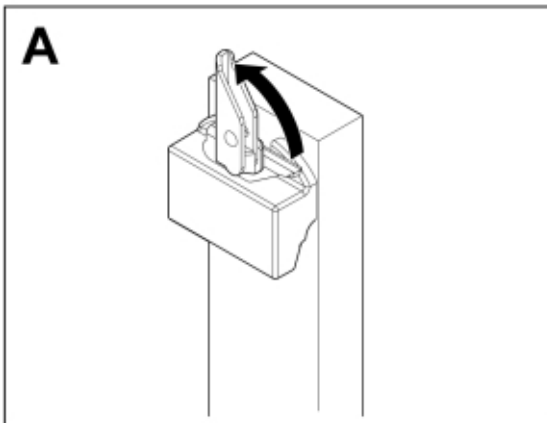

M 11255821-1

NSL

E

MSL

M 11255821-2

Part assemblies Pallet fork C - Pin-on
Specification Year From: 01/10/2020 00:00:00

PartNo	Pos	Qty	Name	Specifications
11255821	1	1	Pallet fork C - Pin-on	01/10/2020 00:00:00
5004919	2	2	Screw	MC6S M8x16
60056575	3	1 PCS	Warning decal	