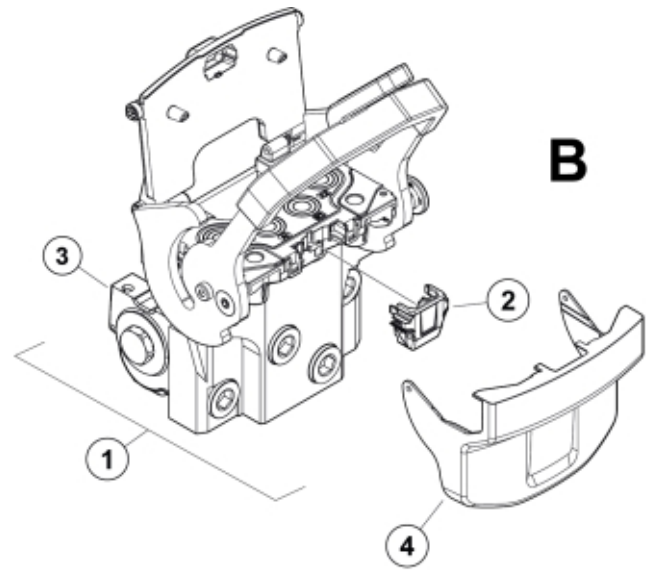

To tractor valve To extra functions

M 59012721

Part assemblies Valve connection

PartNo	Pos	Qty	Name	Specifications
59012721		1 PCS	Valve connection	
59010721	1	1 PCS	Diverter valve cpl.	QC4
59021025	2	1	• Connector Support	
4501091	3	1	• Diverter valve 12/2 EI	Incl. 60029815
59000022	4	1	Cover	
59000025	5	2	Rivet	