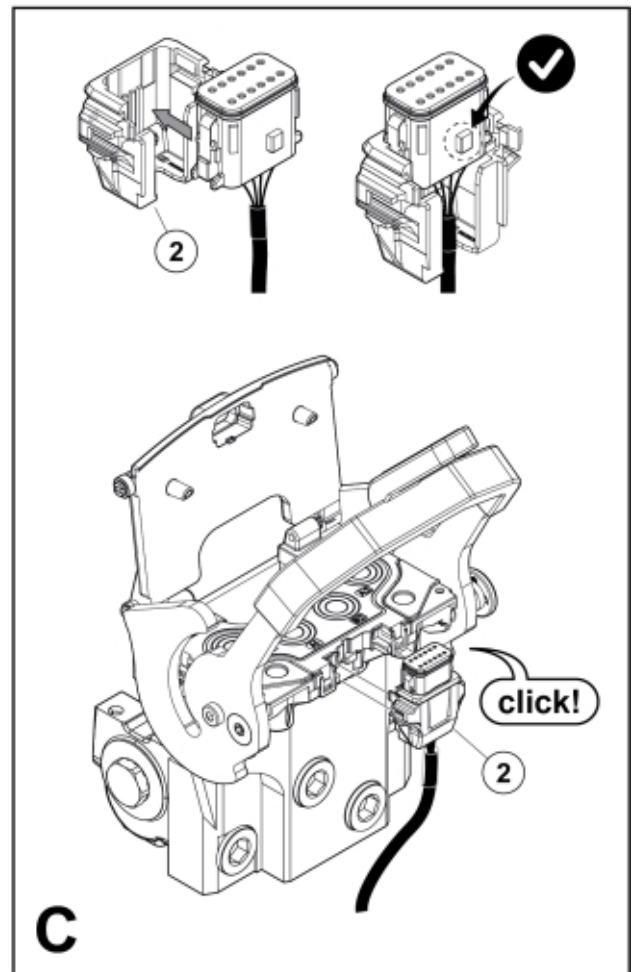

To tractor valve To extra functions

M 59012721

Part assemblies Valve connection

PartNo	Pos	Qty	Name	Specifications
59012721		1 PCS	Valve connection	
59010721	1	1 PCS	Diverter valve cpl.	QC4
59021025	2	1	• Connector Support	
4501091	3	1	• Diverter valve 12/2 EI	Incl. 60029815
59000022	4	1	Cover	
59000025	5	2	Rivet	