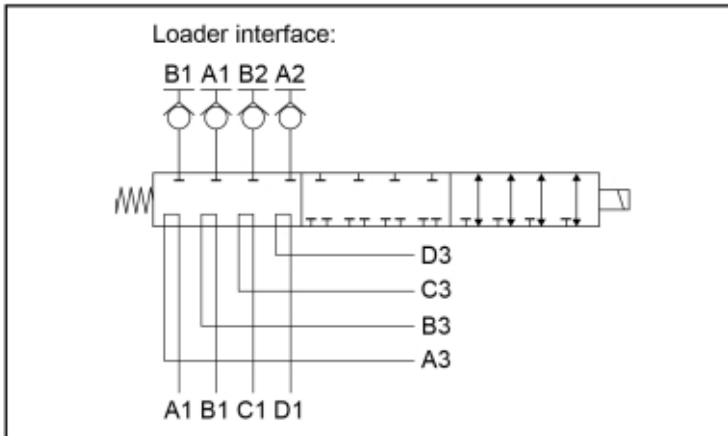

To tractor valve To extra functions

M 59012721

Part assemblies Valve connection

PartNo	Pos	Qty	Name	Specifications
59012721		1 PCS	Valve connection	
59010721	1	1 PCS	Diverter valve cpl.	QC4
59021025	2	1	• Connector Support	
4501091	3	1	• Diverter valve 12/2 EI	Incl. 60029815
59000022	4	1	Cover	
59000025	5	2	Rivet	