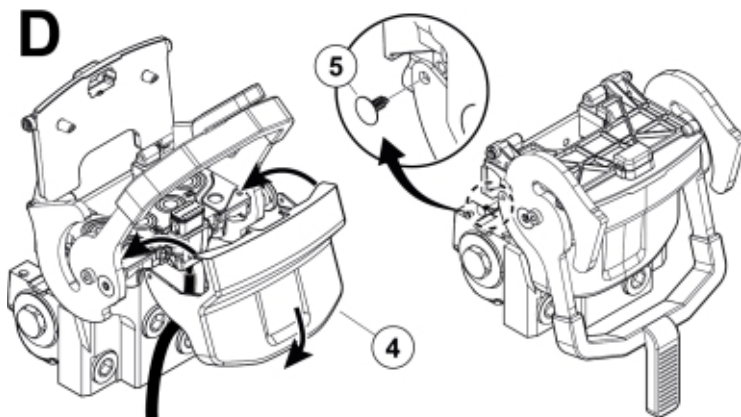

To tractor valve To extra functions

M 59012721

Part assemblies Valve connection

PartNo	Pos	Qty	Name	Specifications
59012721		1 PCS	Valve connection	
59010721	1	1 PCS	Diverter valve cpl.	QC4
59021025	2	1	• Connector Support	
4501091	3	1	• Diverter valve 12/2 EI	Incl. 60029815
59000022	4	1	Cover	
59000025	5	2	Rivet	