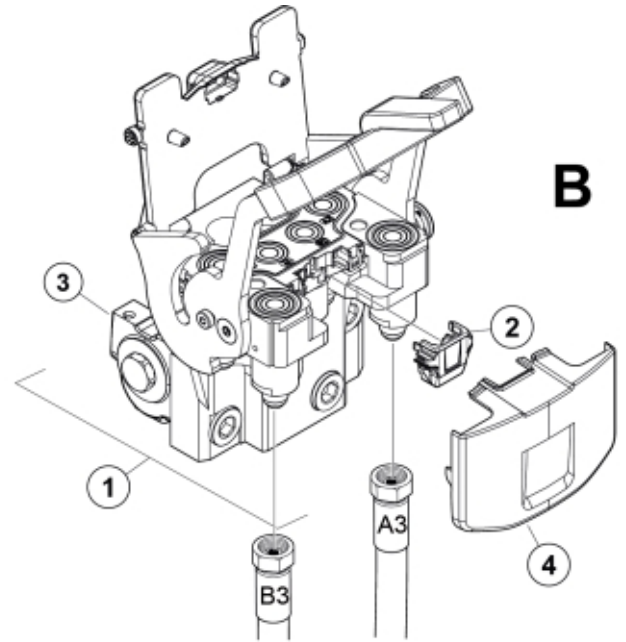

To tractor valve    To extra functions

M 59012761

---

**Part assemblies**      Valve connection

---

<b>PartNo</b>	<b>Pos</b>	<b>Qty</b>	<b>Name</b>	<b>Specifications</b>
59012761		1 PCS	Valve connection	
59010761	1	1 PCS	Diverter valve cpl.	QC6
59021025	2	1	• Connector Support	
4501091	3	1	• Diverter valve 12/2 EI	Incl. 60029815
59000024	4	1	Cover	
59030602	5	2	Screw	M5x10