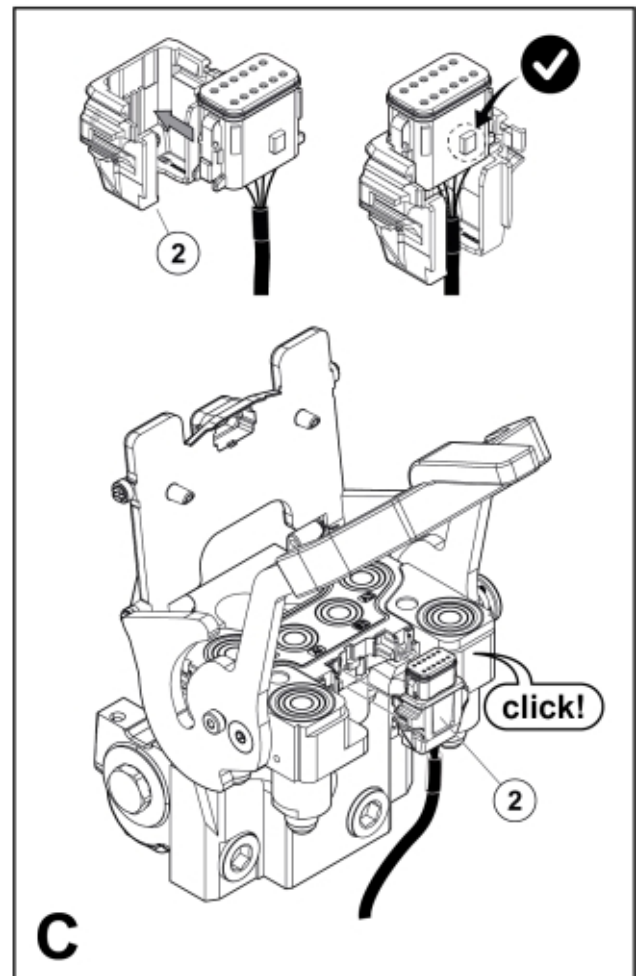

To tractor valve    To extra functions

M 59012761

---

**Part assemblies**      Valve connection

---

<b>PartNo</b>	<b>Pos</b>	<b>Qty</b>	<b>Name</b>	<b>Specifications</b>
59012761		1 PCS	Valve connection	
59010761	1	1 PCS	Diverter valve cpl.	QC6
59021025	2	1	• Connector Support	
4501091	3	1	• Diverter valve 12/2 EI	Incl. 60029815
59000024	4	1	Cover	
59030602	5	2	Screw	M5x10