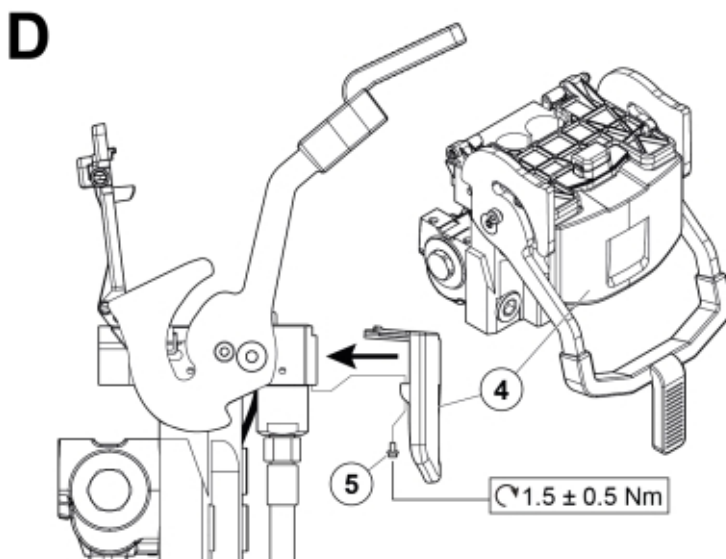

To tractor valve    To extra functions

M 59012761

---

**Part assemblies**      Valve connection

---

<b>PartNo</b>	<b>Pos</b>	<b>Qty</b>	<b>Name</b>	<b>Specifications</b>
59012761		1 PCS	Valve connection	
59010761	1	1 PCS	Diverter valve cpl.	QC6
59021025	2	1	• Connector Support	
4501091	3	1	• Diverter valve 12/2 EI	Incl. 60029815
59000024	4	1	Cover	
59030602	5	2	Screw	M5x10