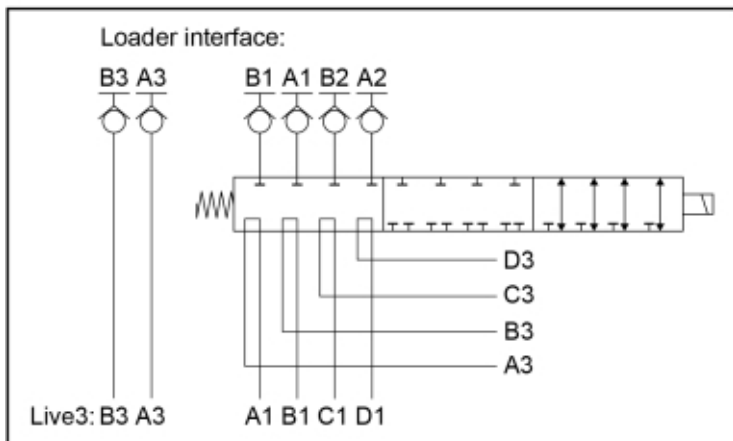

To tractor valve    To extra functions

M 59012761

---

**Part assemblies**      Valve connection

---

<b>PartNo</b>	<b>Pos</b>	<b>Qty</b>	<b>Name</b>	<b>Specifications</b>
59012761		1 PCS	Valve connection	
59010761	1	1 PCS	Diverter valve cpl.	QC6
59021025	2	1	• Connector Support	
4501091	3	1	• Diverter valve 12/2 EI	Incl. 60029815
59000024	4	1	Cover	
59030602	5	2	Screw	M5x10