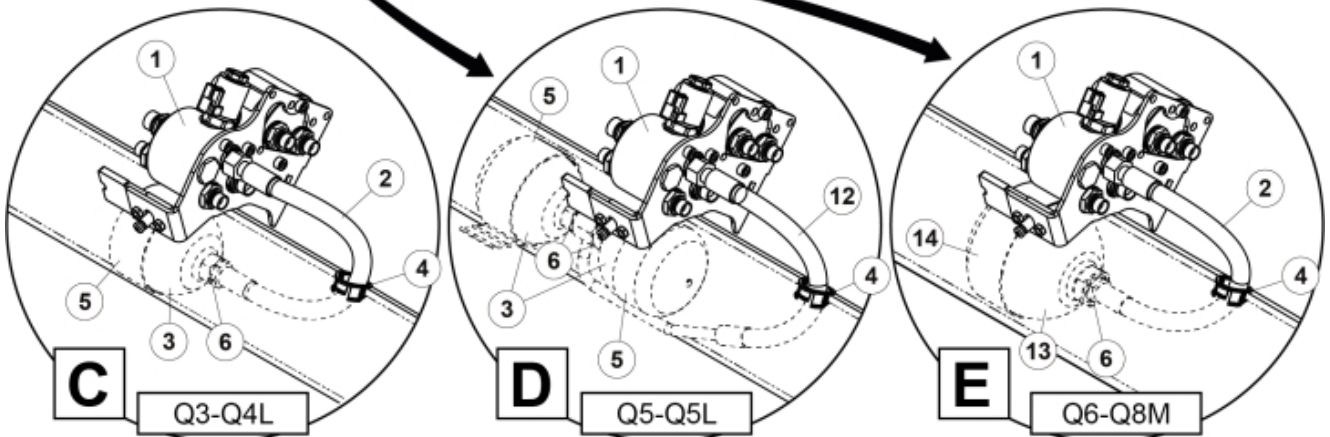

M 60053831\_832\_833-1

Connect to harness  
Circuit connector X5

**F**

<b>Part assemblies</b>		SoftDrive cpl.		
<b>Specification</b>		Specification: Q3-Q4L		
<b>PartNo</b>	<b>Pos</b>	<b>Qty</b>	<b>Name</b>	<b>Specifications</b>
60053831		1 PCS	SoftDrive cpl.	Q3-Q4L
60050231		1	SoftDrive kit Plus	Replaces 60019601
4501145	1	1	• Block cpl	Lift, Replaces 4500131, 01/05/2019 00:00:00
60005564	2	1	• Hose	1/2" L=400
5033773	3	1	• Accumulator	0,5L/22Bar
60008713	4	1	• Edge cover	
5215012	5	1	• Bracket	
5013853	6	1	• Dowty washer	Tredo 1/2", Part is included in kit 60007907 Hose cpl., 9032177 Hose cpl.
5002077	7	1	• Screw	M6S 10x30
5101074	10	1	Switch	
5101084	11	1	Connector, female	Deutsch 6-pol.