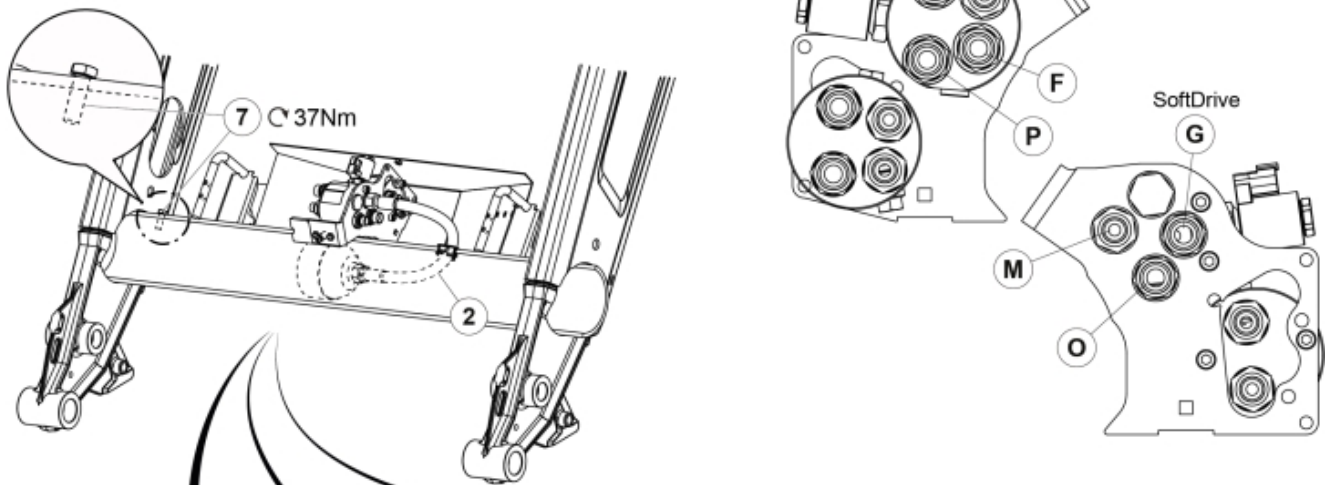

M 60053831\_832\_833-1

Connect to harness  
Circuit connector X5

**F**

<b>Part assemblies</b>		SoftDrive cpl.		
<b>Specification</b>		Specification: Q3-Q4L		
<b>PartNo</b>	<b>Pos</b>	<b>Qty</b>	<b>Name</b>	<b>Specifications</b>
60053831		1 PCS	SoftDrive cpl.	Q3-Q4L
60050231		1	SoftDrive kit Plus	Replaces 60019601
4501145	1	1	• Block cpl	Lift, Replaces 4500131, 01/05/2019 00:00:00
60005564	2	1	• Hose	1/2" L=400
5033773	3	1	• Accumulator	0,5L/22Bar
60008713	4	1	• Edge cover	
5215012	5	1	• Bracket	
5013853	6	1	• Dowty washer	Tredo 1/2", Part is included in kit 60007907 Hose cpl., 9032177 Hose cpl.
5002077	7	1	• Screw	M6S 10x30
5101074	10	1	Switch	
5101084	11	1	Connector, female	Deutsch 6-pol.