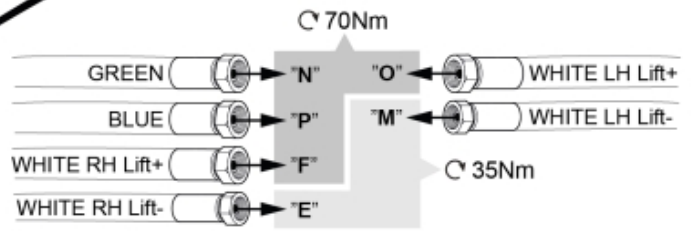

M 60053831\_832\_833-1

Connect to harness  
Circuit connector X5

**F**

<b>Part assemblies</b>		SoftDrive cpl.		
<b>Specification</b>		Specification: Q3-Q4L		
<b>PartNo</b>	<b>Pos</b>	<b>Qty</b>	<b>Name</b>	<b>Specifications</b>
60053831		1 PCS	SoftDrive cpl.	Q3-Q4L
60050231		1	SoftDrive kit Plus	Replaces 60019601
4501145	1	1	• Block cpl	Lift, Replaces 4500131, 01/05/2019 00:00:00
60005564	2	1	• Hose	1/2" L=400
5033773	3	1	• Accumulator	0,5L/22Bar
60008713	4	1	• Edge cover	
5215012	5	1	• Bracket	
5013853	6	1	• Dowty washer	Tredo 1/2", Part is included in kit 60007907 Hose cpl., 9032177 Hose cpl.
5002077	7	1	• Screw	M6S 10x30
5101074	10	1	Switch	
5101084	11	1	Connector, female	Deutsch 6-pol.