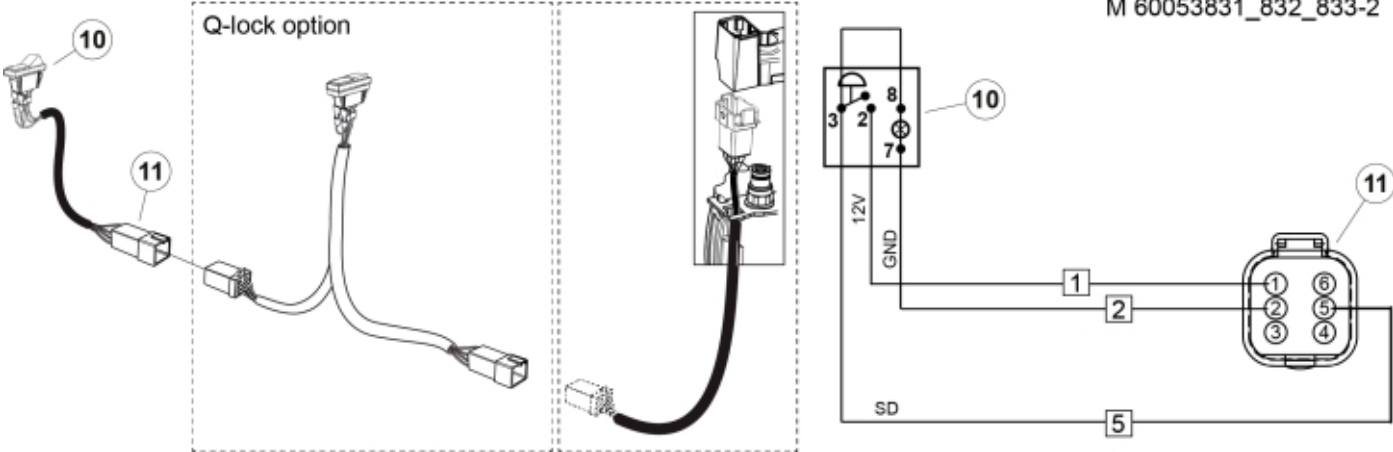

M 60053831\_832\_833-1

Connect to harness  
Circuit connector X5

**F**

<b>Part assemblies</b>		SoftDrive cpl.		
<b>Specification</b>		Specification: Q3-Q4L		
<b>PartNo</b>	<b>Pos</b>	<b>Qty</b>	<b>Name</b>	<b>Specifications</b>
60053831		1 PCS	SoftDrive cpl.	Q3-Q4L
60050231		1	SoftDrive kit Plus	Replaces 60019601
4501145	1	1	• Block cpl	Lift, Replaces 4500131, 01/05/2019 00:00:00
60005564	2	1	• Hose	1/2" L=400
5033773	3	1	• Accumulator	0,5L/22Bar
60008713	4	1	• Edge cover	
5215012	5	1	• Bracket	
5013853	6	1	• Dowty washer	Tredo 1/2", Part is included in kit 60007907 Hose cpl., 9032177 Hose cpl.
5002077	7	1	• Screw	M6S 10x30
5101074	10	1	Switch	
5101084	11	1	Connector, female	Deutsch 6-pol.