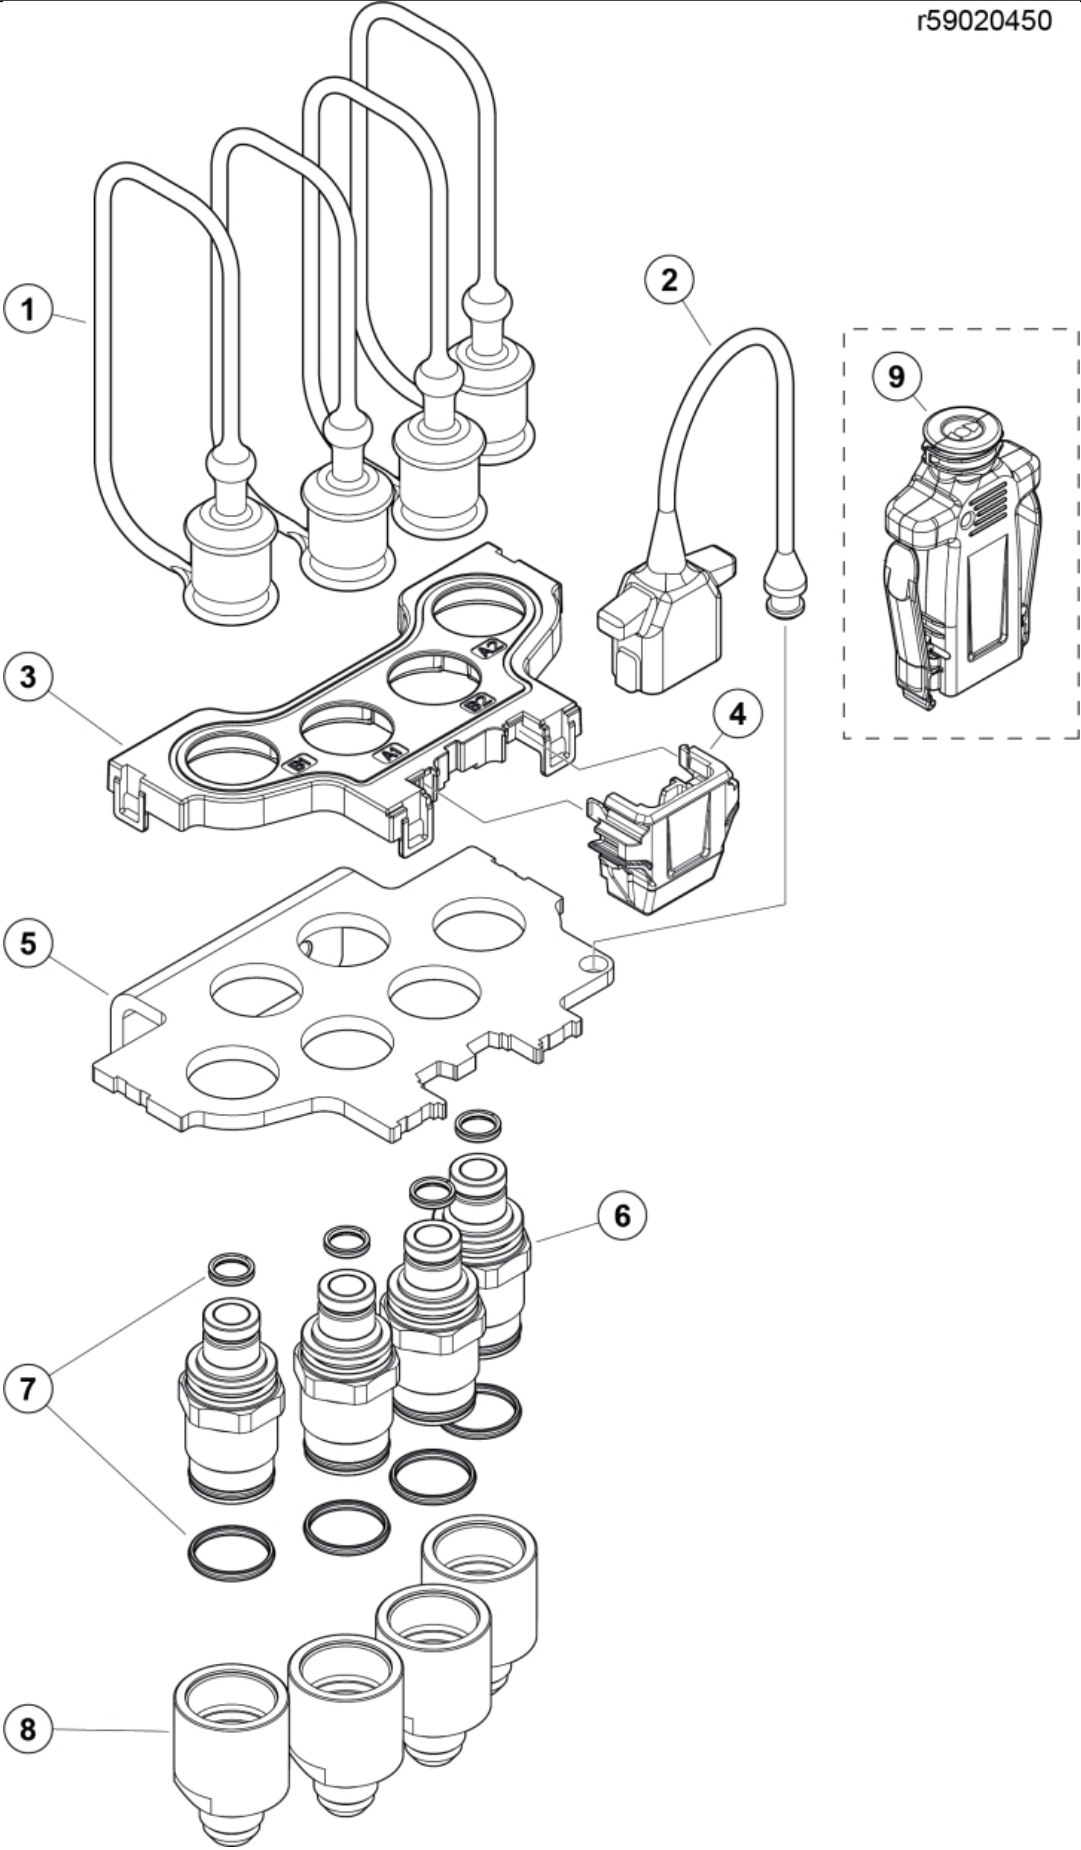

r59020450

---

**Description** 7/8" JIC  
**Part assemblies** Single coupling base, SF4  
**Specification** Specification: 7/8" JIC

---

<b>PartNo</b>	<b>Pos</b>	<b>Qty</b>	<b>Name</b>	<b>Specifications</b>
59021030	1	4	Dust Cover	
59021031	2	1	Dust Cover	
59021024	3	1	Cover	
59021025	4	1	Connector Support	
59021045	5	1	Bracket	
59021040	6	4	Coupling	
59021044	7	1	Seal kit	for coupling/adaptor (supplied in bags of 10)
59021050	8	4	Adaptor	7/8" JIC
59021021	9	1	Connector handle	Sold Separately