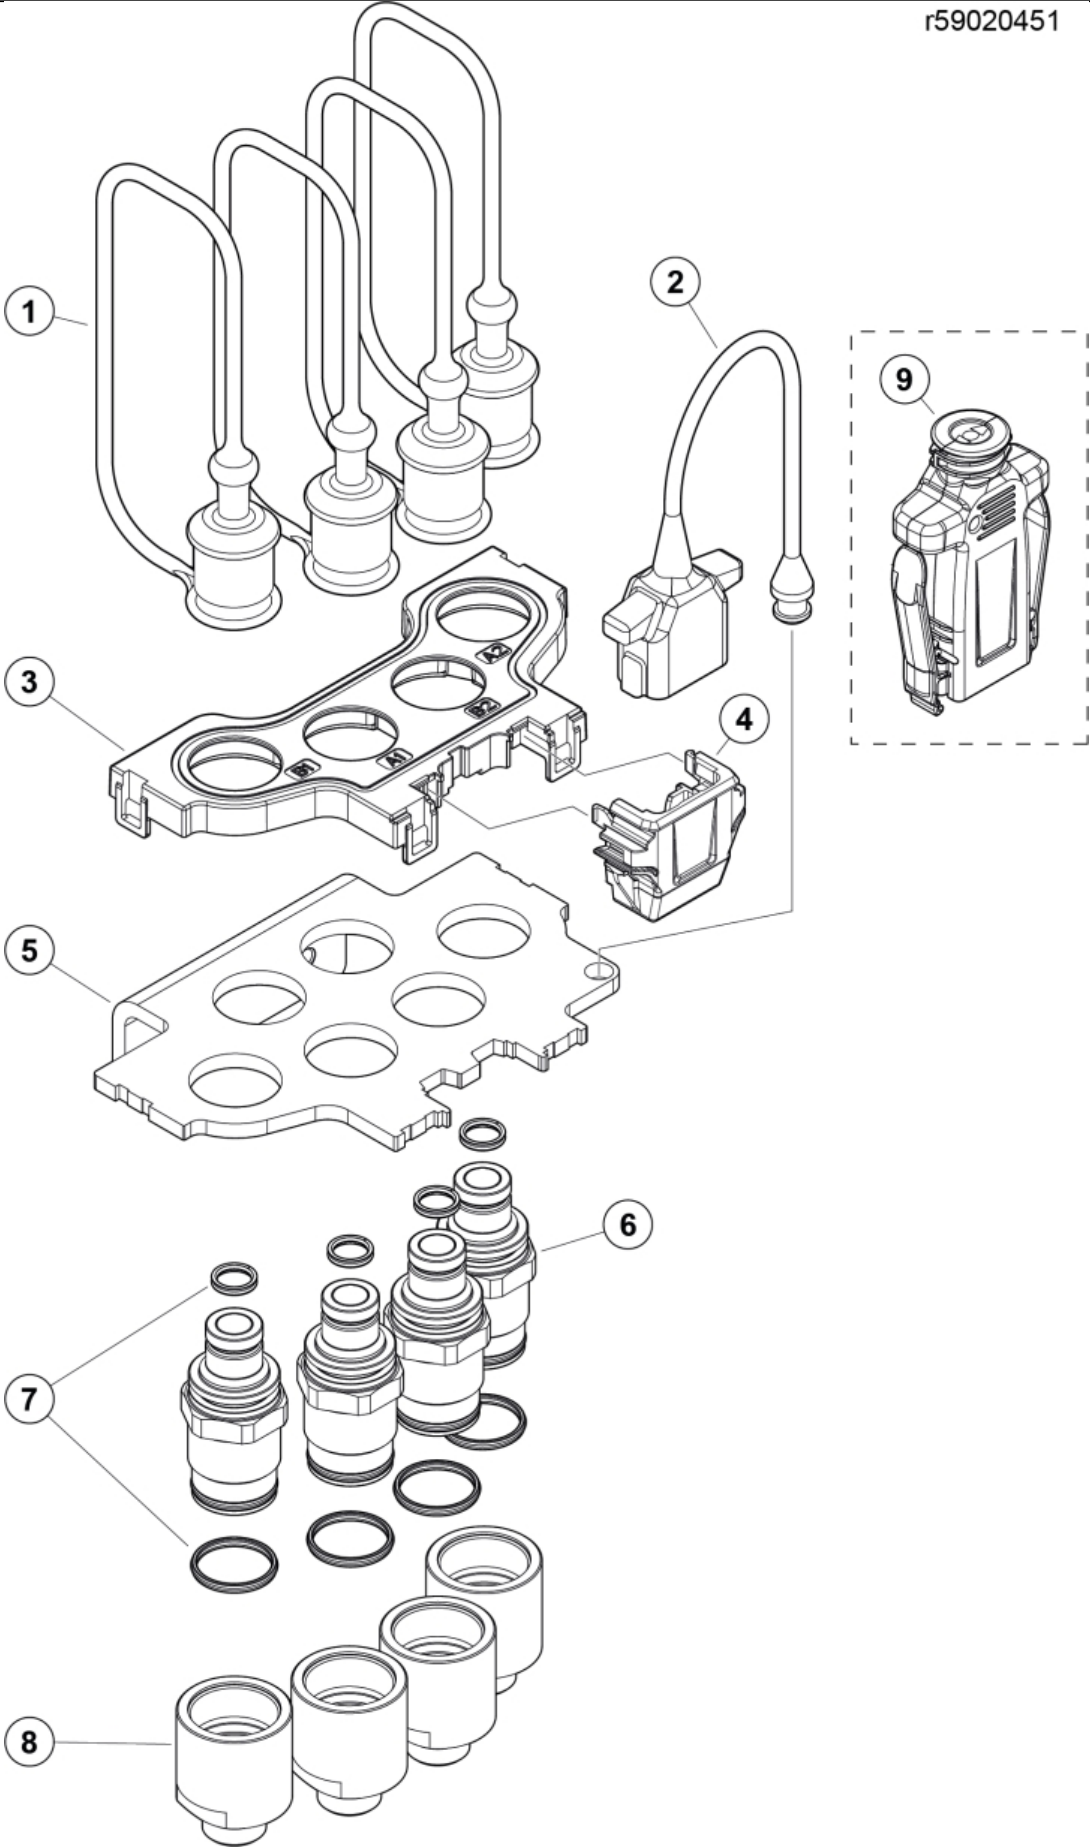

r59020451

Description M22
Part assemblies Single coupling base, SF4

PartNo	Pos	Qty	Name	Specifications
59021030	1	4	Dust Cover	
59021031	2	1	Dust Cover	
59021024	3	1	Cover	
59021025	4	1	Connector Support	
59021045	5	1	Bracket	
59021040	6	4	Coupling	
59021044	7	1	Seal kit	for coupling/adaptor (supplied in bags of 10)
59021052	8	4	Adaptor	M22
59021021	9	1	Connector handle	