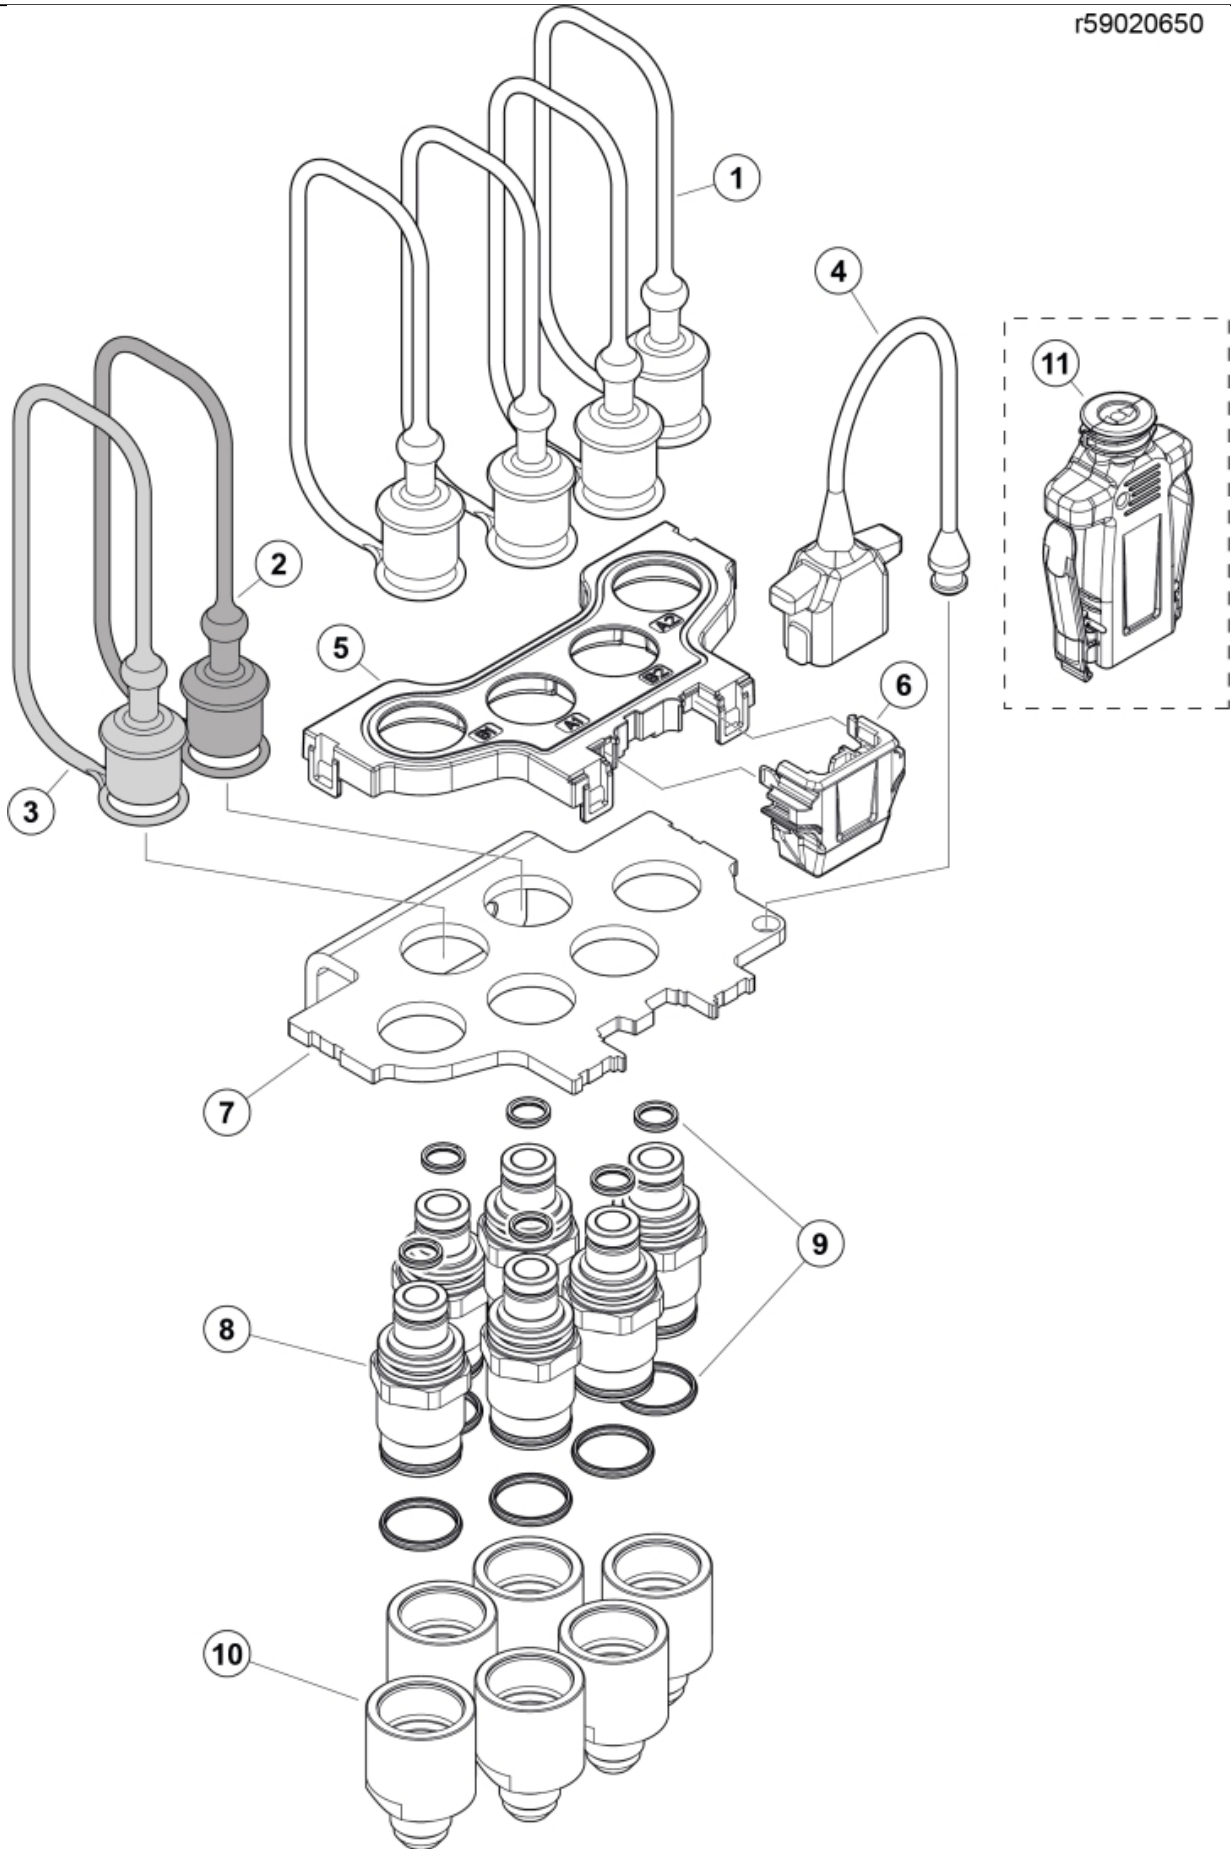

r59020650

Description 7/8" JIC
Part assemblies Single coupling base, SF6
Specification Specification: SF6

PartNo	Pos	Qty	Name	Specifications
59021030	1	4	Dust Cover	
59021029	2	1 PCS	Dust Cover	Blue
59021028	3	1 PCS	Dust Cover	Red
59021031	4	1	Dust Cover	
59021024	5	1	Cover	
59021025	6	1	Connector Support	
59021045	7	1	Bracket	
59021040	8	6	Coupling	
59021044	9	1	Seal kit	for coupling/adaptor (supplied in bags of 10)
59021050	10	6	Adaptor	7/8" JIC
59021021	11	1	Connector handle	Sold Separately