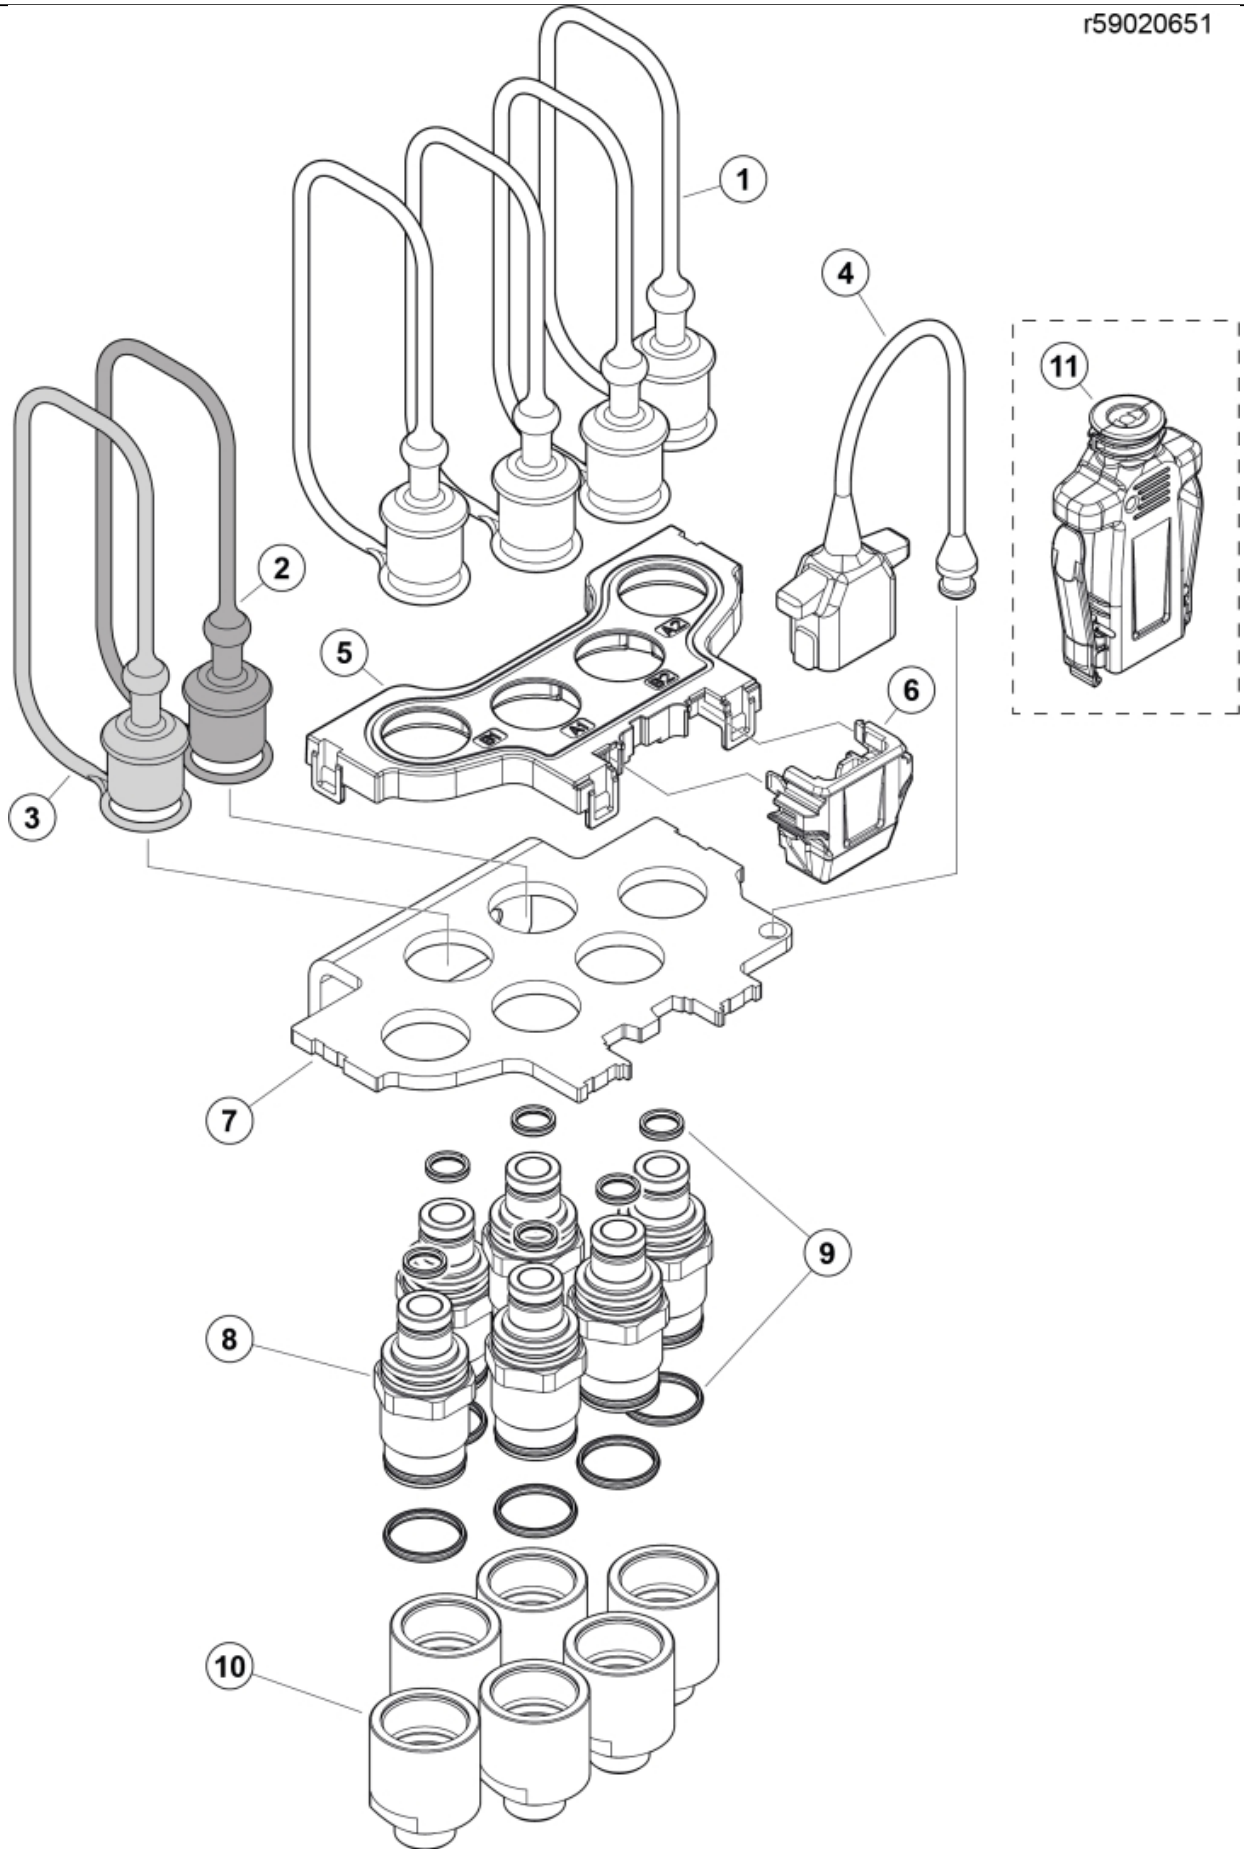

r59020651

Description M22
Part assemblies Single coupling base, SF6

PartNo	Pos	Qty	Name	Specifications
59021030	1	4	Dust Cover	
59021029	2	1 PCS	Dust Cover	Blue
59021028	3	1 PCS	Dust Cover	Red
59021031	4	1	Dust Cover	
59021024	5	1	Cover	
59021025	6	1	Connector Support	
59021045	7	1	Bracket	
59021040	8	6	Coupling	
59021044	9	1	Seal kit	for coupling/adaptor (supplied in bags of 10)
59021052	10	6	Adaptor	M22
59021021	11	1	Connector handle	