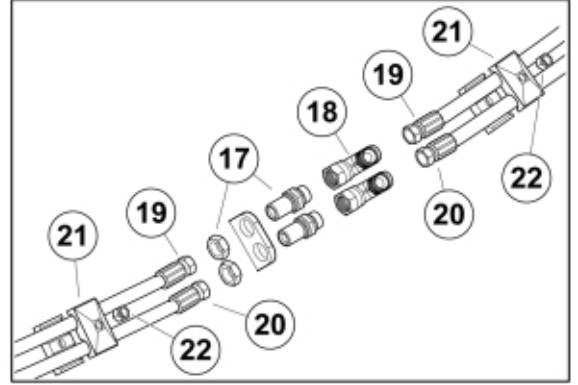

## Q Silograb® M+

r11255842\_908\_909\_911\_913\_914\_915

Part assemblies		Silograb M+ 230		
Specification		Year From: 18/12/2020 00:00:00		
PartNo	Pos	Qty	Name	Specifications
11255914		1	Silograb M+ 230	18/12/2020 00:00:00
60054908-17	1	1	Frame, without tines	
5068109-17	2	12	Tine with nut	L=820mm (replaces 5068101)
5068111	3	1	• Nut	Conus 1
9010121	4	12	Sleeve	Conus 1
5022119		2	Plug	
11261856-17	5	1 PCS	Upper part, without tines	
5068112-17	6	12 PCS	Tine with nut	L=680, Curved
5068111	7	1	• Nut	Conus 1
9010120	8	12 PCS	Sleeve	Conus 1 Curved
5013107	9	8	Washer	BRB 15 x 26 x 2
5011556	10	8	Nut	M14
9020048	11	2 PCS	Pin	D=30mm, L=125mm
5215131	12	6	Locking cover	
5004917	13	6	Screw	
5018515	14	4	Bushing	D30 L=20
12706410-1	15	2	Cylinder	Glossy Black
11260256-22	16	2	Side tine	
11120580	17	2	Adapter cpl.	
5028031	18	2	T-Adapter	
60057129		1 PCS	Hose kit	
60057131	19	2	• Hose	3/8" L=1550 1/2GRLM 3/8G90LMC
60057130	20	2	• Hose	3/8" L=1350 1/2GRLM 3/8G90LMC
5016968	21	2	Hose clamp	
5011553	22	2	Nut	M6M M8 Loc-king
11260312-22	23	2	Side tine	
5002127	24	8	Screw	M6S M14 x 35
9020047	25	2	Pin	D=30mm, L=151mm
11136517	26	1	Warning decal	"Tightening of tine"
1123674	27	1	Warning decal	"Read manual"
1123673	28	1	Warning decal	
60054809	29	1 PCS	Decal	Silograb M+
5022119		2	Plug	