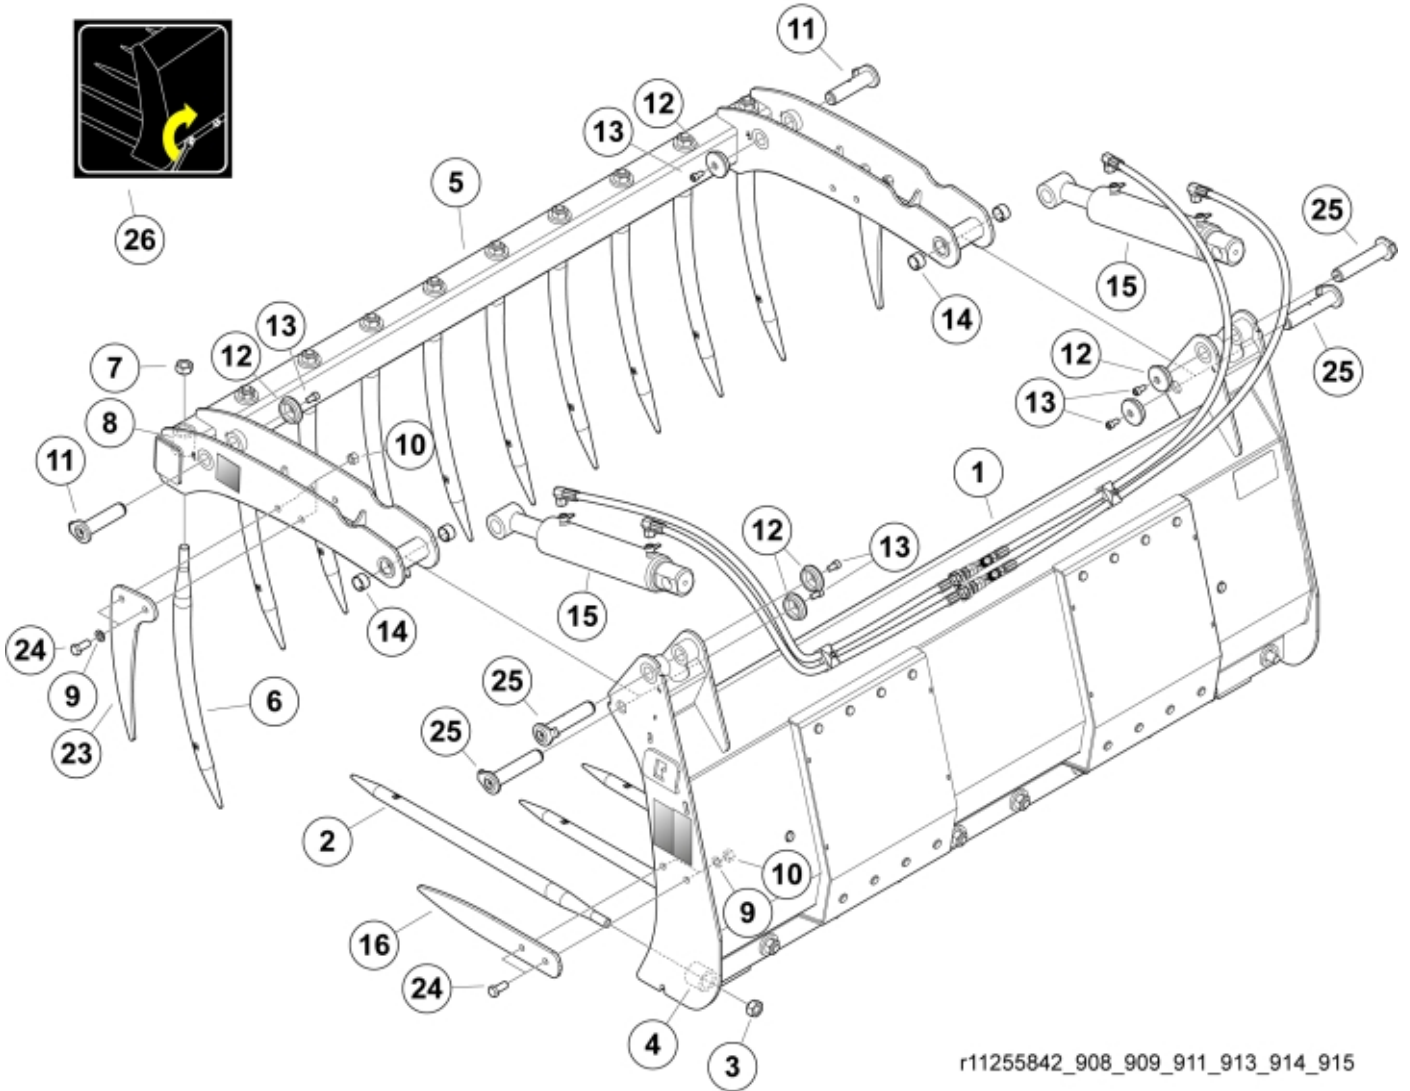

## Q Silograb® M+

r11255842\_908\_909\_911\_913\_914\_915

Part assemblies		Silograb M+ 230		
Specification		Year From: 18/12/2020 00:00:00		
PartNo	Pos	Qty	Name	Specifications
11255914		1	Silograb M+ 230	18/12/2020 00:00:00
60054908-17	1	1	Frame, without tines	
5068109-17	2	12	Tine with nut	L=820mm (replaces 5068101)
5068111	3	1	• Nut	Conus 1
9010121	4	12	Sleeve	Conus 1
5022119		2	Plug	
11261856-17	5	1 PCS	Upper part, without tines	
5068112-17	6	12 PCS	Tine with nut	L=680, Curved
5068111	7	1	• Nut	Conus 1
9010120	8	12 PCS	Sleeve	Conus 1 Curved
5013107	9	8	Washer	BRB 15 x 26 x 2
5011556	10	8	Nut	M14
9020048	11	2 PCS	Pin	D=30mm, L=125mm
5215131	12	6	Locking cover	
5004917	13	6	Screw	
5018515	14	4	Bushing	D30 L=20
12706410-1	15	2	Cylinder	Glossy Black
11260256-22	16	2	Side tine	
11120580	17	2	Adapter cpl.	
5028031	18	2	T-Adapter	
60057129		1 PCS	Hose kit	
60057131	19	2	• Hose	3/8" L=1550 1/2GRLM 3/8G90LMC
60057130	20	2	• Hose	3/8" L=1350 1/2GRLM 3/8G90LMC
5016968	21	2	Hose clamp	
5011553	22	2	Nut	M6M M8 Loc-king
11260312-22	23	2	Side tine	
5002127	24	8	Screw	M6S M14 x 35
9020047	25	2	Pin	D=30mm, L=151mm
11136517	26	1	Warning decal	"Tightening of tine"
1123674	27	1	Warning decal	"Read manual"
1123673	28	1	Warning decal	
60054809	29	1 PCS	Decal	Silograb M+
5022119		2	Plug	