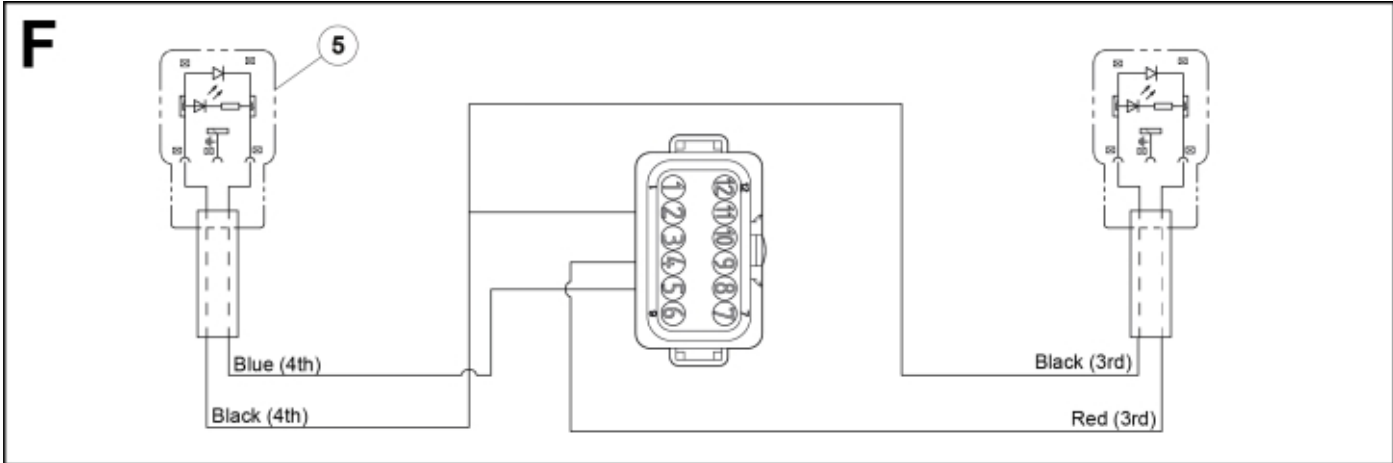

M 60055820_1

M 60055820_2

Part assemblies		4th service		
Specification		Specification: X-series		
PartNo	Pos	Qty	Name	Specifications
60055820		1 PCS	4th service	X-series
60021574	1	1 PCS	Bracket	
60029889	2	2 PCS	Hose	3/8" L=1130 3/8G90LMA - 3/8G90LMC
60028916	3	2 PCS	Hose	3/8" L=840 3/8G90LMC - 3/8G90LMC
5033606	4	1	Cable tie	7,5 x 385
59050125	5	1 PCS	Electr. Cable	
60016077	6	1 PCS	Protection plate	4th service
5050816	7	4 PCS	Adaptor	UNF 3/4"-16-G3/8"
5050630	8	4	Screw	MC6S M8x150 (8.8)
5050388	9	2	O-ring	Ø25 0,7x2,62
60009542	10	1	Valve assy.	Roquet
60019369	11	1	Hose cover	
5044940	12	2	Coupling	ISO-A 1/2" Male - G3/8
5044129	13	2	Dust Cover	1/2" Male
5022157	14	1	Washer, red	
5022159	15	1	Washer, blue	