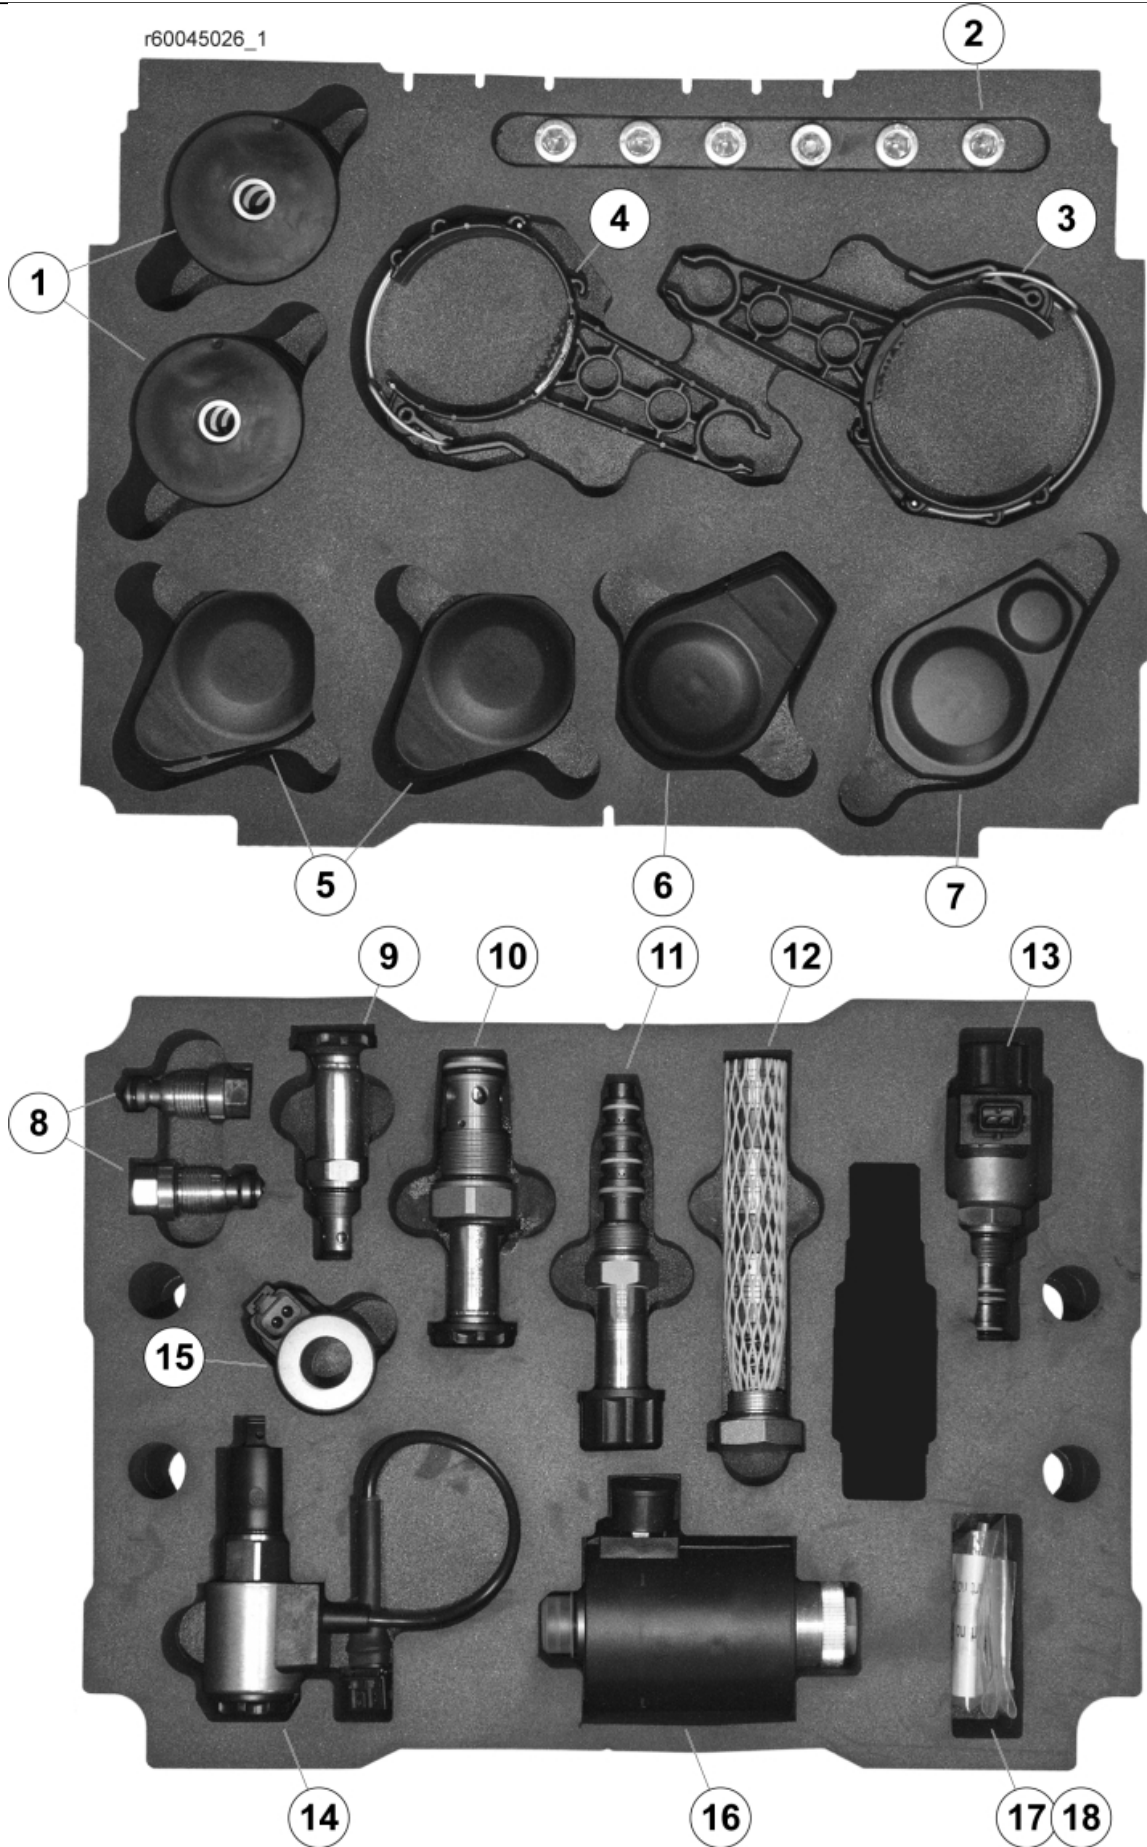

r60045026\_1

**Part assemblies**      Service suitcase – Loader

PartNo	Pos	Qty	Name	Specifications
60045026		1 PCS	Service suitcase – Loader	
5215131	1	4	Locking cover	
5050608	2	6	Screw	MC6S M10x20 Loc
5215209	3	1	Holder kit	
5215208	4	1	Holder kit	
5215121-1	5	4	Plastic cover	Glossy Black
60008692	6	2	Plastic cover	
60107382	7	2	Plastic cover	
60019536	8	2	Relief valve cpl.	220 bar
60019572	9	1	Valve	
60019568	10	1	Valve	2/2
60019544	11	1	Cartridge valve	
10550321	12	1	Spool kit	
10550323	13	1 PCS	Valve	
10550264	14	1 PCS	Valve cpl.	
60019546	15	1	Coil	
4500007	16	1 PCS	Solenoid cpl.	
60019549	17	6	Check valve	
5034117	18	1 PCS	Check valve cpl.	Kit, 6 pcs
9031325	19	2	Coupling	1/2"
4500381	20	2 PCS	Crimp fitting	WEO 1/2"-1/2" Hose
4500382	21	1 PCS	Crimp fitting	WEO 1/2"-3/8" Hose
9031324	22	2	Coupling	3/8"
4500380	23	2 PCS	Crimp fitting	WEO 3/8"-3/8" Hose
4500379	24	1 PCS	Crimp fitting	WEO 1/4"-1/4" Hose
5028010	25	1 PCS	Assembly stop	1/2" 10 pcs/bag
5028009	26	1 PCS	Assembly stop	3/8" 10 pcs/bag
5028058	27	1 PCS	Assembly stop	1/4" 10 pcs/bag
4500388	28	1	Seal kit	WEO 1/2" 10 kits/bag
4500387	29	1	Seal kit	WEO 3/8" 10 kits/bag
4500386	30	1	Seal kit	WEO 1/4" 10 kits/bag
4500385	31	1 PCS	O-ring kit	1/2" 10 pcs/bag
4500384	32	1 PCS	O-ring kit	3/8" 10 pcs/bag
4500383	33	1 PCS	O-ring kit	1/4" 10 pcs/bag
5028012	34	1 PCS	Release ring	1/2" 10 pcs/bag
5028011	35	1 PCS	Release ring	3/8" 10 pcs/bag
5028059	36	1 PCS	Release ring	1/4" 10 pcs/bag