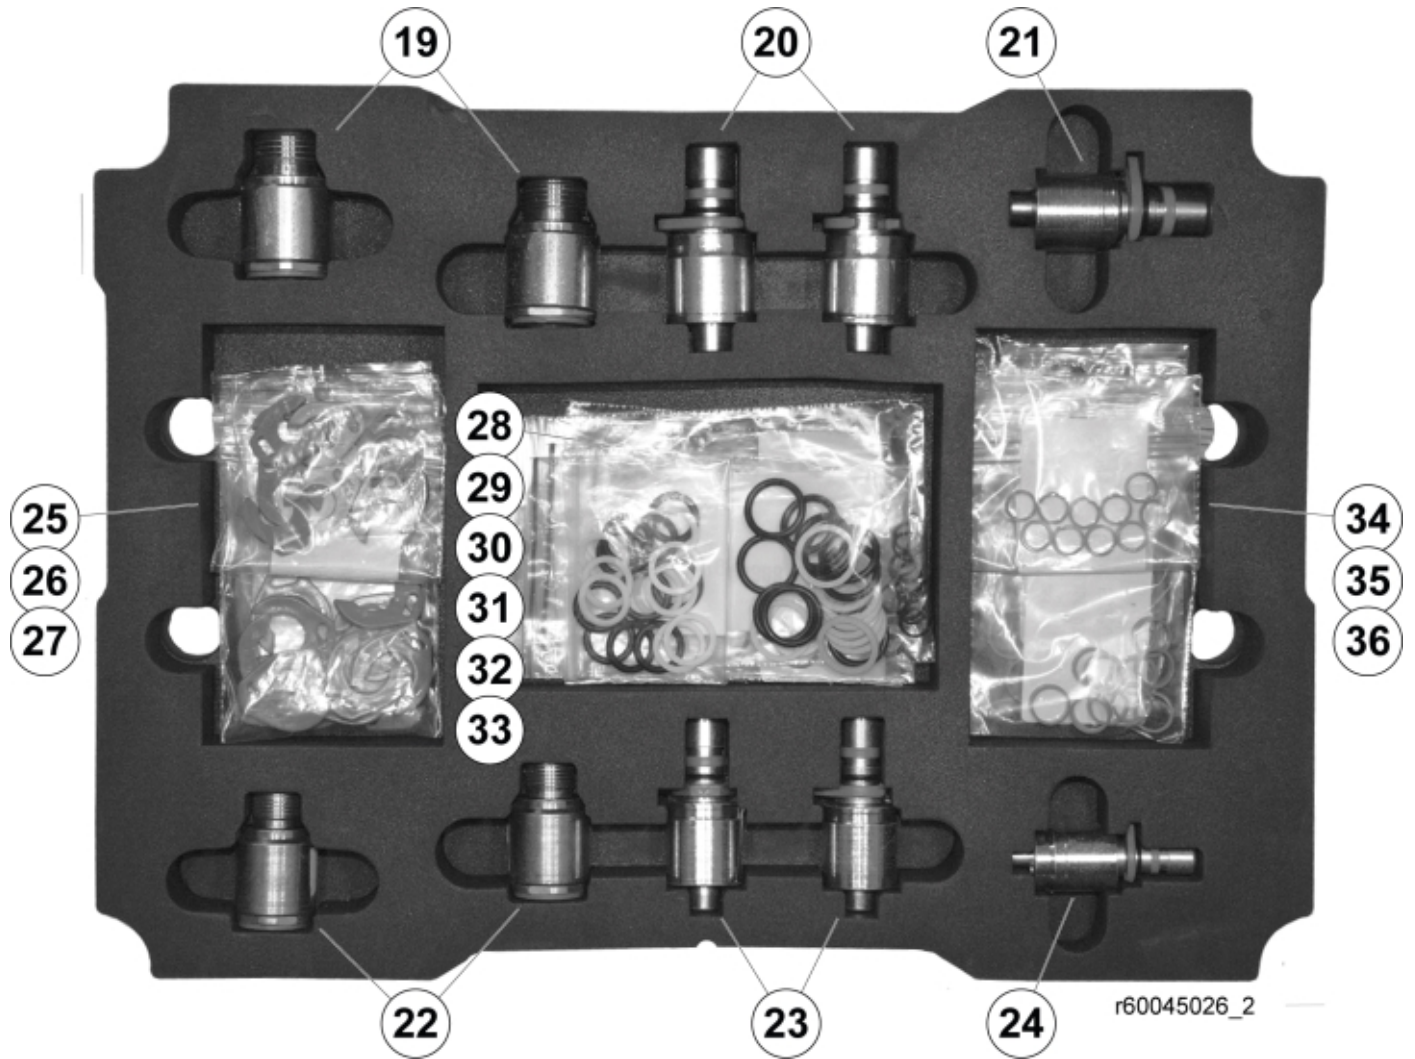

r60045026\_1

**Part assemblies**      Service suitcase – Loader

PartNo	Pos	Qty	Name	Specifications
60045026		1 PCS	Service suitcase – Loader	
5215131	1	4	Locking cover	
5050608	2	6	Screw	MC6S M10x20 Loc
5215209	3	1	Holder kit	
5215208	4	1	Holder kit	
5215121-1	5	4	Plastic cover	Glossy Black
60008692	6	2	Plastic cover	
60107382	7	2	Plastic cover	
60019536	8	2	Relief valve cpl.	220 bar
60019572	9	1	Valve	
60019568	10	1	Valve	2/2
60019544	11	1	Cartridge valve	
10550321	12	1	Spool kit	
10550323	13	1 PCS	Valve	
10550264	14	1 PCS	Valve cpl.	
60019546	15	1	Coil	
4500007	16	1 PCS	Solenoid cpl.	
60019549	17	6	Check valve	
5034117	18	1 PCS	Check valve cpl.	Kit, 6 pcs
9031325	19	2	Coupling	1/2"
4500381	20	2 PCS	Crimp fitting	WEO 1/2"-1/2" Hose
4500382	21	1 PCS	Crimp fitting	WEO 1/2"-3/8" Hose
9031324	22	2	Coupling	3/8"
4500380	23	2 PCS	Crimp fitting	WEO 3/8"-3/8" Hose
4500379	24	1 PCS	Crimp fitting	WEO 1/4"-1/4" Hose
5028010	25	1 PCS	Assembly stop	1/2" 10 pcs/bag
5028009	26	1 PCS	Assembly stop	3/8" 10 pcs/bag
5028058	27	1 PCS	Assembly stop	1/4" 10 pcs/bag
4500388	28	1	Seal kit	WEO 1/2" 10 kits/bag
4500387	29	1	Seal kit	WEO 3/8" 10 kits/bag
4500386	30	1	Seal kit	WEO 1/4" 10 kits/bag
4500385	31	1 PCS	O-ring kit	1/2" 10 pcs/bag
4500384	32	1 PCS	O-ring kit	3/8" 10 pcs/bag
4500383	33	1 PCS	O-ring kit	1/4" 10 pcs/bag
5028012	34	1 PCS	Release ring	1/2" 10 pcs/bag
5028011	35	1 PCS	Release ring	3/8" 10 pcs/bag
5028059	36	1 PCS	Release ring	1/4" 10 pcs/bag