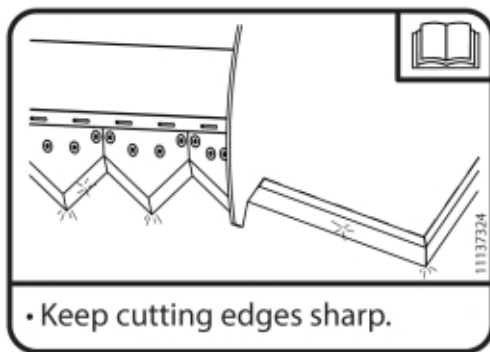

r11255844

r11254234_4237_5844_5960-2

Part assemblies		Silocut M+ 225 Profiled tines		
Specification		Year From: 01/01/2021 00:00:00		
PartNo	Pos	Qty	Name	Specifications
11255844		1	Silocut M+ 225 Profiled tines	01/01/2021 00:00:00
60054369-17	1	1 PCS	Frame	
60054861-17	2	2	• Tine	
60054748-17	3	16	• Tine	
11262660	4	2	Pin	
9020126	6	4	Pin cpl.	
9020128	7	1	Pin cpl.	
9020124	8	2	Pin cpl.	
5215131	9	6	Locking cover	
5004917	10	6	Screw	
5013110	11	1	Washer	BRB 10.5x22x2
12727910-1	12	3	Cylinder	Glossy Black, 03/02/2026 00:00:00
5018909	13	3	Bushing	
60092323	14	1	Service kit	
		1	• Tooth	
		1	• Tooth	
		4	• Screw	
		4	• Nut	M12 Loc
5004956	16	2	Screw	MC6S M10 x 90
5011554	17	2	Nut	Loc-King M10
5023005	18	2	Greaser	M 10 x 1
5002051	19	2	Screw	M6S 8 x 20
5013101	20	5	Washer	BRB 8,4 x 16
60034182	21	1	Locking plate	
11262627-22	22	1	Cutting edge LH	125mm
11262629-22	23	8	Cutting edge	250mm
11262628-22	24	1	Cutting edge RH	125mm
5050610	25	38	Screw	MF6S 12.9 fzb M12x20
5011553	27	3	Nut	M6M M8 Loc-king
5016968	28	3	Hose clamp	
1120176	29	1	T-Adapter	R3/8" BSPP
5027834	30	1	T-Adapter	G3/8" BSPP
11120580	31	2	Adapter cpl.	
5028031	32	2	T-Adapter	
5022177	33	1	Cable tie	Red
5022179	34	1	Cable tie	Blue
9032510	35	1	Hose	3/8" L=1755mm
9032509	36	1	Hose	3/8" L=1405mm
9032507	37	2	Hose	3/8" L=400mm
9032501	38	1	Hose	3/8" L=930mm
9032502	39	1	Hose	3/8" L=1280mm
9032508	40	1	Hose	3/8" L=295mm
60071118-17	41	1	Jaw	
11261263	42	2	• Cutting edge	
60060723	43	2	• Cutting edge	
11136516	46	1	Warning decal	
11137324	47	1	Warning decal	"Keep cutting edges sharp"
1123674	48	1	Warning decal	"Read manual"