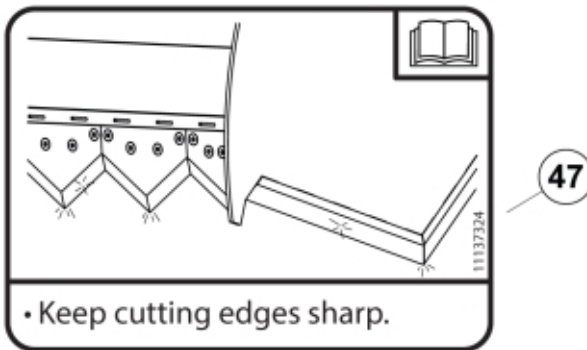

r11255844

r11254234_4237_5844_5960-2

Part assemblies		Silocut M+ 225 Profiled tines		
Specification		Year From: 1/1/2021 12:00:00 AM		
PartNo	Pos	Qty	Name	Specifications
11255844		1	Silocut M+ 225 Profiled tines	1/1/2021 12:00:00 AM
60054369-17	1	1 PCS	Frame	
60054861-17	2	2	• Tine	
60054748-17	3	16	• Tine	
11262660	4	2	Pin	
9020126	6	4	Pin cpl.	
9020128	7	1	Pin cpl.	
9020124	8	2	Pin cpl.	
5215131	9	6	Locking cover	
5004917	10	6	Screw	
5013110	11	1	Washer	BRB 10.5x22x2
12727910-1	12	3	Cylinder	Glossy Black, 2/3/2026 12:00:00 AM
5018909	13	3	Bushing	
60092323	14	1	Service kit	
		1	• Tooth	
		1	• Tooth	
		4	• Screw	
		4	• Nut	M12 Loc
5004956	16	2	Screw	MC6S M10 x 90
5011554	17	2	Nut	Loc-King M10
5023005	18	2	Greaser	M 10 x 1
5002051	19	2	Screw	M6S 8 x 20
5013101	20	5	Washer	BRB 8,4 x 16
60034182	21	1	Locking plate	
11262627-22	22	1	Cutting edge LH	125mm
11262629-22	23	8	Cutting edge	250mm
11262628-22	24	1	Cutting edge RH	125mm
5050610	25	38	Screw	MF6S 12.9 fzb M12x20
5011553	27	3	Nut	M6M M8 Loc-king
5016968	28	3	Hose clamp	
1120176	29	1	T-Adapter	R3/8" BSPP
5027834	30	1	T-Adapter	G3/8" BSPP
11120580	31	2	Adapter cpl.	
5028031	32	2	T-Adapter	
5022177	33	1	Cable tie	Red
5022179	34	1	Cable tie	Blue
9032510	35	1	Hose	3/8" L=1755mm
9032509	36	1	Hose	3/8" L=1405mm
9032507	37	2	Hose	3/8" L=400mm
9032501	38	1	Hose	3/8" L=930mm
9032502	39	1	Hose	3/8" L=1280mm
9032508	40	1	Hose	3/8" L=295mm
60071118-17	41	1	Jaw	
11261263	42	2	• Cutting edge	
60060723	43	2	• Cutting edge	
11136516	46	1	Warning decal	
11137324	47	1	Warning decal	"Keep cutting edges sharp"
1123674	48	1	Warning decal	"Read manual"