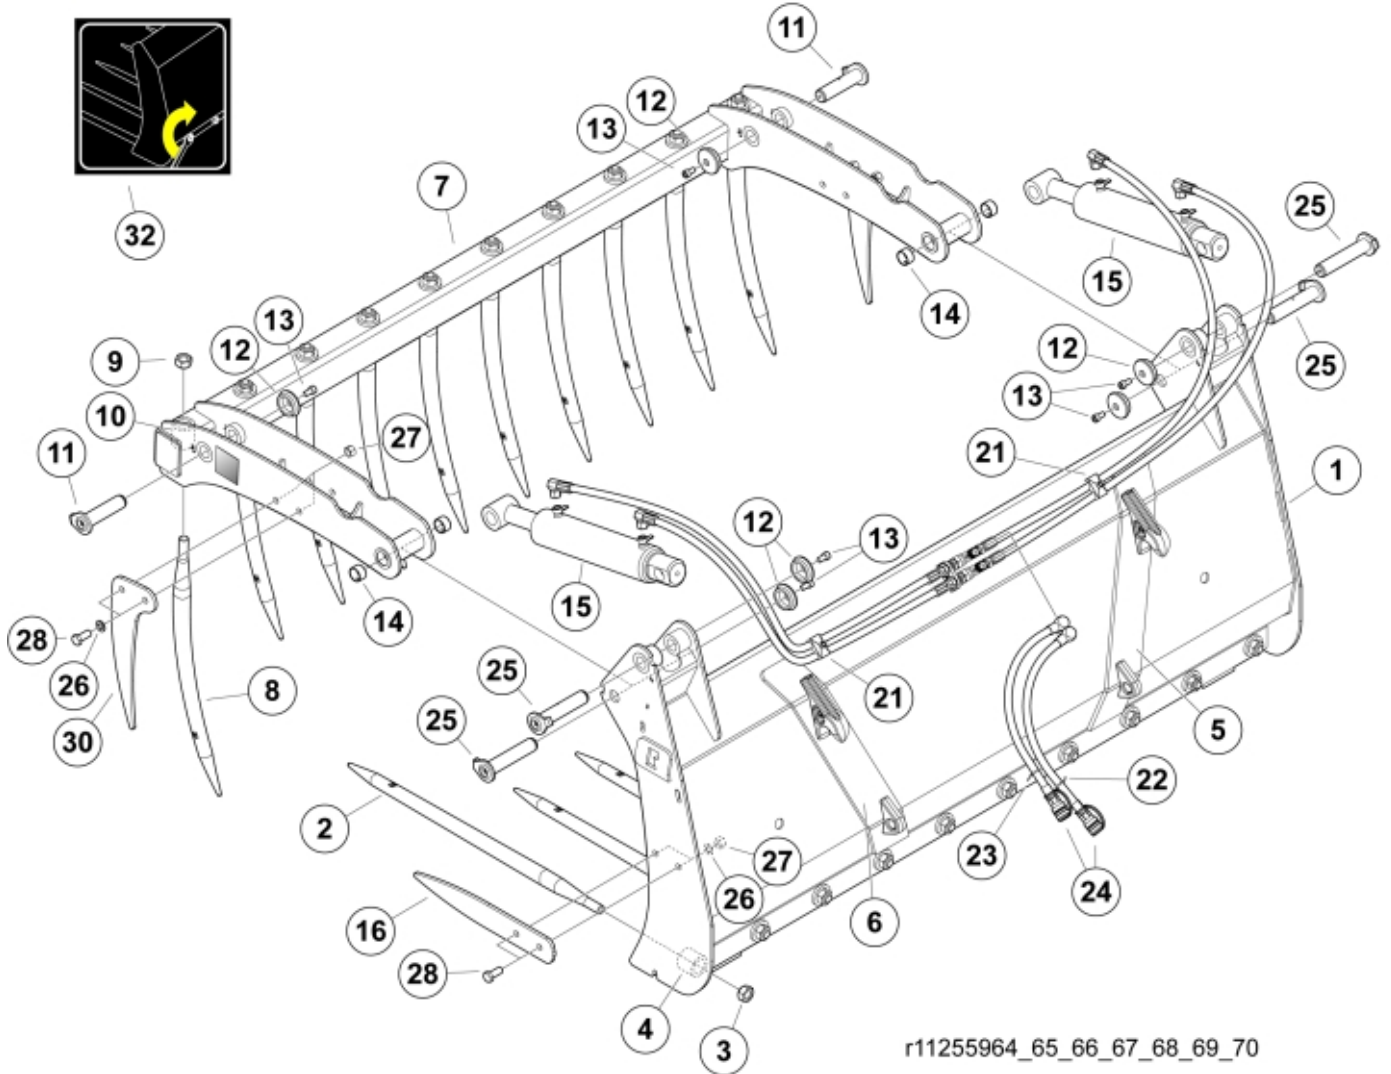

Q Silograb® M+

35

r11255964_65_66_67_68_69_70

Part assemblies		Silograb M+ 130 Euro		
Specification		Year From: 18/12/2020 00:00:00		
PartNo	Pos	Qty	Name	Specifications
11255964		1	Silograb M+ 130 Euro	18/12/2020 00:00:00
60055515-17	1	1	Frame, without tines	
5068109-17	2	7	Tine with nut	L=820mm (replaces 5068101)
5068111	3	1	• Nut	Conus 1
9010121	4	7	Sleeve	Conus 1
5022119		2	Plug	
11261852-17	7	1 PCS	Upper part, without tines	
5068112-17	8	7 PCS	Tine with nut	L=680, Curved
5068111	9	1	• Nut	Conus 1
9010120	10	7 PCS	Sleeve	Conus 1 Curved
9020048	11	2 PCS	Pin	D=30mm, L=125mm
5215131	12	6	Locking cover	
5004917	13	6	Screw	
5018515	14	4	Bushing	D30 L=20
12711010-1	15	2	Cylinder	Glossy Black
11260256-22	16	2	Side tine	
11120580	17	2	Adapter cpl.	
5028031	18	2	T-Adapter	
60057078		1 PCS	Hose kit	
60057084	19	2 PCS	• Hose	3/8" L=1050 1/2GRLM 3/8G90LMC
60057080	20	2 PCS	• Hose	3/8" L=850 1/2GRLM 3/8G90LMC
5016968	21	2	Hose clamp	
5022177	22	1	Cable tie	Red
5022179	23	1	Cable tie	Blue
60057156	24	2 PCS	Hose	
9020047	25	2	Pin	D=30mm, L=151mm
5013107	26	8	Washer	BRB 15 x 26 x 2
5011556	27	8	Nut	M14
5002127	28	8	Screw	M6S M14 x 35
5011553	29	2	Nut	M6M M8 Loc-king
11260312-22	30	2	Side tine	
11136517	32	1	Warning decal	"Tightening of tine"
1123674	33	1	Warning decal	"Read manual"
1123673	34	1	Warning decal	
60054809	35	1 PCS	Decal	Silograb M+
5022119		2	Plug	