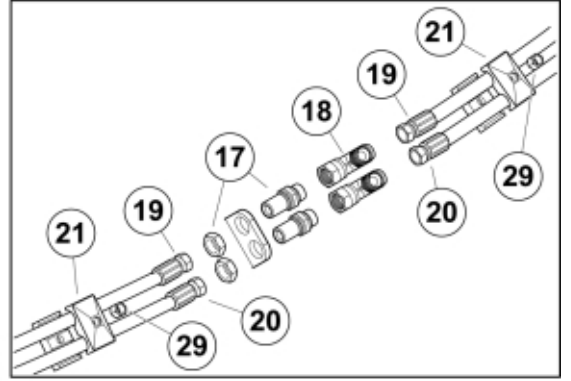

Q Silograb® M+

35

r11255964_65_66_67_68_69_70

Part assemblies		Silograb M+ 130 Euro		
Specification		Year From: 18/12/2020 00:00:00		
PartNo	Pos	Qty	Name	Specifications
11255964		1	Silograb M+ 130 Euro	18/12/2020 00:00:00
60055515-17	1	1	Frame, without tines	
5068109-17	2	7	Tine with nut	L=820mm (replaces 5068101)
5068111	3	1	• Nut	Conus 1
9010121	4	7	Sleeve	Conus 1
5022119		2	Plug	
11261852-17	7	1 PCS	Upper part, without tines	
5068112-17	8	7 PCS	Tine with nut	L=680, Curved
5068111	9	1	• Nut	Conus 1
9010120	10	7 PCS	Sleeve	Conus 1 Curved
9020048	11	2 PCS	Pin	D=30mm, L=125mm
5215131	12	6	Locking cover	
5004917	13	6	Screw	
5018515	14	4	Bushing	D30 L=20
12711010-1	15	2	Cylinder	Glossy Black
11260256-22	16	2	Side tine	
11120580	17	2	Adapter cpl.	
5028031	18	2	T-Adapter	
60057078		1 PCS	Hose kit	
60057084	19	2 PCS	• Hose	3/8" L=1050 1/2GRLM 3/8G90LMC
60057080	20	2 PCS	• Hose	3/8" L=850 1/2GRLM 3/8G90LMC
5016968	21	2	Hose clamp	
5022177	22	1	Cable tie	Red
5022179	23	1	Cable tie	Blue
60057156	24	2 PCS	Hose	
9020047	25	2	Pin	D=30mm, L=151mm
5013107	26	8	Washer	BRB 15 x 26 x 2
5011556	27	8	Nut	M14
5002127	28	8	Screw	M6S M14 x 35
5011553	29	2	Nut	M6M M8 Loc-king
11260312-22	30	2	Side tine	
11136517	32	1	Warning decal	"Tightening of tine"
1123674	33	1	Warning decal	"Read manual"
1123673	34	1	Warning decal	
60054809	35	1 PCS	Decal	Silograb M+
5022119		2	Plug	