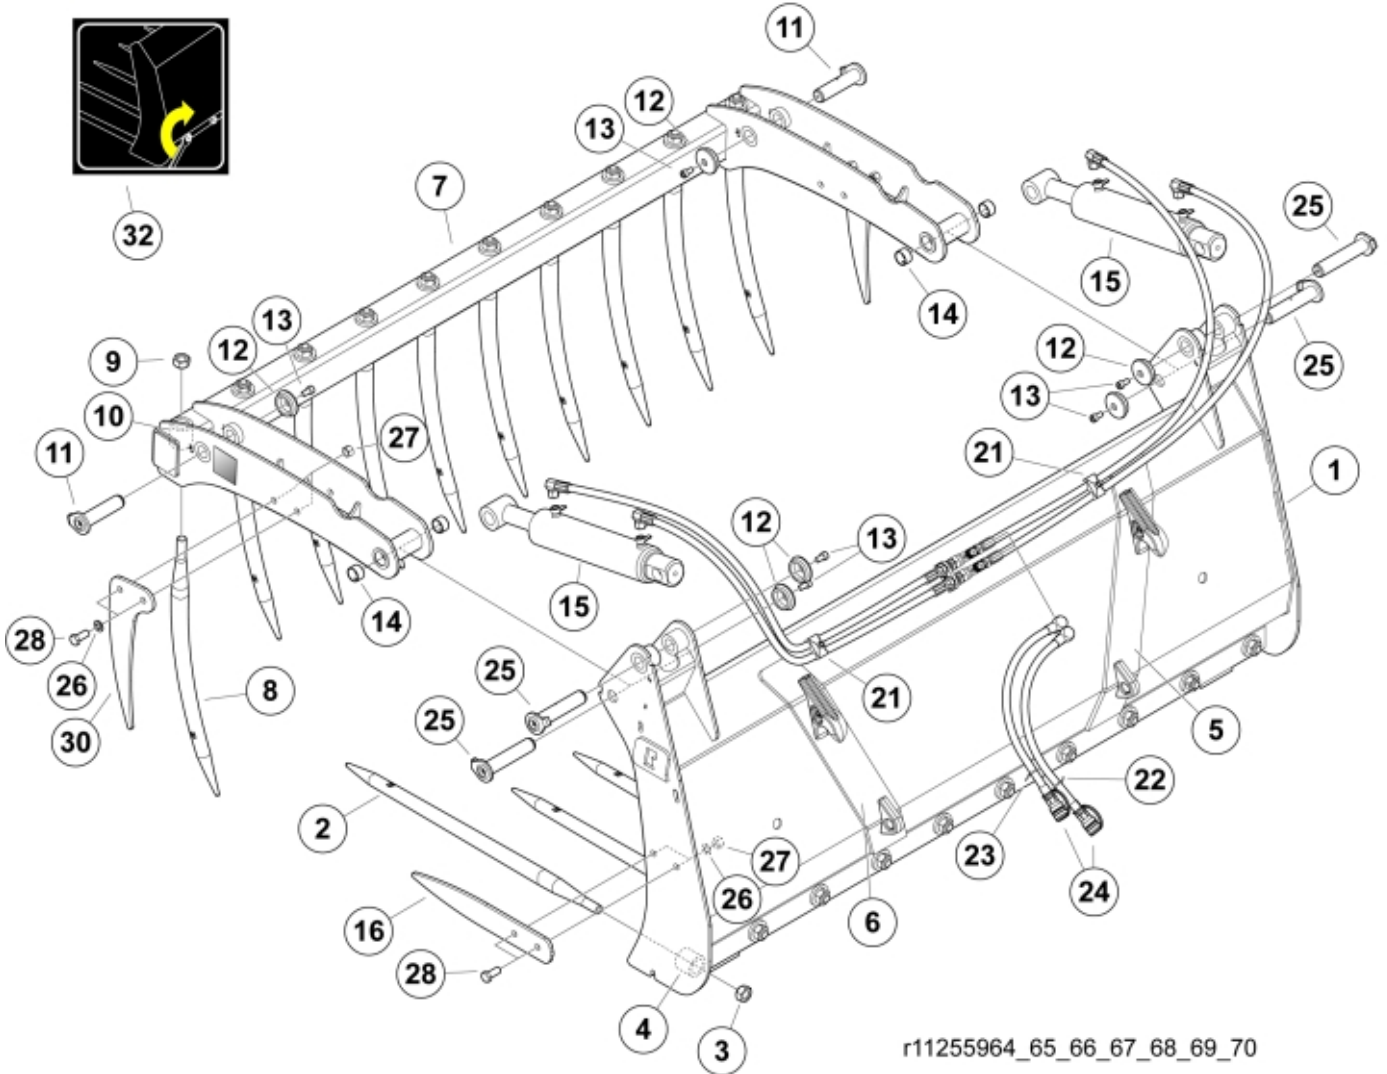

Q Silograb® M+

35

r11255964_65_66_67_68_69_70

Part assemblies		Silograb M+ 170 Euro		
Specification		Year From: 18/12/2020 00:00:00		
PartNo	Pos	Qty	Name	Specifications
11255966		1	Silograb M+ 170 Euro	18/12/2020 00:00:00
60055547-17	1	1	Frame, without tines	
5068109-17	2	9	Tine with nut	L=820mm (replaces 5068101)
5068111	3	1	• Nut	Conus 1
9010121	4	9	Sleeve	Conus 1
5022119		2	Plug	
11261854-17	7	1 PCS	Upper part, without tines	
5068112-17	8	9 PCS	Tine with nut	L=680, Curved
5068111	9	1	• Nut	Conus 1
9010120	10	9 PCS	Sleeve	Conus 1 Curved
9020048	11	2 PCS	Pin	D=30mm, L=125mm
5215131	12	6	Locking cover	
5004917	13	6	Screw	
5018515	14	4	Bushing	D30 L=20
12706410-1	15	2	Cylinder	Glossy Black
11260256-22	16	2	Side tine	
11120580	17	2	Adapter cpl.	
5028031	18	2	T-Adapter	
60057103		1 PCS	Hose kit	
60057105	19	2	• Hose	3/8" L=1250 1/2GRLM 3/8G90LMC
60057104	20	2	• Hose	3/8" L=1050 1/2GRLM 3/8G90LMC
5016968	21	2	Hose clamp	
5022177	22	1	Cable tie	Red
5022179	23	1	Cable tie	Blue
60057156	24	2 PCS	Hose	
9020047	25	2	Pin	D=30mm, L=151mm
5013107	26	8	Washer	BRB 15 x 26 x 2
5011556	27	8	Nut	M14
5002127	28	8	Screw	M6S M14 x 35
5011553	29	2	Nut	M6M M8 Loc-king
11260312-22	30	2	Side tine	
11136517	32	1	Warning decal	"Tightening of tine"
1123674	33	1	Warning decal	"Read manual"
1123673	34	1	Warning decal	
60054809	35	1 PCS	Decal	Silograb M+
5022119		2	Plug	