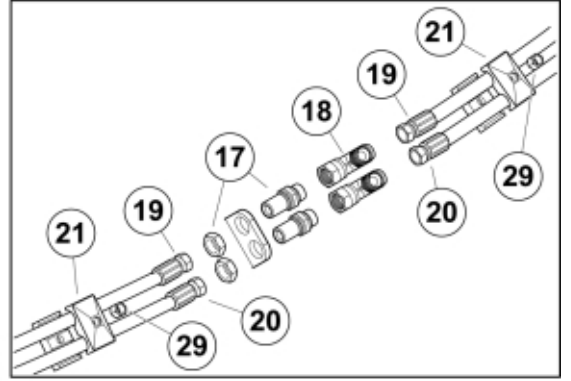

Q Silograb® M+

35

r11255964_65_66_67_68_69_70

Part assemblies		Silograb M+ 170 Euro		
Specification		Year From: 18/12/2020 00:00:00		
PartNo	Pos	Qty	Name	Specifications
11255966		1	Silograb M+ 170 Euro	18/12/2020 00:00:00
60055547-17	1	1	Frame, without tines	
5068109-17	2	9	Tine with nut	L=820mm (replaces 5068101)
5068111	3	1	• Nut	Conus 1
9010121	4	9	Sleeve	Conus 1
5022119		2	Plug	
11261854-17	7	1 PCS	Upper part, without tines	
5068112-17	8	9 PCS	Tine with nut	L=680, Curved
5068111	9	1	• Nut	Conus 1
9010120	10	9 PCS	Sleeve	Conus 1 Curved
9020048	11	2 PCS	Pin	D=30mm, L=125mm
5215131	12	6	Locking cover	
5004917	13	6	Screw	
5018515	14	4	Bushing	D30 L=20
12706410-1	15	2	Cylinder	Glossy Black
11260256-22	16	2	Side tine	
11120580	17	2	Adapter cpl.	
5028031	18	2	T-Adapter	
60057103		1 PCS	Hose kit	
60057105	19	2	• Hose	3/8" L=1250 1/2GRLM 3/8G90LMC
60057104	20	2	• Hose	3/8" L=1050 1/2GRLM 3/8G90LMC
5016968	21	2	Hose clamp	
5022177	22	1	Cable tie	Red
5022179	23	1	Cable tie	Blue
60057156	24	2 PCS	Hose	
9020047	25	2	Pin	D=30mm, L=151mm
5013107	26	8	Washer	BRB 15 x 26 x 2
5011556	27	8	Nut	M14
5002127	28	8	Screw	M6S M14 x 35
5011553	29	2	Nut	M6M M8 Loc-king
11260312-22	30	2	Side tine	
11136517	32	1	Warning decal	"Tightening of tine"
1123674	33	1	Warning decal	"Read manual"
1123673	34	1	Warning decal	
60054809	35	1 PCS	Decal	Silograb M+
5022119		2	Plug	