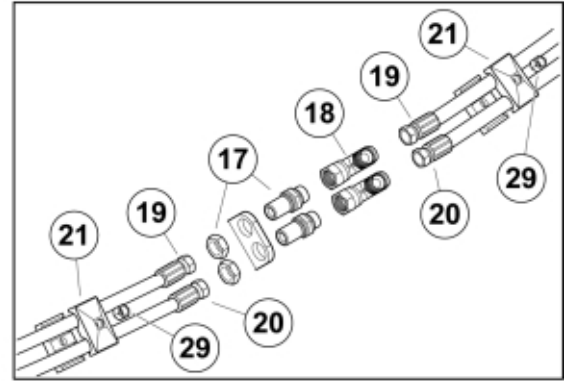

Q Silograb® M+

35

r11255964_65_66_67_68_69_70

Part assemblies		Silograb M+ 210 Euro		
Specification		Year From: 18/12/2020 00:00:00		
PartNo	Pos	Qty	Name	Specifications
60055563-17	1	1	Frame, without tines	
5068109-17	2	11	Tine with nut	L=820mm (replaces 5068101)
5068111	3	1	• Nut	Conus 1
9010121	4	11	Sleeve	Conus 1
5022119		2	Plug	
11261855-17	7	1 PCS	Upper part, without tines	
5068112-17	8	11 PCS	Tine with nut	L=680, Curved
5068111	9	1	• Nut	Conus 1
9010120	10	11 PCS	Sleeve	Conus 1 Curved
9020048	11	2 PCS	Pin	D=30mm, L=125mm
5215131	12	6	Locking cover	
5004917	13	6	Screw	
5018515	14	4	Bushing	D30 L=20
12706410-1	15	2	Cylinder	Glossy Black
11260256-22	16	2	Side tine	
11120580	17	2	Adapter cpl.	
5028031	18	2	T-Adapter	
60057124		1 PCS	Hose kit	
60057126	19	2	• Hose	3/8" L=1450 1/2GRMLM 3/8G90LMC
60057125	20	2	• Hose	3/8" L=1250 1/2GRMLM 3/8G90LMC
5016968	21	2	Hose clamp	
5022177	22	1	Cable tie	Red
5022179	23	1	Cable tie	Blue
60057156	24	2 PCS	Hose	
9020047	25	2	Pin	D=30mm, L=151mm
5013107	26	8	Washer	BRB 15 x 26 x 2
5011556	27	8	Nut	M14
5002127	28	8	Screw	M6S M14 x 35
5011553	29	2	Nut	M6M M8 Loc-king
11260312-22	30	2	Side tine	
11136517	32	1	Warning decal	"Tightening of tine"
1123674	33	1	Warning decal	"Read manual"
1123673	34	1	Warning decal	
60054809	35	1 PCS	Decal	Silograb M+
5022119		2	Plug	