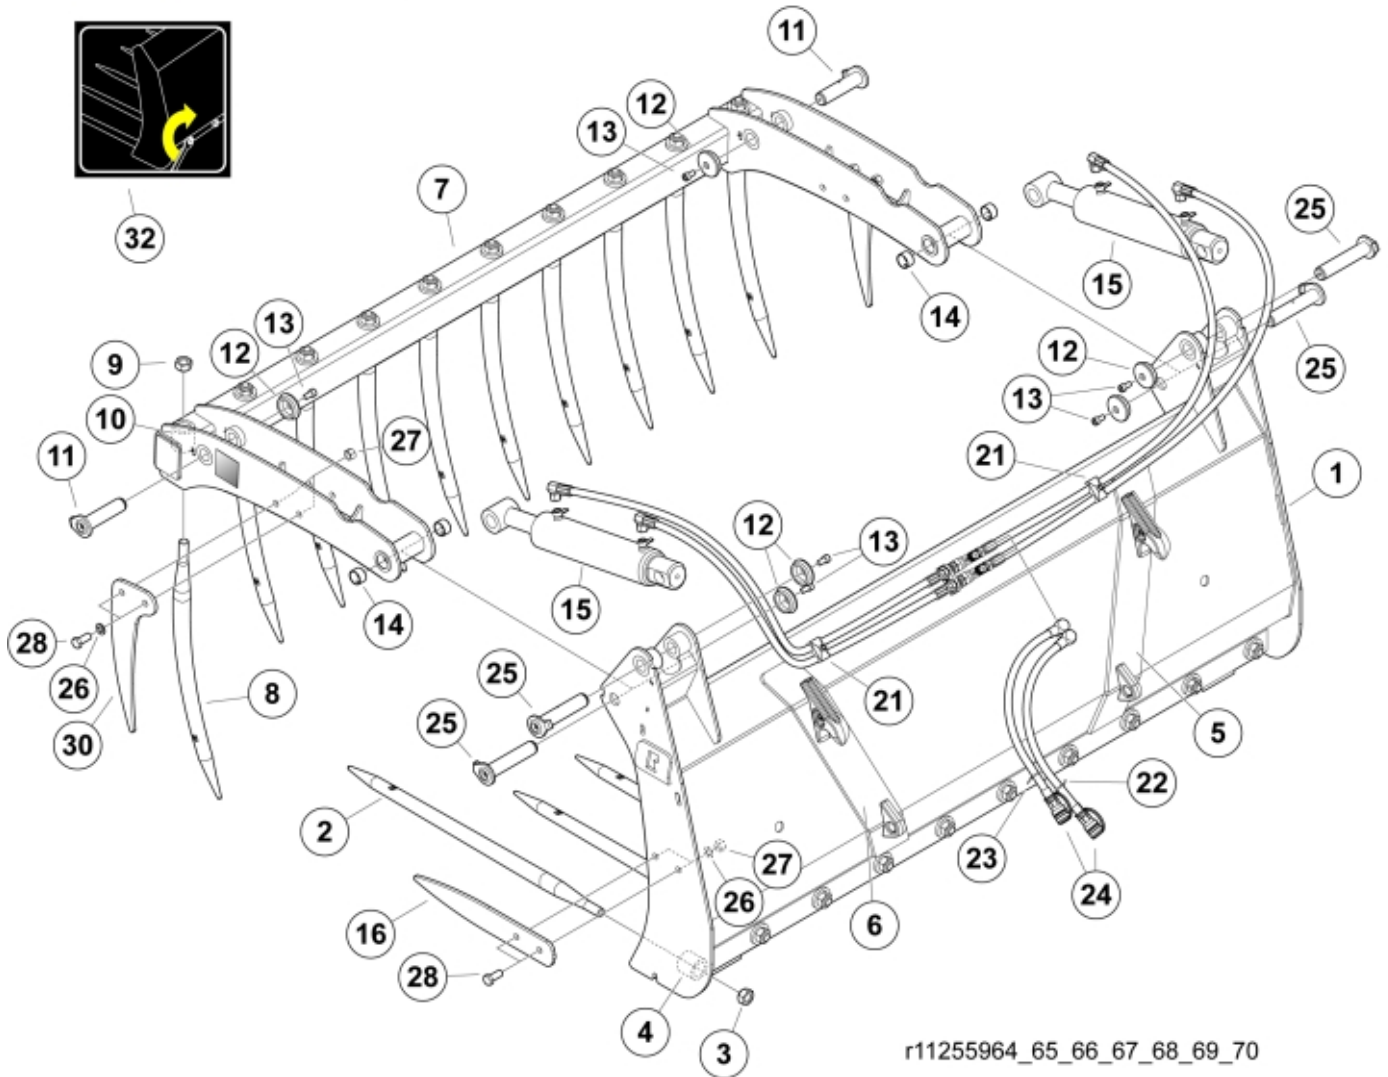

Q Silograb® M+

35

r11255964_65_66_67_68_69_70

Part assemblies		Silograb M+ 210 Euro		
Specification		Year From: 18/12/2020 00:00:00		
PartNo	Pos	Qty	Name	Specifications
60055563-17	1	1	Frame, without tines	
5068109-17	2	11	Tine with nut	L=820mm (replaces 5068101)
5068111	3	1	• Nut	Conus 1
9010121	4	11	Sleeve	Conus 1
5022119		2	Plug	
11261855-17	7	1 PCS	Upper part, without tines	
5068112-17	8	11 PCS	Tine with nut	L=680, Curved
5068111	9	1	• Nut	Conus 1
9010120	10	11 PCS	Sleeve	Conus 1 Curved
9020048	11	2 PCS	Pin	D=30mm, L=125mm
5215131	12	6	Locking cover	
5004917	13	6	Screw	
5018515	14	4	Bushing	D30 L=20
12706410-1	15	2	Cylinder	Glossy Black
11260256-22	16	2	Side tine	
11120580	17	2	Adapter cpl.	
5028031	18	2	T-Adapter	
60057124		1 PCS	Hose kit	
60057126	19	2	• Hose	3/8" L=1450 1/2GRMLM 3/8G90LMC
60057125	20	2	• Hose	3/8" L=1250 1/2GRMLM 3/8G90LMC
5016968	21	2	Hose clamp	
5022177	22	1	Cable tie	Red
5022179	23	1	Cable tie	Blue
60057156	24	2 PCS	Hose	
9020047	25	2	Pin	D=30mm, L=151mm
5013107	26	8	Washer	BRB 15 x 26 x 2
5011556	27	8	Nut	M14
5002127	28	8	Screw	M6S M14 x 35
5011553	29	2	Nut	M6M M8 Loc-king
11260312-22	30	2	Side tine	
11136517	32	1	Warning decal	"Tightening of tine"
1123674	33	1	Warning decal	"Read manual"
1123673	34	1	Warning decal	
60054809	35	1 PCS	Decal	Silograb M+
5022119		2	Plug	