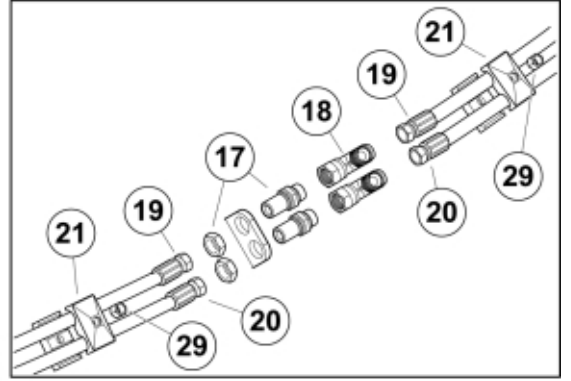

Q Silograb® M+

35

32

r11255964_65_66_67_68_69_70

Part assemblies		Silograb M+ 230 Euro		
Specification		Year From: 18/12/2020 00:00:00		
PartNo	Pos	Qty	Name	Specifications
60055570-17	1	1	Frame, without tines	
5068109-17	2	12	Tine with nut	L=820mm (replaces 5068101)
5068111	3	1	• Nut	Conus 1
9010121	4	12	Sleeve	Conus 1
5022119		2	Plug	
11261856-17	7	1 PCS	Upper part, without tines	
5068112-17	8	12 PCS	Tine with nut	L=680, Curved
5068111	9	1	• Nut	Conus 1
9010120	10	12 PCS	Sleeve	Conus 1 Curved
9020048	11	2 PCS	Pin	D=30mm, L=125mm
5215131	12	6	Locking cover	
5004917	13	6	Screw	
5018515	14	4	Bushing	D30 L=20
12706410-1	15	2	Cylinder	Glossy Black
11260256-22	16	2	Side tine	
11120580	17	2	Adapter cpl.	
5028031	18	2	T-Adapter	
60057129		1 PCS	Hose kit	
60057131	19	2	• Hose	3/8" L=1550 1/2GRMLM 3/8G90LMC
60057130	20	2	• Hose	3/8" L=1350 1/2GRMLM 3/8G90LMC
5016968	21	2	Hose clamp	
5022177	22	1	Cable tie	Red
5022179	23	1	Cable tie	Blue
60057156	24	2 PCS	Hose	
9020047	25	2	Pin	D=30mm, L=151mm
5013107	26	8	Washer	BRB 15 x 26 x 2
5011556	27	8	Nut	M14
5002127	28	8	Screw	M6S M14 x 35
5011553	29	2	Nut	M6M M8 Loc-king
11260312-22	30	2	Side tine	
11136517	32	1	Warning decal	"Tightening of tine"
1123674	33	1	Warning decal	"Read manual"
1123673	34	1	Warning decal	
60054809	35	1 PCS	Decal	Silograb M+
5022119		2	Plug	