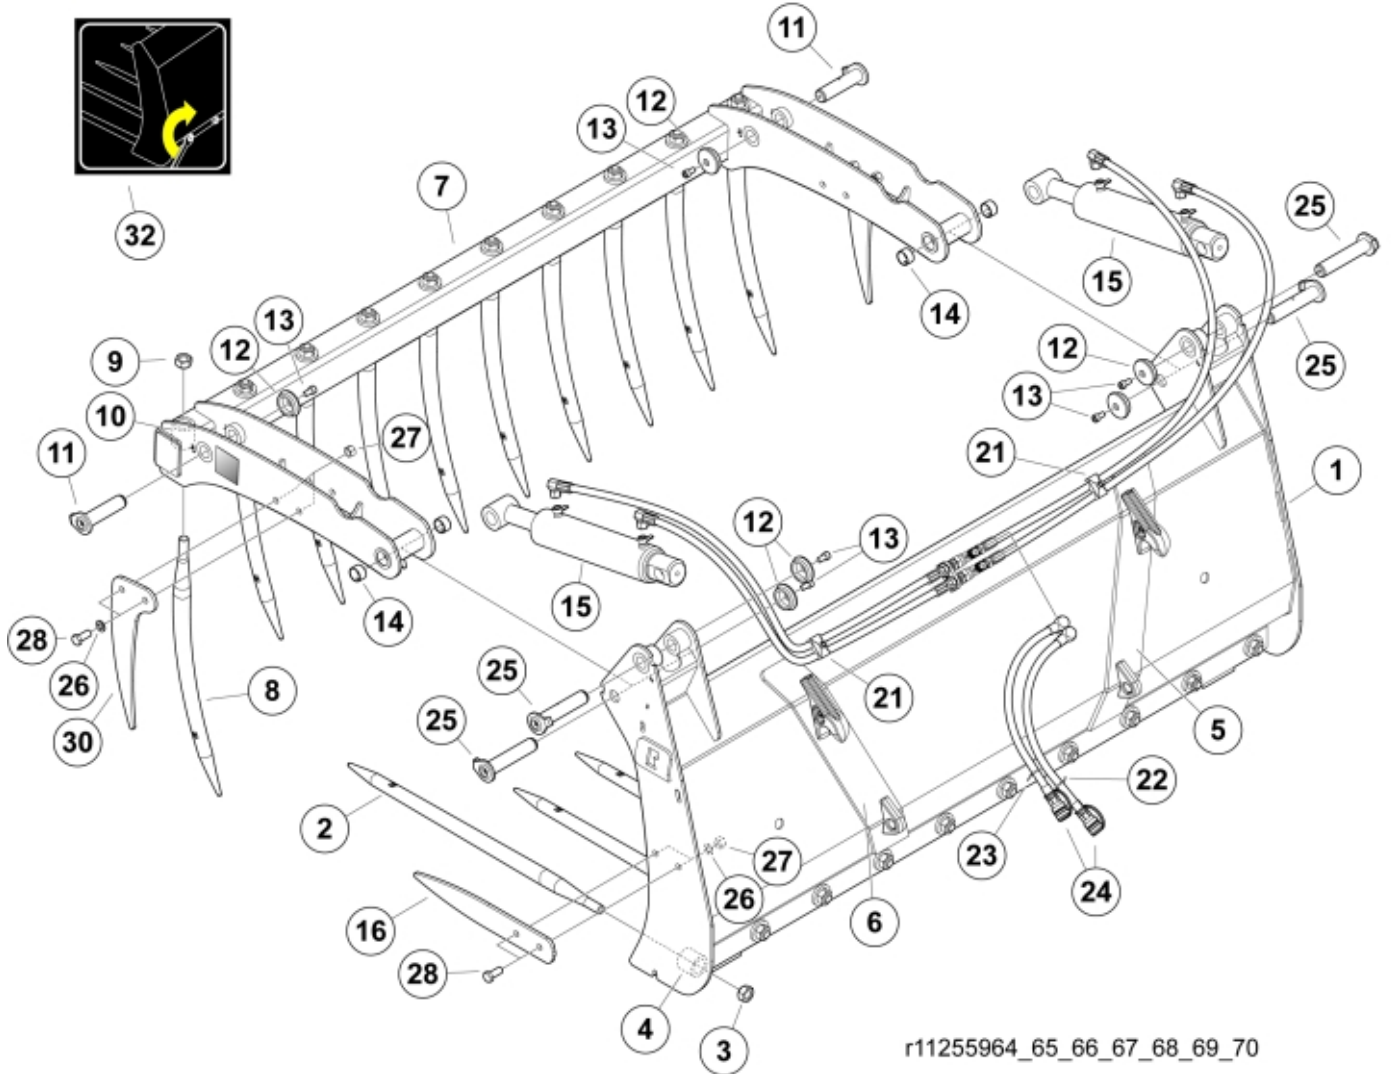

Q Silograb® M+

35

32

r11255964_65_66_67_68_69_70

Part assemblies		Silograb M+ 230 Euro		
Specification		Year From: 18/12/2020 00:00:00		
PartNo	Pos	Qty	Name	Specifications
60055570-17	1	1	Frame, without tines	
5068109-17	2	12	Tine with nut	L=820mm (replaces 5068101)
5068111	3	1	• Nut	Conus 1
9010121	4	12	Sleeve	Conus 1
5022119		2	Plug	
11261856-17	7	1 PCS	Upper part, without tines	
5068112-17	8	12 PCS	Tine with nut	L=680, Curved
5068111	9	1	• Nut	Conus 1
9010120	10	12 PCS	Sleeve	Conus 1 Curved
9020048	11	2 PCS	Pin	D=30mm, L=125mm
5215131	12	6	Locking cover	
5004917	13	6	Screw	
5018515	14	4	Bushing	D30 L=20
12706410-1	15	2	Cylinder	Glossy Black
11260256-22	16	2	Side tine	
11120580	17	2	Adapter cpl.	
5028031	18	2	T-Adapter	
60057129		1 PCS	Hose kit	
60057131	19	2	• Hose	3/8" L=1550 1/2GRMLM 3/8G90LMC
60057130	20	2	• Hose	3/8" L=1350 1/2GRMLM 3/8G90LMC
5016968	21	2	Hose clamp	
5022177	22	1	Cable tie	Red
5022179	23	1	Cable tie	Blue
60057156	24	2 PCS	Hose	
9020047	25	2	Pin	D=30mm, L=151mm
5013107	26	8	Washer	BRB 15 x 26 x 2
5011556	27	8	Nut	M14
5002127	28	8	Screw	M6S M14 x 35
5011553	29	2	Nut	M6M M8 Loc-king
11260312-22	30	2	Side tine	
11136517	32	1	Warning decal	"Tightening of tine"
1123674	33	1	Warning decal	"Read manual"
1123673	34	1	Warning decal	
60054809	35	1 PCS	Decal	Silograb M+
5022119		2	Plug	