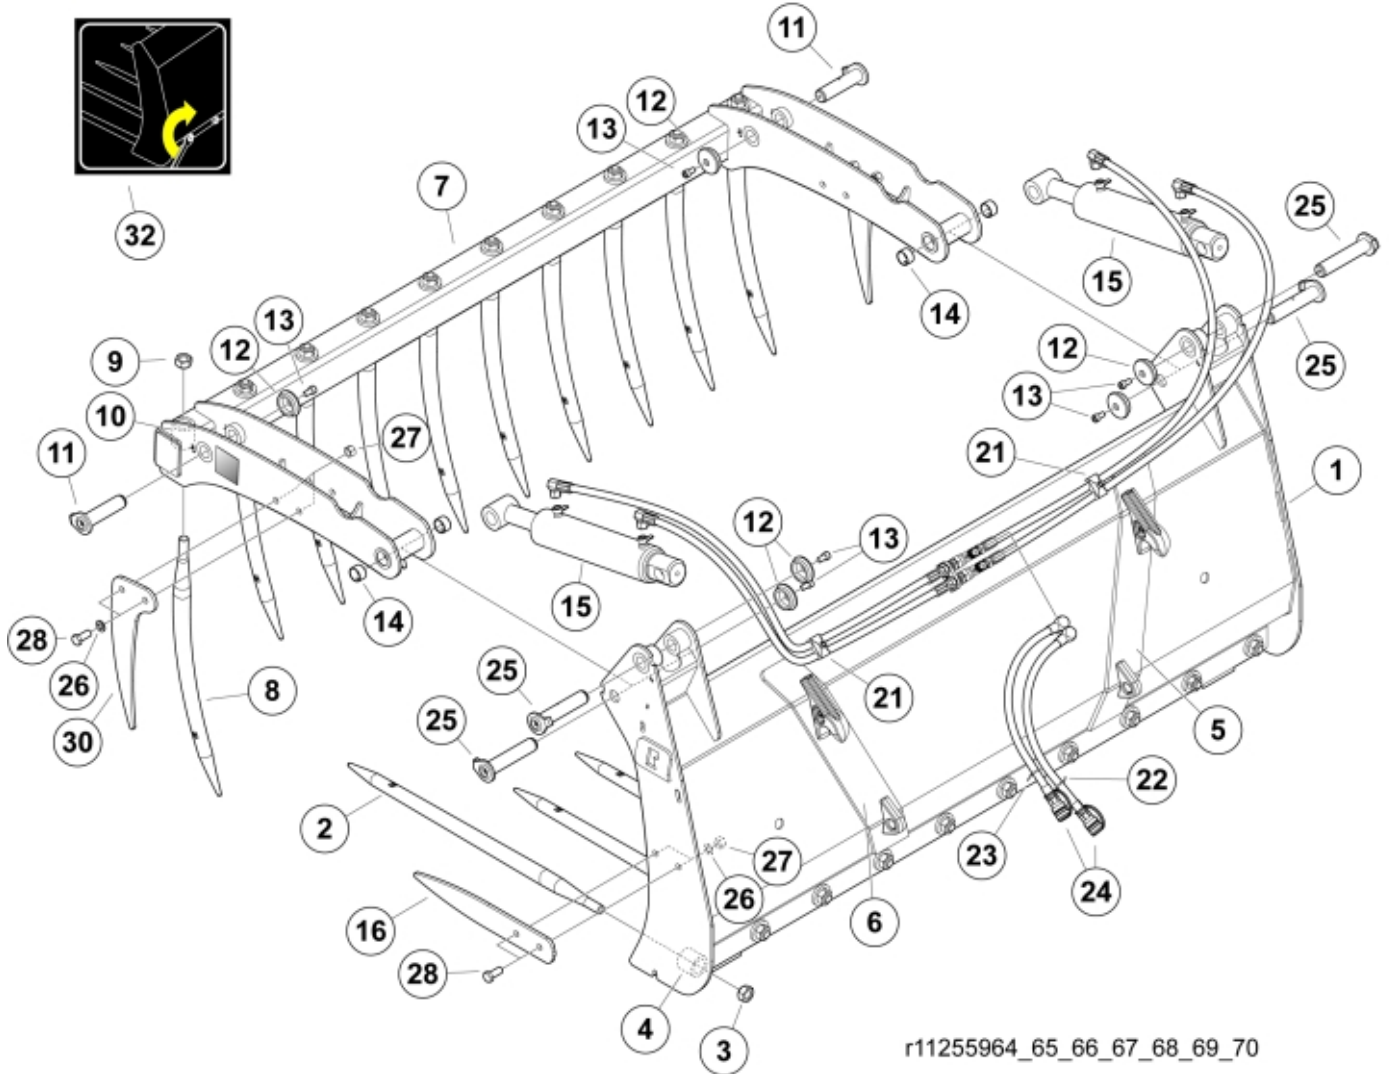

Q Silograb® M+

35

32

r11255964_65_66_67_68_69_70

Part assemblies		Silograb M+ 250 Euro		
Specification		Year From: 18/12/2020 00:00:00		
PartNo	Pos	Qty	Name	Specifications
11255970		1	Silograb M+ 250 Euro	18/12/2020 00:00:00
60055583-17	1	1	Frame, without tines	
5068109-17	2	13	Tine with nut	L=820mm (replaces 5068101)
5068111	3	1	• Nut	Conus 1
9010121	4	13	Sleeve	Conus 1
5022119		2	Plug	
11261857-17	7	1 PCS	Upper part, without tines	
5068112-17	8	13 PCS	Tine with nut	L=680, Curved
5068111	9	1	• Nut	Conus 1
9010120	10	13 PCS	Sleeve	Conus 1 Curved
9020048	11	2 PCS	Pin	D=30mm, L=125mm
5215131	12	6	Locking cover	
5004917	13	6	Screw	
5018515	14	4	Bushing	D30 L=20
12706410-1	15	2	Cylinder	Glossy Black
11260256-22	16	2	Side tine	
11120580	17	2	Adapter cpl.	
5028031	18	2	T-Adapter	
60057135		1 PCS	Hose kit	
60057142	19	2 PCS	• Hose	3/8" L=1650 1/2GRLM 3/8G90LMC
60057139	20	2 PCS	• Hose	3/8" L=1450 1/2GRLM 3/8G90LMC
5016968	21	2	Hose clamp	
5022177	22	1	Cable tie	Red
5022179	23	1	Cable tie	Blue
60057156	24	2 PCS	Hose	
9020047	25	2	Pin	D=30mm, L=151mm
5013107	26	8	Washer	BRB 15 x 26 x 2
5011556	27	8	Nut	M14
5002127	28	8	Screw	M6S M14 x 35
5011553	29	2	Nut	M6M M8 Loc-king
11260312-22	30	2	Side tine	
11136517	32	1	Warning decal	"Tightening of tine"
1123674	33	1	Warning decal	"Read manual"
1123673	34	1	Warning decal	
60054809	35	1 PCS	Decal	Silograb M+
5022119		2	Plug	