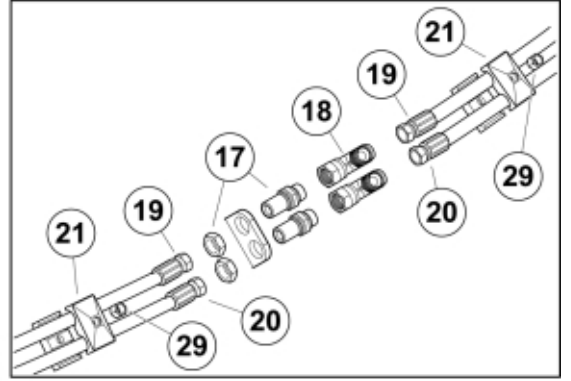

Q Silograb® M+

35

32

r11255964_65_66_67_68_69_70

Part assemblies		Silograb M+ 250 Euro		
Specification		Year From: 18/12/2020 00:00:00		
PartNo	Pos	Qty	Name	Specifications
11255970		1	Silograb M+ 250 Euro	18/12/2020 00:00:00
60055583-17	1	1	Frame, without tines	
5068109-17	2	13	Tine with nut	L=820mm (replaces 5068101)
5068111	3	1	• Nut	Conus 1
9010121	4	13	Sleeve	Conus 1
5022119		2	Plug	
11261857-17	7	1 PCS	Upper part, without tines	
5068112-17	8	13 PCS	Tine with nut	L=680, Curved
5068111	9	1	• Nut	Conus 1
9010120	10	13 PCS	Sleeve	Conus 1 Curved
9020048	11	2 PCS	Pin	D=30mm, L=125mm
5215131	12	6	Locking cover	
5004917	13	6	Screw	
5018515	14	4	Bushing	D30 L=20
12706410-1	15	2	Cylinder	Glossy Black
11260256-22	16	2	Side tine	
11120580	17	2	Adapter cpl.	
5028031	18	2	T-Adapter	
60057135		1 PCS	Hose kit	
60057142	19	2 PCS	• Hose	3/8" L=1650 1/2GRLM 3/8G90LMC
60057139	20	2 PCS	• Hose	3/8" L=1450 1/2GRLM 3/8G90LMC
5016968	21	2	Hose clamp	
5022177	22	1	Cable tie	Red
5022179	23	1	Cable tie	Blue
60057156	24	2 PCS	Hose	
9020047	25	2	Pin	D=30mm, L=151mm
5013107	26	8	Washer	BRB 15 x 26 x 2
5011556	27	8	Nut	M14
5002127	28	8	Screw	M6S M14 x 35
5011553	29	2	Nut	M6M M8 Loc-king
11260312-22	30	2	Side tine	
11136517	32	1	Warning decal	"Tightening of tine"
1123674	33	1	Warning decal	"Read manual"
1123673	34	1	Warning decal	
60054809	35	1 PCS	Decal	Silograb M+
5022119		2	Plug	