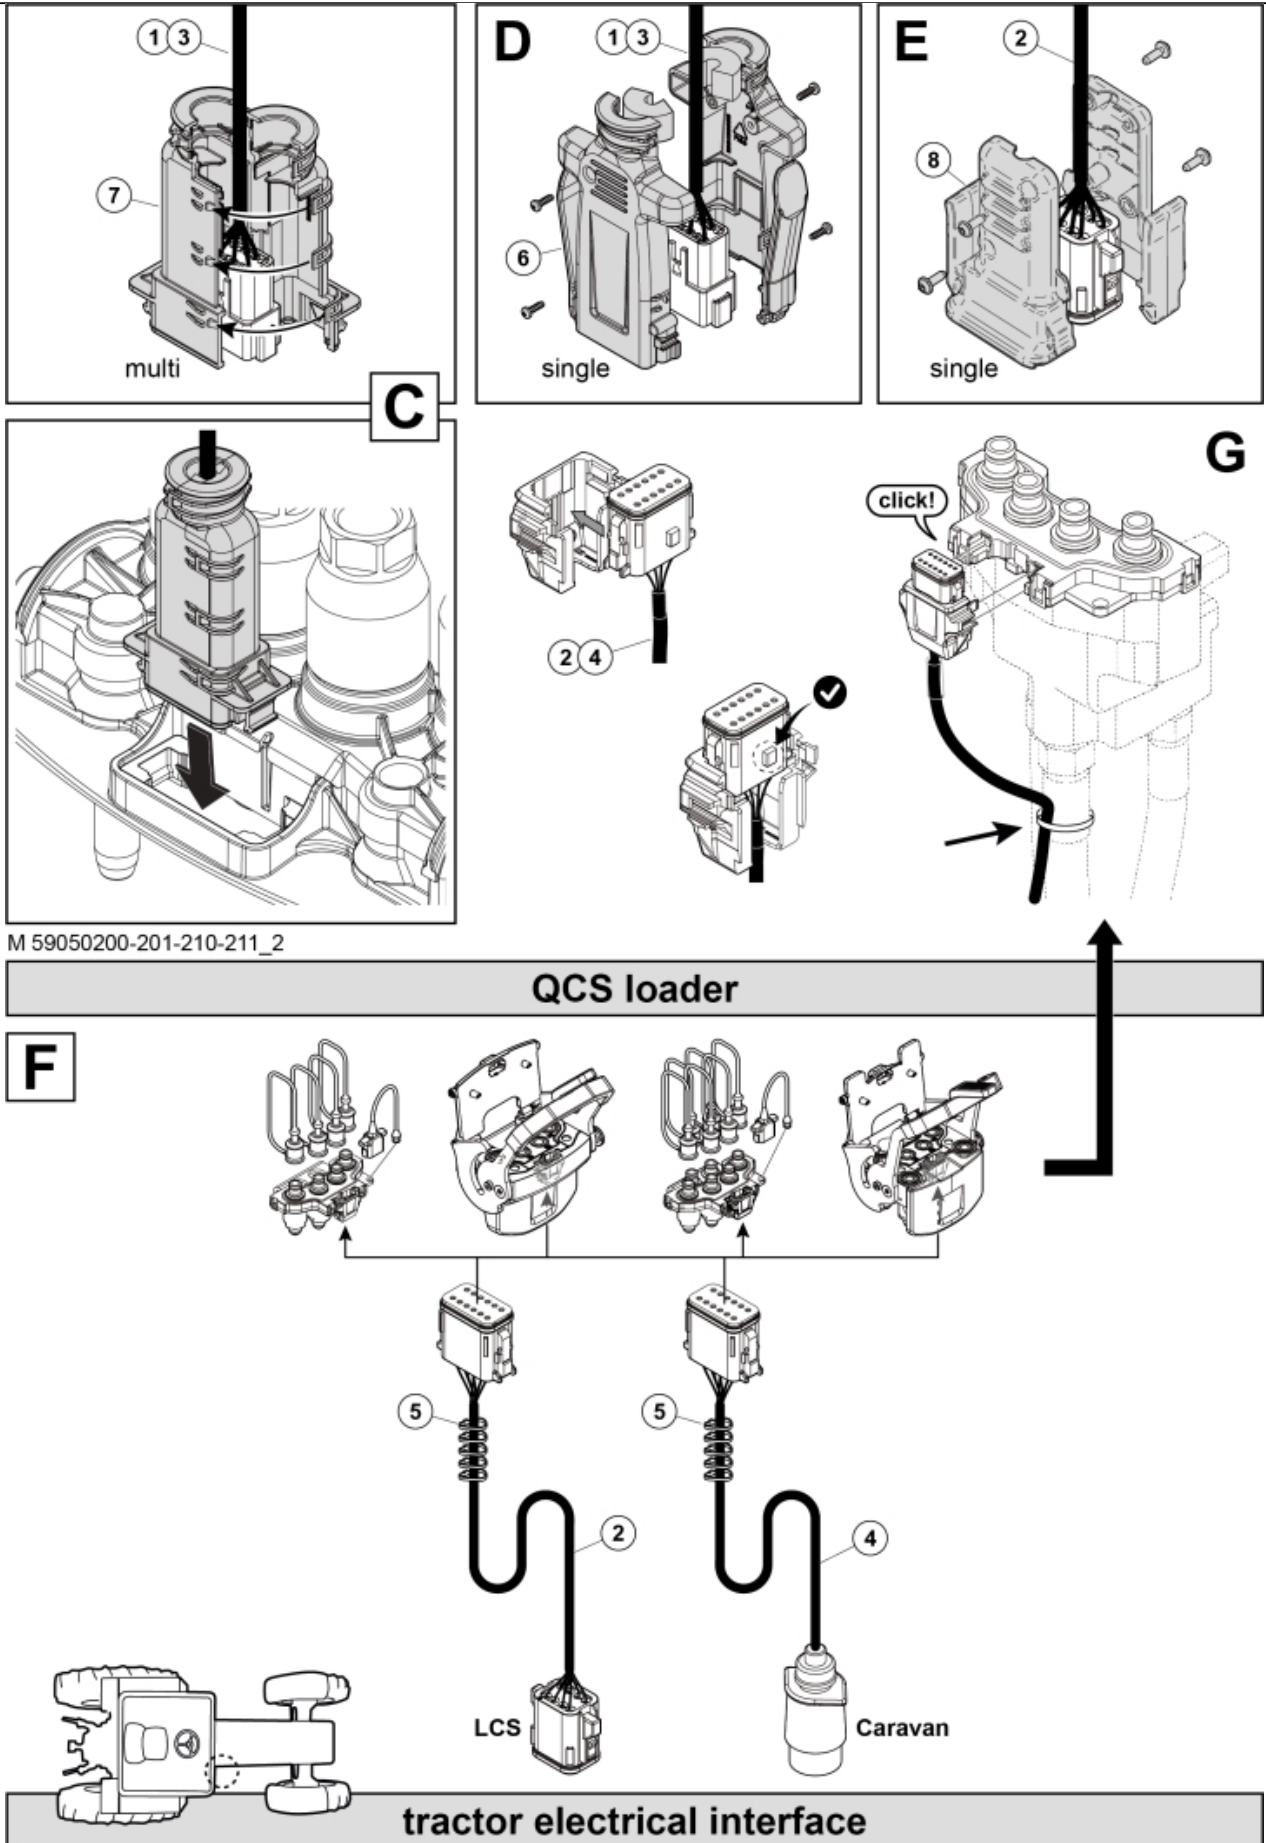

M 59050200-201-210-211

\*Q-companion and Digital loader

---

**Description** Caravan to QCS  
**Part assemblies** Conversion kit QCS

---

<b>PartNo</b>	<b>Pos</b>	<b>Qty</b>	<b>Name</b>	<b>Specifications</b>
59050210		1	Conversion kit QCS	
59050124	3	1 PCS	Electr. Cable	
5033621	5	5	Cable tie	4.6x150
59021021	6	1	Connector handle	
59021020	7	1	Connector handle	