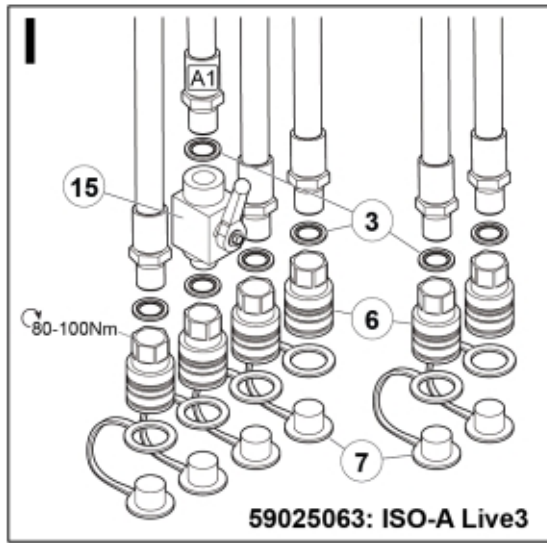

M 59025040-41-43-44-60-61-62-63-64-65_1

M 59025040-41-43-44-60-61-62-63-64-65_2

	QCS	LCS	Old/OEM	Color
Lower 	B1	B1	1	Green
Lift 	A1	A1	2	Blue
Crowd 	B2	B2	4	Red
Dump 	A2	A2	3	Yellow
3rd+ 	B3	A1 L3	-	Red
3rd- 	A3	B2 L3	-	Blue

Description QCS to LCS
Part assemblies Interface kit

PartNo	Pos	Qty	Name	Specifications
59025044		1	Interface kit	
60049421	1	1	Holder kit	
5004061	2	2	• Screw	MC6S M8x20
5013853	3	4	Dowty washer	Tredo 1/2", Part is included in kit 60007907 Hose cpl., 9032177 Hose cpl.
5044949	4	1	Multi coupling MC4	MC-4