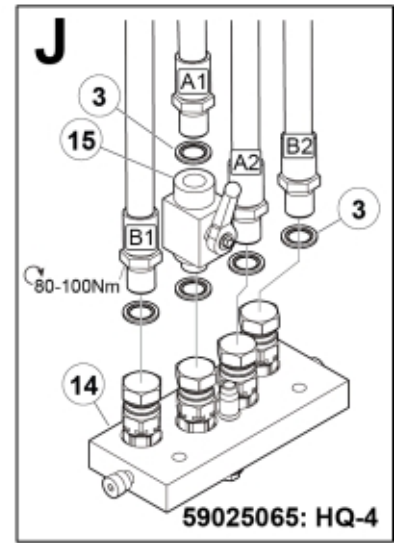

M 59025040-41-43-44-60-61-62-63-64-65_1

M 59025040-41-43-44-60-61-62-63-64-65_2

	QCS	LCS	Old/OEM	Color
Lower 	B1	B1	1	Green
Lift 	A1	A1	2	Blue
Crowd 	B2	B2	4	Red
Dump 	A2	A2	3	Yellow
3rd+ 	B3	A1 L3	-	Red
3rd- 	A3	B2 L3	-	Blue

Description QCS to LCS
Part assemblies Interface kit

PartNo	Pos	Qty	Name	Specifications
59025044		1	Interface kit	
60049421	1	1	Holder kit	
5004061	2	2	• Screw	MC6S M8x20
5013853	3	4	Dowty washer	Tredo 1/2", Part is included in kit 60007907 Hose cpl., 9032177 Hose cpl.
5044949	4	1	Multi coupling MC4	MC-4