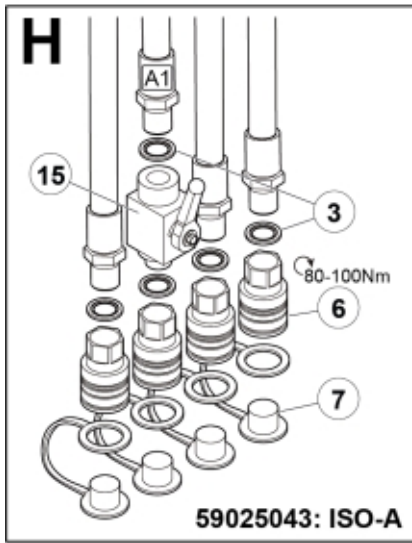

M 59025040-41-43-44-60-61-62-63-64-65_1

M 59025040-41-43-44-60-61-62-63-64-65_2

	QCS	LCS	Old/OEM	Color
Lower 	B1	B1	1	Green
Lift 	A1	A1	2	Blue
Crowd 	B2	B2	4	Red
Dump 	A2	A2	3	Yellow
3rd+ 	B3	A1 L3	-	Red
3rd- 	A3	B2 L3	-	Blue

Description QCS to LCS
Part assemblies Interface kit

PartNo	Pos	Qty	Name	Specifications
59025044		1	Interface kit	
60049421	1	1	Holder kit	
5004061	2	2	• Screw	MC6S M8x20
5013853	3	4	Dowty washer	Tredo 1/2", Part is included in kit 60007907 Hose cpl., 9032177 Hose cpl.
5044949	4	1	Multi coupling MC4	MC-4