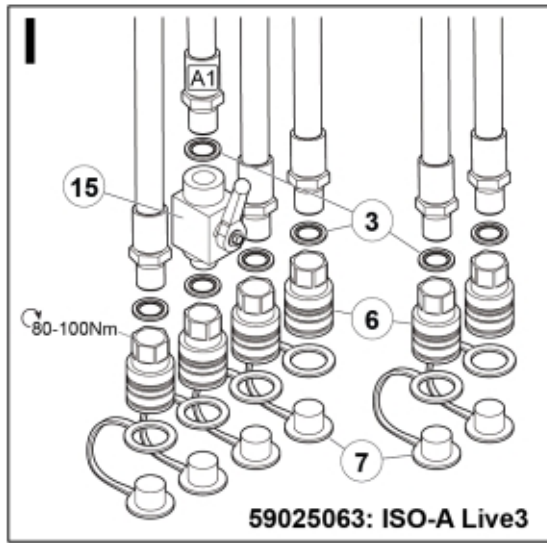

M 59025040-41-43-44-60-61-62-63-64-65\_1

M 59025040-41-43-44-60-61-62-63-64-65\_2

	QCS	LCS	Old/OEM	Color
Lower 	B1	B1	1	Green
Lift 	A1	A1	2	Blue
Crowd 	B2	B2	4	Red
Dump 	A2	A2	3	Yellow
3rd+ 	B3	A1 L3	-	Red
3rd- 	A3	B2 L3	-	Blue

---

**Description** QCS to LCS  
**Part assemblies** Interface kit

---

<b>PartNo</b>	<b>Pos</b>	<b>Qty</b>	<b>Name</b>	<b>Specifications</b>
59025064		1	Interface kit	
60049421	1	1	Holder kit	
5004061	2	2	• Screw	MC6S M8x20
5013853	3	6	Dowty washer	Tredo 1/2", Part is included in kit 60007907 Hose cpl., 9032177 Hose cpl.
5044949	4	1	Multi coupling MC4	MC-4
5044950	5	1	Multi coupling MC2	MC-2