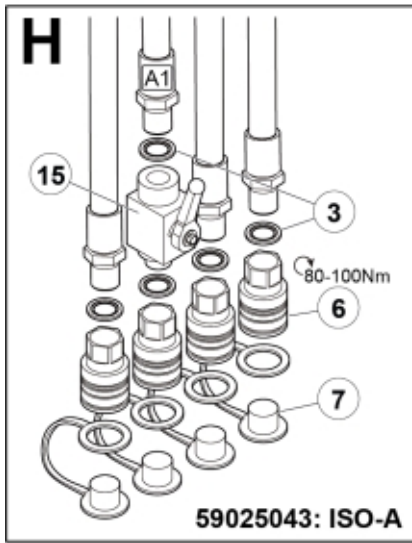

M 59025040-41-43-44-60-61-62-63-64-65\_1

M 59025040-41-43-44-60-61-62-63-64-65\_2

	QCS	LCS	Old/OEM	Color
Lower 	B1	B1	1	Green
Lift 	A1	A1	2	Blue
Crowd 	B2	B2	4	Red
Dump 	A2	A2	3	Yellow
3rd+ 	B3	A1 L3	-	Red
3rd- 	A3	B2 L3	-	Blue

---

**Description** QCS to LCS  
**Part assemblies** Interface kit

---

<b>PartNo</b>	<b>Pos</b>	<b>Qty</b>	<b>Name</b>	<b>Specifications</b>
59025064		1	Interface kit	
60049421	1	1	Holder kit	
5004061	2	2	• Screw	MC6S M8x20
5013853	3	6	Dowty washer	Tredo 1/2", Part is included in kit 60007907 Hose cpl., 9032177 Hose cpl.
5044949	4	1	Multi coupling MC4	MC-4
5044950	5	1	Multi coupling MC2	MC-2