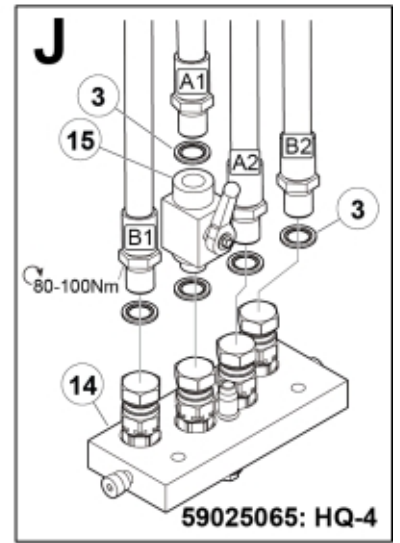

M 59025040-41-43-44-60-61-62-63-64-65\_1

M 59025040-41-43-44-60-61-62-63-64-65\_2

	QCS	LCS	Old/OEM	Color
Lower 	B1	B1	1	Green
Lift 	A1	A1	2	Blue
Crowd 	B2	B2	4	Red
Dump 	A2	A2	3	Yellow
3rd+ 	B3	A1 L3	-	Red
3rd- 	A3	B2 L3	-	Blue

---

**Description** QCS to LCS  
**Part assemblies** Interface kit

---

<b>PartNo</b>	<b>Pos</b>	<b>Qty</b>	<b>Name</b>	<b>Specifications</b>
59025064		1	Interface kit	
60049421	1	1	Holder kit	
5004061	2	2	• Screw	MC6S M8x20
5013853	3	6	Dowty washer	Tredo 1/2", Part is included in kit 60007907 Hose cpl., 9032177 Hose cpl.
5044949	4	1	Multi coupling MC4	MC-4
5044950	5	1	Multi coupling MC2	MC-2