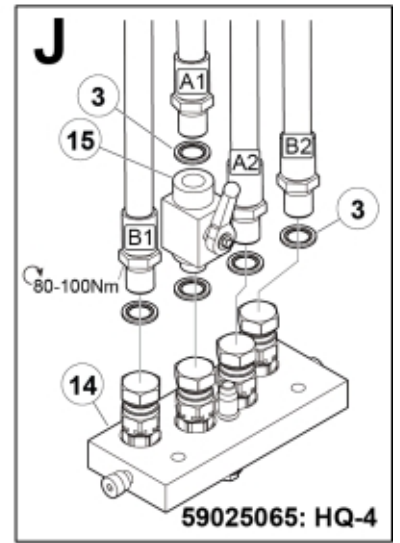

M 59025040-41-43-44-60-61-62-63-64-65\_1

M 59025040-41-43-44-60-61-62-63-64-65\_2

	QCS	LCS	Old/OEM	Color
Lower 	B1	B1	1	Green
Lift 	A1	A1	2	Blue
Crowd 	B2	B2	4	Red
Dump 	A2	A2	3	Yellow
3rd+ 	B3	A1 L3	-	Red
3rd- 	A3	B2 L3	-	Blue

---

**Description** LCS to QCS  
**Part assemblies** Interface kit

---

<b>PartNo</b>	<b>Pos</b>	<b>Qty</b>	<b>Name</b>	<b>Specifications</b>
59025062		1	Interface kit	
60049421	1	1	Holder kit	
5004061	2	2	• Screw	MC6S M8x20
5013853	3	6	Dowty washer	Tredo 1/2", Part is included in kit 60007907 Hose cpl., 9032177 Hose cpl.
59021020	10	1	Connector handle	
59020640	12	1	QC6 Mobile	1/2"