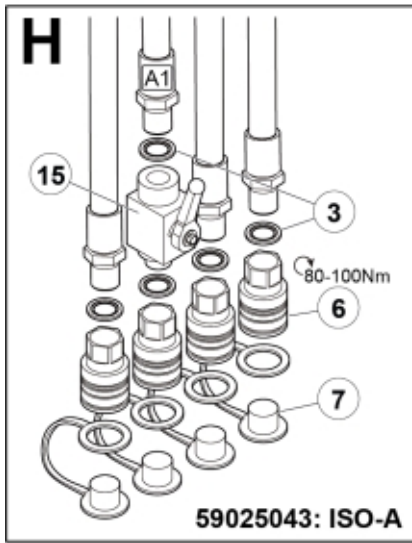

M 59025040-41-43-44-60-61-62-63-64-65\_1

M 59025040-41-43-44-60-61-62-63-64-65\_2

	QCS	LCS	Old/OEM	Color
Lower 	B1	B1	1	Green
Lift 	A1	A1	2	Blue
Crowd 	B2	B2	4	Red
Dump 	A2	A2	3	Yellow
3rd+ 	B3	A1 L3	-	Red
3rd- 	A3	B2 L3	-	Blue

---

**Description** LCS to QCS  
**Part assemblies** Interface kit

---

<b>PartNo</b>	<b>Pos</b>	<b>Qty</b>	<b>Name</b>	<b>Specifications</b>
59025062		1	Interface kit	
60049421	1	1	Holder kit	
5004061	2	2	• Screw	MC6S M8x20
5013853	3	6	Dowty washer	Tredo 1/2", Part is included in kit 60007907 Hose cpl., 9032177 Hose cpl.
59021020	10	1	Connector handle	
59020640	12	1	QC6 Mobile	1/2"