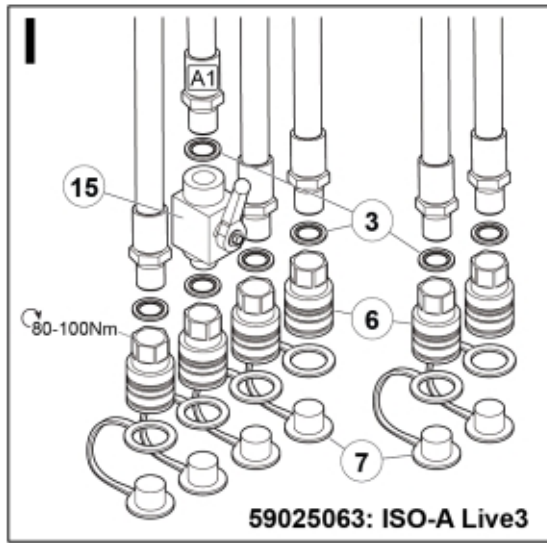

M 59025040-41-43-44-60-61-62-63-64-65\_1

M 59025040-41-43-44-60-61-62-63-64-65\_2

	QCS	LCS	Old/OEM	Color
Lower 	B1	B1	1	Green
Lift 	A1	A1	2	Blue
Crowd 	B2	B2	4	Red
Dump 	A2	A2	3	Yellow
3rd+ 	B3	A1 L3	-	Red
3rd- 	A3	B2 L3	-	Blue

---

**Description** LCS to QCS  
**Part assemblies** Interface kit

---

<b>PartNo</b>	<b>Pos</b>	<b>Qty</b>	<b>Name</b>	<b>Specifications</b>
59025062		1	Interface kit	
60049421	1	1	Holder kit	
5004061	2	2	• Screw	MC6S M8x20
5013853	3	6	Dowty washer	Tredo 1/2", Part is included in kit 60007907 Hose cpl., 9032177 Hose cpl.
59021020	10	1	Connector handle	
59020640	12	1	QC6 Mobile	1/2"