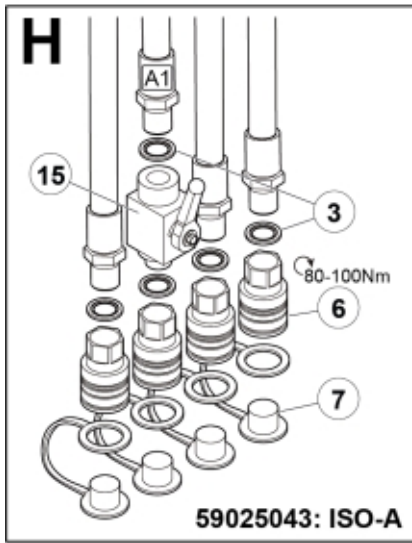

M 59025040-41-43-44-60-61-62-63-64-65_1

M 59025040-41-43-44-60-61-62-63-64-65_2

	QCS	LCS	Old/OEM	Color
Lower	B1	B1	1	Green
Lift	A1	A1	2	Blue
Crowd	B2	B2	4	Red
Dump	A2	A2	3	Yellow
3rd+	B3	A1 L3	-	Red
3rd-	A3	B2 L3	-	Blue

Description LCS to QCS
Part assemblies Interface kit

PartNo	Pos	Qty	Name	Specifications
59025041		1	Interface kit	
60049421	1	1	Holder kit	
5004061	2	2	• Screw	MC6S M8x20
5013853	3	4	Dowty washer	Tredo 1/2", Part is included in kit 60007907 Hose cpl., 9032177 Hose cpl.
59021020	10	1	Connector handle	
59020490	11	1	QC4 Mobile	