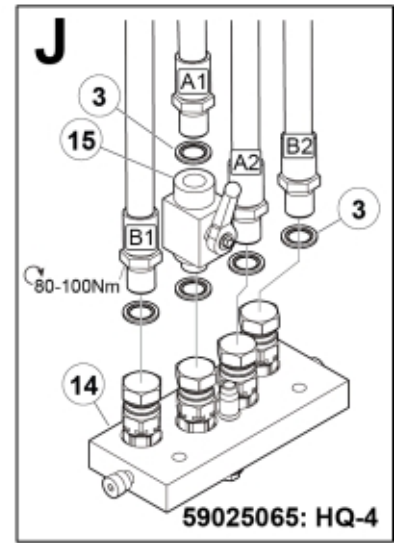

M 59025040-41-43-44-60-61-62-63-64-65_1

M 59025040-41-43-44-60-61-62-63-64-65_2

	QCS	LCS	Old/OEM	Color
Lower	B1	B1	1	Green
Lift	A1	A1	2	Blue
Crowd	B2	B2	4	Red
Dump	A2	A2	3	Yellow
3rd+	B3	A1 L3	-	Red
3rd-	A3	B2 L3	-	Blue

Description LCS to QCS
Part assemblies Interface kit

PartNo	Pos	Qty	Name	Specifications
59025041		1	Interface kit	
60049421	1	1	Holder kit	
5004061	2	2	• Screw	MC6S M8x20
5013853	3	4	Dowty washer	Tredo 1/2", Part is included in kit 60007907 Hose cpl., 9032177 Hose cpl.
59021020	10	1	Connector handle	
59020490	11	1	QC4 Mobile	