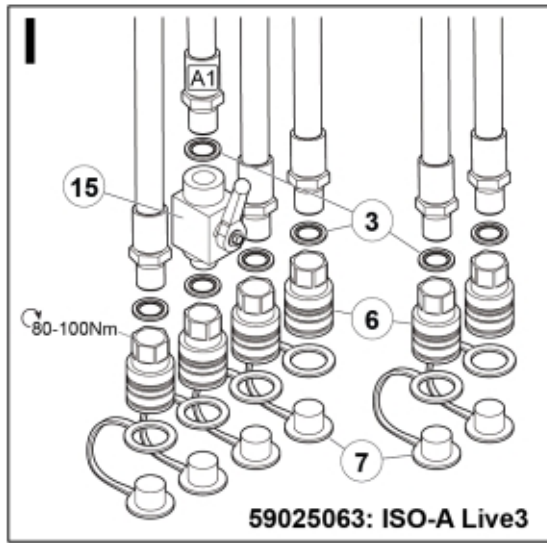

M 59025040-41-43-44-60-61-62-63-64-65_1

M 59025040-41-43-44-60-61-62-63-64-65_2

	QCS	LCS	Old/OEM	Color
Lower	B1	B1	1	Green
Lift	A1	A1	2	Blue
Crowd	B2	B2	4	Red
Dump	A2	A2	3	Yellow
3rd+	B3	A1 L3	-	Red
3rd-	A3	B2 L3	-	Blue

Description LCS to QCS
Part assemblies Interface kit

PartNo	Pos	Qty	Name	Specifications
59025041		1	Interface kit	
60049421	1	1	Holder kit	
5004061	2	2	• Screw	MC6S M8x20
5013853	3	4	Dowty washer	Tredo 1/2", Part is included in kit 60007907 Hose cpl., 9032177 Hose cpl.
59021020	10	1	Connector handle	
59020490	11	1	QC4 Mobile	