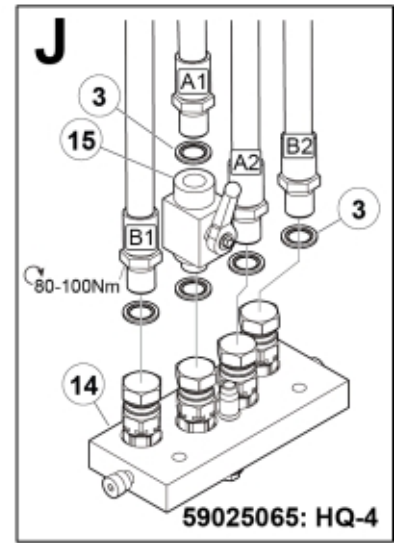

M 59025040-41-43-44-60-61-62-63-64-65_1

M 59025040-41-43-44-60-61-62-63-64-65_2

	QCS	LCS	Old/OEM	Color
Lower 	B1	B1	1	Green
Lift 	A1	A1	2	Blue
Crowd 	B2	B2	4	Red
Dump 	A2	A2	3	Yellow
3rd+ 	B3	A1 L3	-	Red
3rd- 	A3	B2 L3	-	Blue

Description ISO-A to QCS SF4
Part assemblies Interface kit

PartNo	Pos	Qty	Name	Specifications
59025040		1	Interface kit	
60049421	1	1	Holder kit	
5004061	2	2	• Screw	MC6S M8x20
5013853	3	5	Dowty washer	Tredo 1/2", Part is included in kit 60007907 Hose cpl., 9032177 Hose cpl.
5044976	8	4	Coupling	3/8" (5044946)
59021021	9	1	Connector handle	
5033898	15	1	Shut-off valve	1/2"