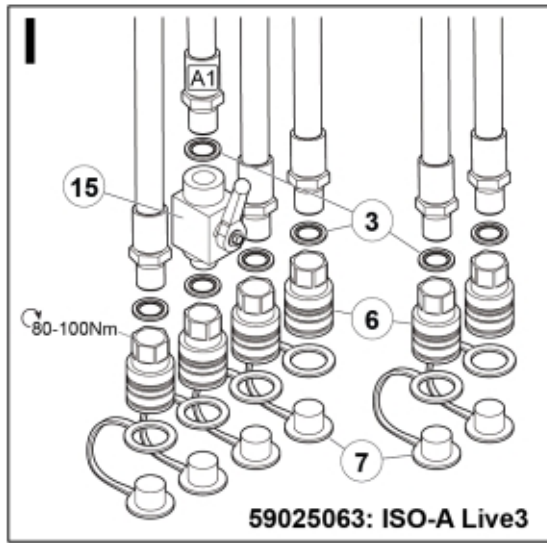

M 59025040-41-43-44-60-61-62-63-64-65_1

M 59025040-41-43-44-60-61-62-63-64-65_2

	QCS	LCS	Old/OEM	Color
Lower 	B1	B1	1	Green
Lift 	A1	A1	2	Blue
Crowd 	B2	B2	4	Red
Dump 	A2	A2	3	Yellow
3rd+ 	B3	A1 L3	-	Red
3rd- 	A3	B2 L3	-	Blue

Description ISO-A to QCS SF4
Part assemblies Interface kit

PartNo	Pos	Qty	Name	Specifications
59025040		1	Interface kit	
60049421	1	1	Holder kit	
5004061	2	2	• Screw	MC6S M8x20
5013853	3	5	Dowty washer	Tredo 1/2", Part is included in kit 60007907 Hose cpl., 9032177 Hose cpl.
5044976	8	4	Coupling	3/8" (5044946)
59021021	9	1	Connector handle	
5033898	15	1	Shut-off valve	1/2"