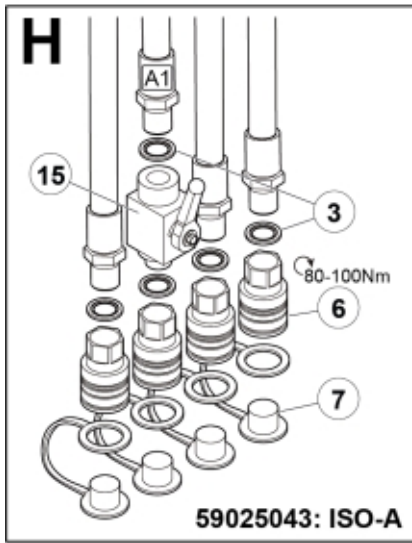

M 59025040-41-43-44-60-61-62-63-64-65_1

M 59025040-41-43-44-60-61-62-63-64-65_2

	QCS	LCS	Old/OEM	Color
Lower 	B1	B1	1	Green
Lift 	A1	A1	2	Blue
Crowd 	B2	B2	4	Red
Dump 	A2	A2	3	Yellow
3rd+ 	B3	A1 L3	-	Red
3rd- 	A3	B2 L3	-	Blue

Description ISO-A to QCS SF4
Part assemblies Interface kit

PartNo	Pos	Qty	Name	Specifications
59025040		1	Interface kit	
60049421	1	1	Holder kit	
5004061	2	2	• Screw	MC6S M8x20
5013853	3	5	Dowty washer	Tredo 1/2", Part is included in kit 60007907 Hose cpl., 9032177 Hose cpl.
5044976	8	4	Coupling	3/8" (5044946)
59021021	9	1	Connector handle	
5033898	15	1	Shut-off valve	1/2"