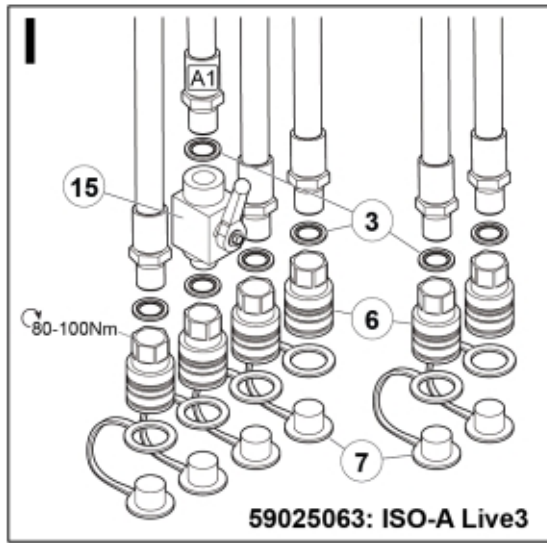

M 59025040-41-43-44-60-61-62-63-64-65_1

M 59025040-41-43-44-60-61-62-63-64-65_2

	QCS	LCS	Old/OEM	Color
Lower 	B1	B1	1	Green
Lift 	A1	A1	2	Blue
Crowd 	B2	B2	4	Red
Dump 	A2	A2	3	Yellow
3rd+ 	B3	A1 L3	-	Red
3rd- 	A3	B2 L3	-	Blue

Description ISO-A to QCS SF6
Part assemblies Interface kit

PartNo	Pos	Qty	Name	Specifications
59025060		1	Interface kit	
60049421	1	1	Holder kit	
5004061	2	2	• Screw	MC6S M8x20
5013853	3	7	Dowty washer	Tredo 1/2", Part is included in kit 60007907 Hose cpl., 9032177 Hose cpl.
5044976	8	6	Coupling	3/8" (5044946)
59021021	9	1	Connector handle	
5033898	15	1	Shut-off valve	1/2"