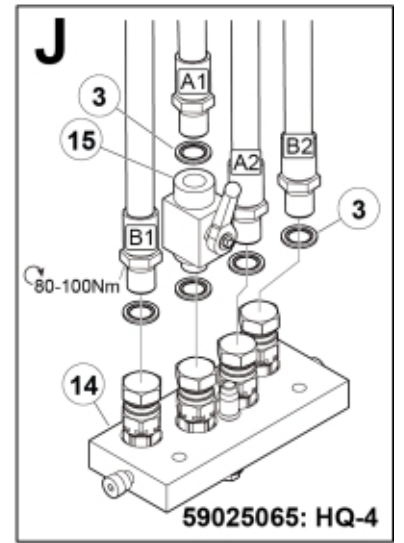

M 59025040-41-43-44-60-61-62-63-64-65_1

M 59025040-41-43-44-60-61-62-63-64-65_2

	QCS	LCS	Old/OEM	Color
Lower 	B1	B1	1	Green
Lift 	A1	A1	2	Blue
Crowd 	B2	B2	4	Red
Dump 	A2	A2	3	Yellow
3rd+ 	B3	A1 L3	-	Red
3rd- 	A3	B2 L3	-	Blue

Description ISO-A to QCS SF6
Part assemblies Interface kit

PartNo	Pos	Qty	Name	Specifications
59025060		1	Interface kit	
60049421	1	1	Holder kit	
5004061	2	2	• Screw	MC6S M8x20
5013853	3	7	Dowty washer	Tredo 1/2", Part is included in kit 60007907 Hose cpl., 9032177 Hose cpl.
5044976	8	6	Coupling	3/8" (5044946)
59021021	9	1	Connector handle	
5033898	15	1	Shut-off valve	1/2"