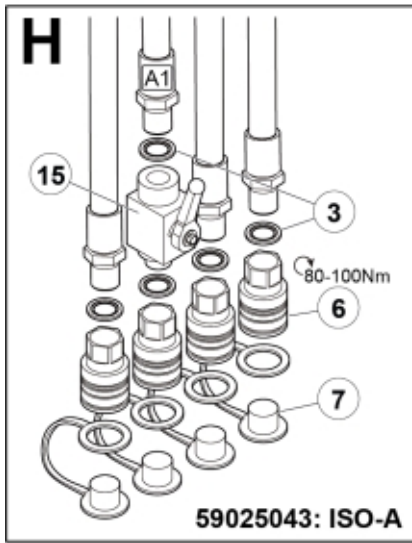

M 59025040-41-43-44-60-61-62-63-64-65_1

M 59025040-41-43-44-60-61-62-63-64-65_2

	QCS	LCS	Old/OEM	Color
Lower 	B1	B1	1	Green
Lift 	A1	A1	2	Blue
Crowd 	B2	B2	4	Red
Dump 	A2	A2	3	Yellow
3rd+ 	B3	A1 L3	-	Red
3rd- 	A3	B2 L3	-	Blue

Description ISO-A to QCS SF6
Part assemblies Interface kit

PartNo	Pos	Qty	Name	Specifications
59025060		1	Interface kit	
60049421	1	1	Holder kit	
5004061	2	2	• Screw	MC6S M8x20
5013853	3	7	Dowty washer	Tredo 1/2", Part is included in kit 60007907 Hose cpl., 9032177 Hose cpl.
5044976	8	6	Coupling	3/8" (5044946)
59021021	9	1	Connector handle	
5033898	15	1	Shut-off valve	1/2"