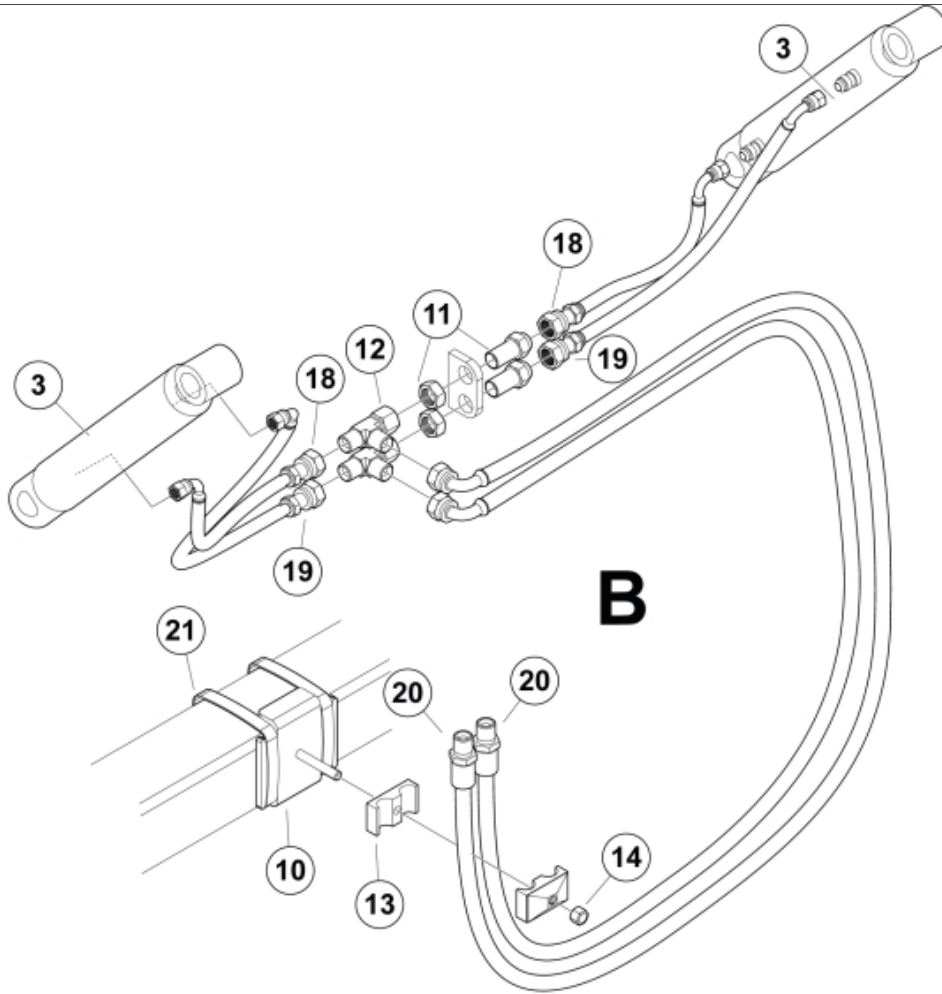

M 60058088_1

M 60058088_2

Part assemblies Grab head

PartNo	Pos	Qty	Name	Specifications
60058088		1 PCS	Grab head	
60057689-17	2	1 PCS	Grab head	
60026090	3	2 PCS	Cylinder	
60057995	4	2 PCS	Bracket	
5013104	5	6	Washer	13.5 x 24 x 2
5002115	6	6	Screw	M6S M12 x 120 (8.8)
5002165	7	2 PCS	Screw	M6S M16 x 200
5013105	8	2	Washer	BRB 17 x 30 x 3 300HV
60050943	9	2	Barrel nut	
60060676-17	10	1 PCS	Bracket	
5027960	11	2	Adaptor	R3/8"
5027454	12	2	L-coupling	
5016968	13	2	Hose clamp	
5011553	14	2	Nut	M6M M8 Loc-king
60051537	15	4	Pin	
60051537	16	2	Pin	
5050817	17	6	Circlip	
60058229	18	2 PCS	Hose	1/4" L=500 9/16 90LMC 3/8GRLM
60058230	19	2 PCS	Hose	1/4" L=680 9/16 90LMC 3/8GRLM
60058231	20	2 PCS	Hose	3/8" L=3200 3/8G90LMC 1/2GRU
60060649	21	2 PCS	Clamp	
60018712	22	1	Warning decal	