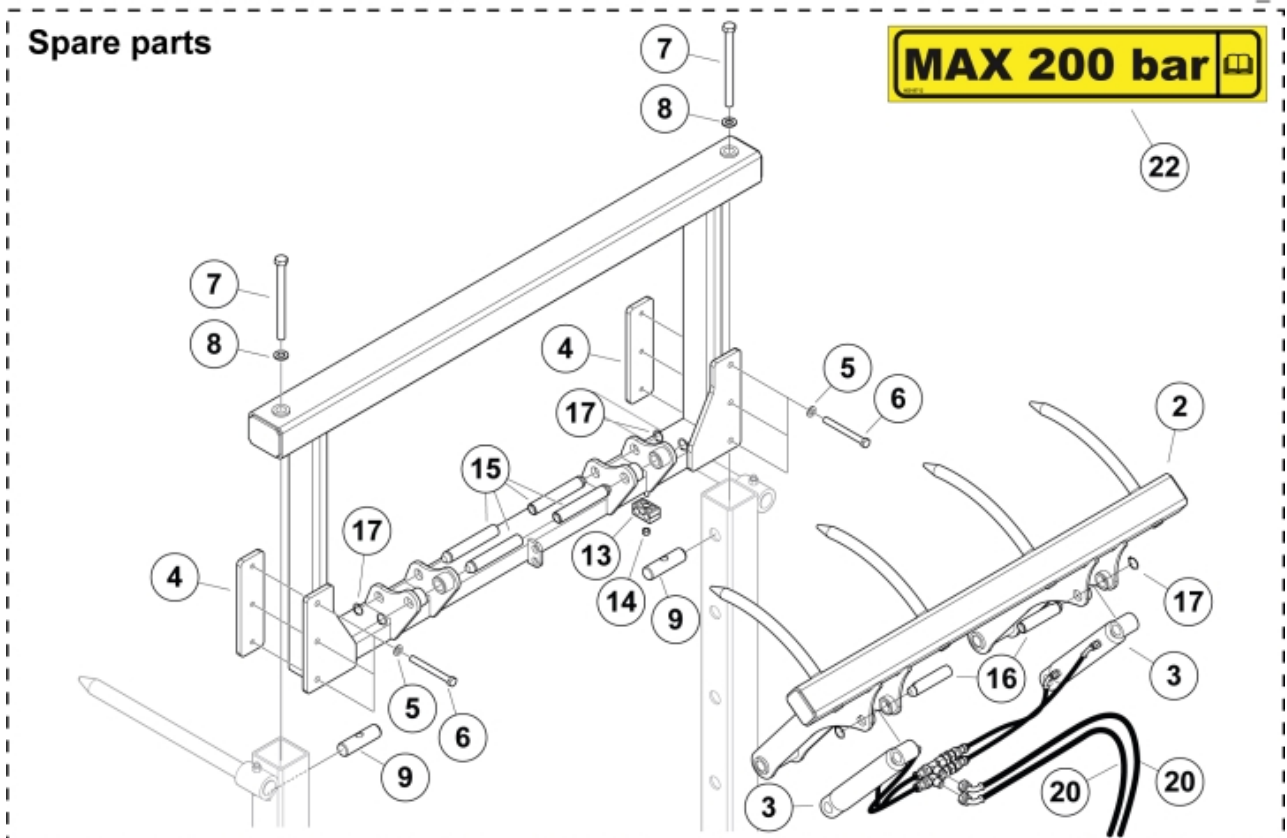

M 60058088_1

M 60058088_2

Part assemblies Grab head

PartNo	Pos	Qty	Name	Specifications
60058088		1 PCS	Grab head	
60057689-17	2	1 PCS	Grab head	
60026090	3	2 PCS	Cylinder	
60057995	4	2 PCS	Bracket	
5013104	5	6	Washer	13.5 x 24 x 2
5002115	6	6	Screw	M6S M12 x 120 (8.8)
5002165	7	2 PCS	Screw	M6S M16 x 200
5013105	8	2	Washer	BRB 17 x 30 x 3 300HV
60050943	9	2	Barrel nut	
60060676-17	10	1 PCS	Bracket	
5027960	11	2	Adaptor	R3/8"
5027454	12	2	L-coupling	
5016968	13	2	Hose clamp	
5011553	14	2	Nut	M6M M8 Loc-king
60051537	15	4	Pin	
60051537	16	2	Pin	
5050817	17	6	Circlip	
60058229	18	2 PCS	Hose	1/4" L=500 9/16 90LMC 3/8GRLM
60058230	19	2 PCS	Hose	1/4" L=680 9/16 90LMC 3/8GRLM
60058231	20	2 PCS	Hose	3/8" L=3200 3/8G90LMC 1/2GRU
60060649	21	2 PCS	Clamp	
60018712	22	1	Warning decal	