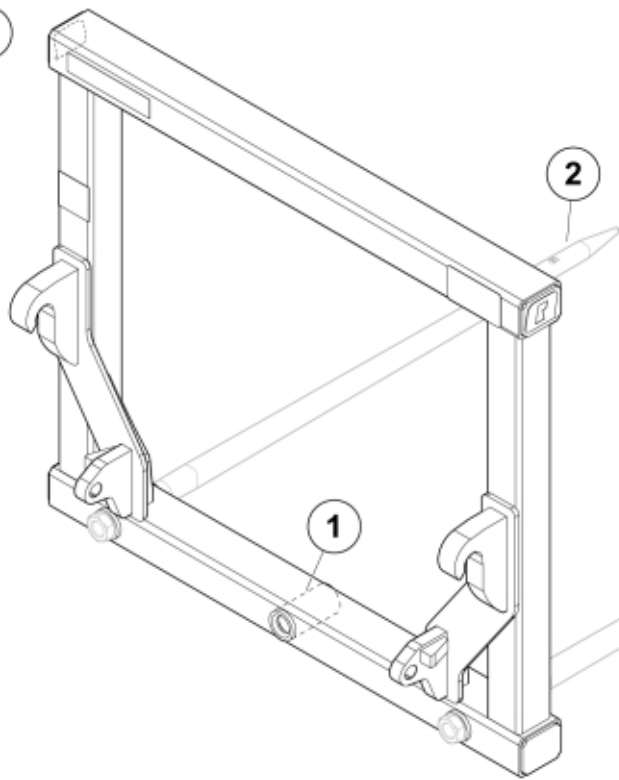

**MAX 1000 Kg**

3

4

2

2a

2b

r11255803

---

**Part assemblies** Bale fork S+ 115 Euro w/o tines  
**Specification** Year From: 01/04/2021 00:00:00

---

<b>PartNo</b>	<b>Pos</b>	<b>Qty</b>	<b>Name</b>	<b>Specifications</b>
11255803		1	Bale fork S+ 115 Euro w/o tines	01/04/2021 00:00:00
1209699	1	3	Sleeve	
5068114-17	2a	3	Tine with nut	0-3 pcs, L=827mm (replaces 5068003)
5068120-17	2b	3	Tine with nut	0-3 pcs, L=1240mm (5068004)
11136517	3	1	Warning decal	"Tightening of tine"
11136514	4	1	Warning decal	"Max 1000 kg"
60049053	5	2	Decal	"Q" small 80x57