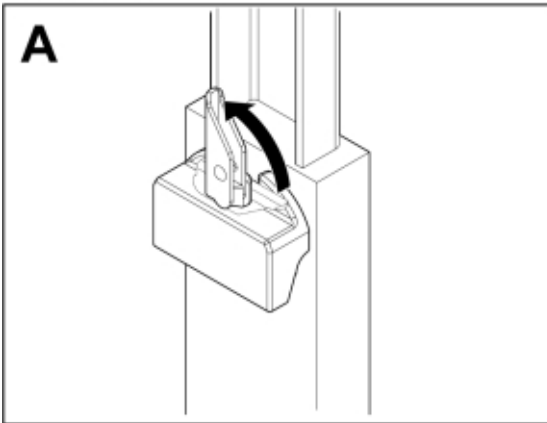

M 11256000

Part assemblies Pallet fork M - Hauer
Specification Year From: 01/01/2013 00:00:00

PartNo	Pos	Qty	Name	Specifications
11256000	1	1	Pallet fork M - Hauer	01/01/2013 00:00:00
5004919	2	2	Screw	MC6S M8x16