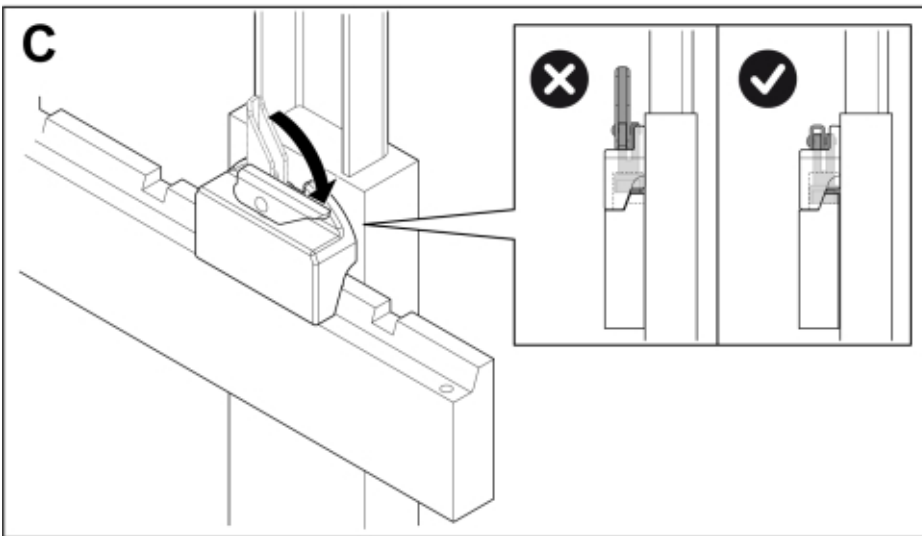

M 11256000

Part assemblies Pallet fork M - Hauer
Specification Year From: 01/01/2013 00:00:00

PartNo	Pos	Qty	Name	Specifications
11256000	1	1	Pallet fork M - Hauer	01/01/2013 00:00:00
5004919	2	2	Screw	MC6S M8x16