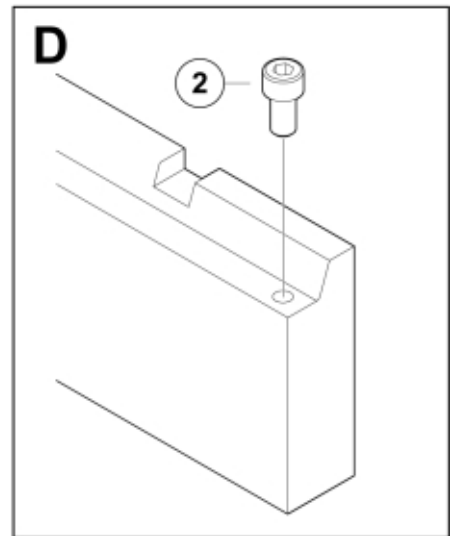

M 11256000

Part assemblies Pallet fork M - Hauer
Specification Year From: 01/01/2013 00:00:00

PartNo	Pos	Qty	Name	Specifications
11256000	1	1	Pallet fork M - Hauer	01/01/2013 00:00:00
5004919	2	2	Screw	MC6S M8x16