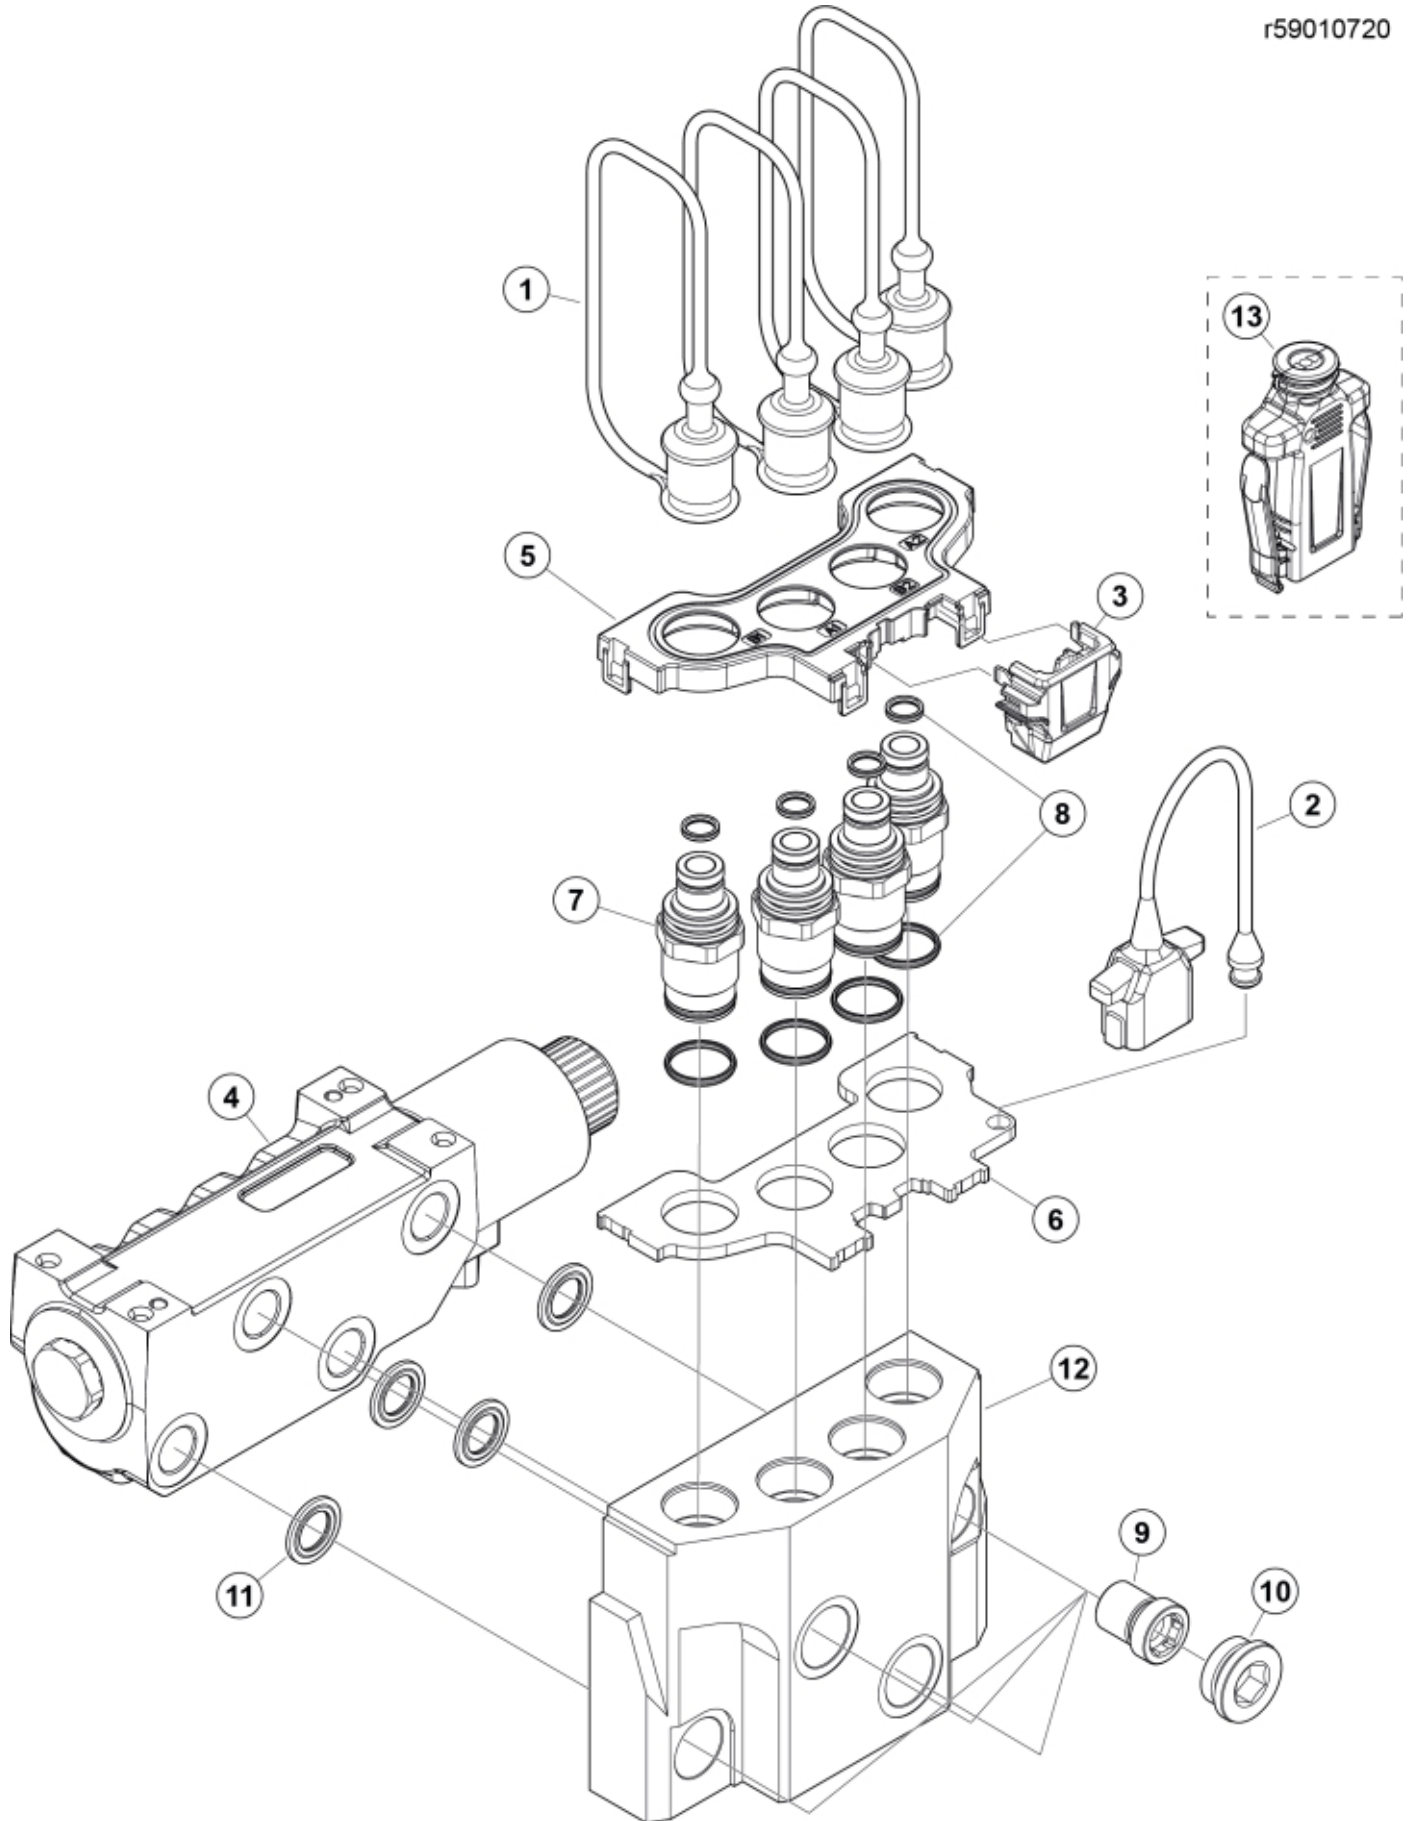

r59010720

Part assemblies		Diverter valve cpl.		
Specification		Specification: SF4		
PartNo	Pos	Qty	Name	Specifications
59021030	1	4	Dust Cover	
59021031	2	1	Dust Cover	
59021025	3	1	Connector Support	
4501091	4	1	Diverter valve 12/2 EI	Incl. 60029815
59021024	5	1	Cover	
59021010	6	1	Cover plate	4 ports
59021040	7	4	Coupling	
59021044	8	1	Seal kit	for coupling/adaptor (supplied in bags of 10)
59011704	9	4	Hollow screw	
5053265	10	4	Plug	M30x2
5013905	11	4	Washer	Tredo 122
59011703	12	1	Valve block	
59021021	13	1	Connector handle	