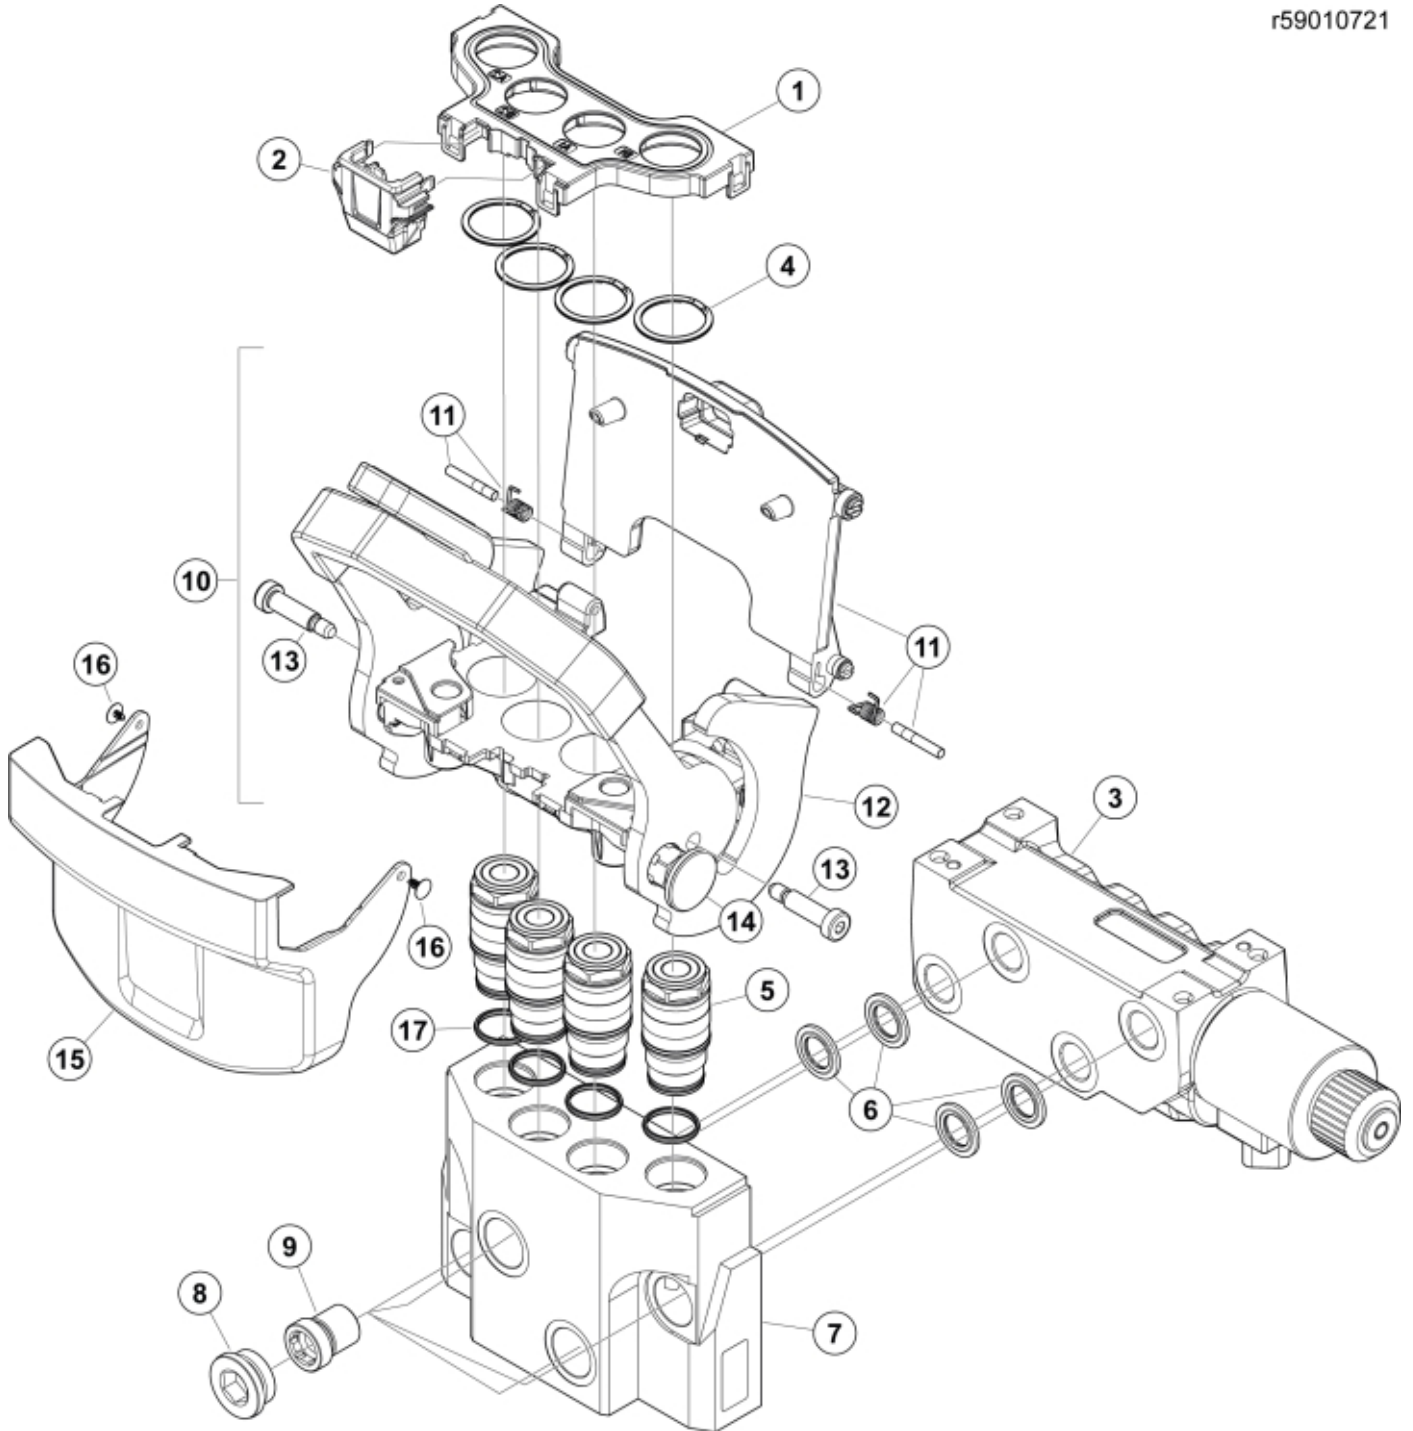

r59010721

| Part assemblies | | Diverter valve cpl. | | |
|------------------------|------------|---------------------|--------------------------|---|
| Specification | | Specification: QC4 | | |
| PartNo | Pos | Qty | Name | Specifications |
| 59021024 | 1 | 1 | Cover | |
| 59021025 | 2 | 1 | • Connector Support | |
| 4501091 | 3 | 1 | • Diverter valve 12/2 EI | Incl. 60029815 |
| 59021051 | 4 | 1 | Circlip | |
| 59021041 | 5 | 4 | Coupling | |
| 5013905 | 6 | 4 | Washer | Tredo 122 |
| 59011703 | 7 | 1 | Valve block | |
| 5053265 | 8 | 4 | Plug | M30x2 |
| 59011704 | 9 | 4 | Hollow screw | |
| 59021004 | 10 | 1 | Multi coupling base, QC4 | |
| 59021034 | 11 | 1 | • Cover kit | |
| 59021054 | 12 | 1 | • Lever cpl, QC4 | |
| 59021062 | 13 | 1 | • Screw kit | |
| 59021063 | 14 | 1 | • Safety lock | |
| 59000022 | 15 | 1 | Cover | |
| 59000025 | 16 | 2 | Rivet | |
| 59021044 | 17 | 1 | Seal kit | for coupling/adaptor (supplied in bags of 10) |