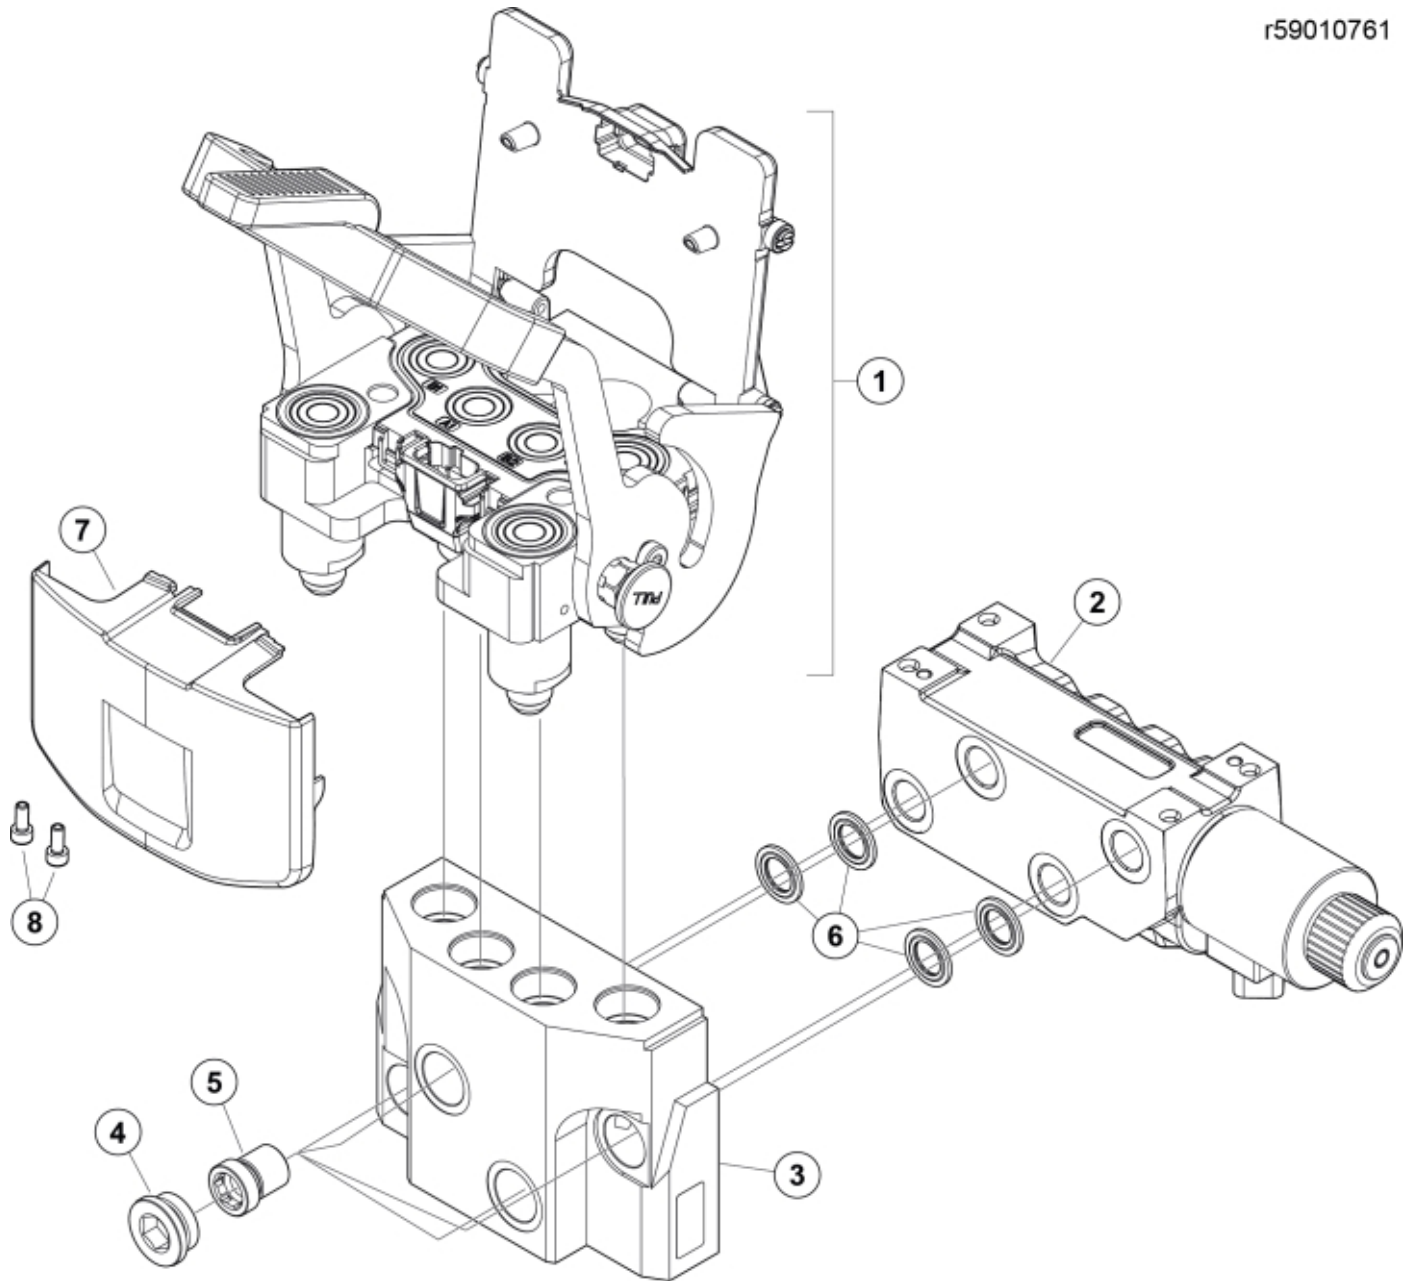

r59010761

Part assemblies Diverter valve cpl.
Specification Specification: QC6

PartNo	Pos	Qty	Name	Specifications
59020660	1	1	Multi coupling base, QC6c	QC6c
4501091	2	1	Diverter valve 12/2 EI	Incl. 60029815
59011703	3	1	Valve block	
5053265	4	4	Plug	M30x2
59011704	5	4	Hollow screw	
5013905	6	4	Washer	Tredo 122
59000024	7	1	Cover	
59030602	8	2	Screw	M5x10