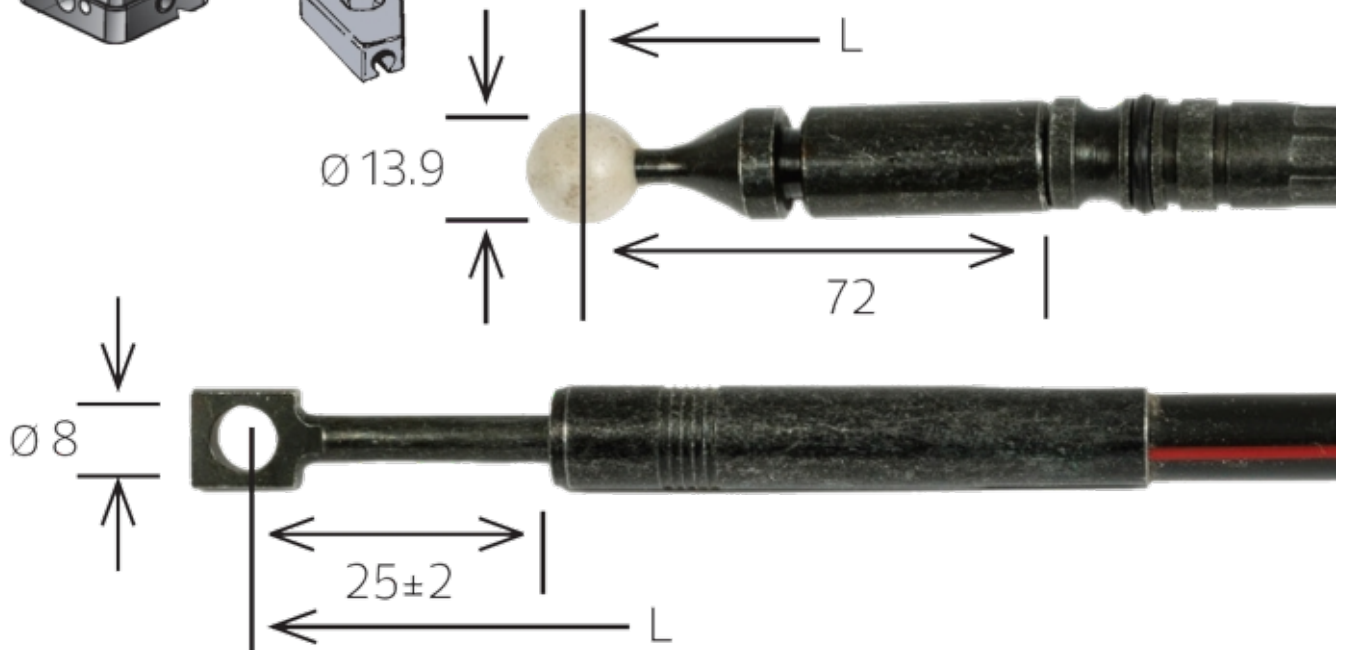

Valves:
Walvoil SDM8/2, 143/2;
DLSM 8/2; 142/2
Parker (Commercial) Km81
Km82, Km85, Km 86
Nordhydraulic RMT, RMC 202

Description Ergo
Part assemblies Control cables

PartNo	Pos	Qty	Name	Specifications
5021130		2	Cable	L=800mm
5021132		2	Cable	L=1000mm
5020940		2	Control cable	L=1200mm (5020351)
5020941		2	Control cable	L=1400mm (5020352)
5020942		2	Control cable	L=1600mm (5020353)
5020943		2	Control cable	L=1800mm (5020354)
5020944		2	Control cable	L=2000mm (5020355)
5020945		2	Control cable	L=2200mm (5020356)
5020946		2	Control cable	L=2400mm (5020357)
5020947		2	Control cable	L=2600mm (5020358)
5020948		2	Control cable	L=2800mm (5020359)
5020949		2	Control cable	L=3000mm (5020360)
5020950		2	Control cable	L=3200mm (5020361)