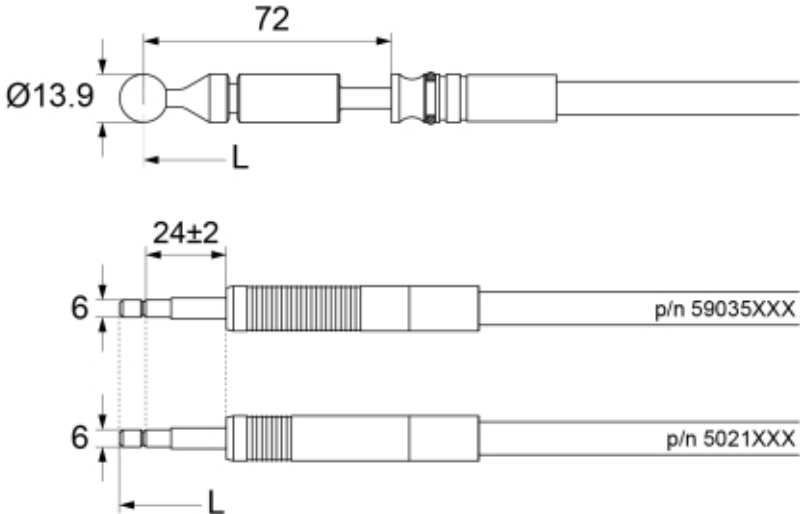

Loader Control System™

Description LCS
Part assemblies Control cables LCS

PartNo	Pos	Qty	Name	Specifications
5021026		2	Control cable LCS	L=1200mm
5021027		2	Control cable LCS	L=1400mm
5021028		2	Control cable LCS	L=1600mm
59035180		2	Control cable LCS	L=1800mm
5021030		2	Control cable LCS	L=2000mm
59035220		2	Control cable LCS	L=2200mm
59035240		2	Control cable LCS	L=2400mm
59035260		2	Control cable	L=2600mm
5021034		2	Control cable LCS	L=2800mm
59035300		2	Control cable LCS	L=3000mm
5021036		2	Control cable LCS	L=3200mm