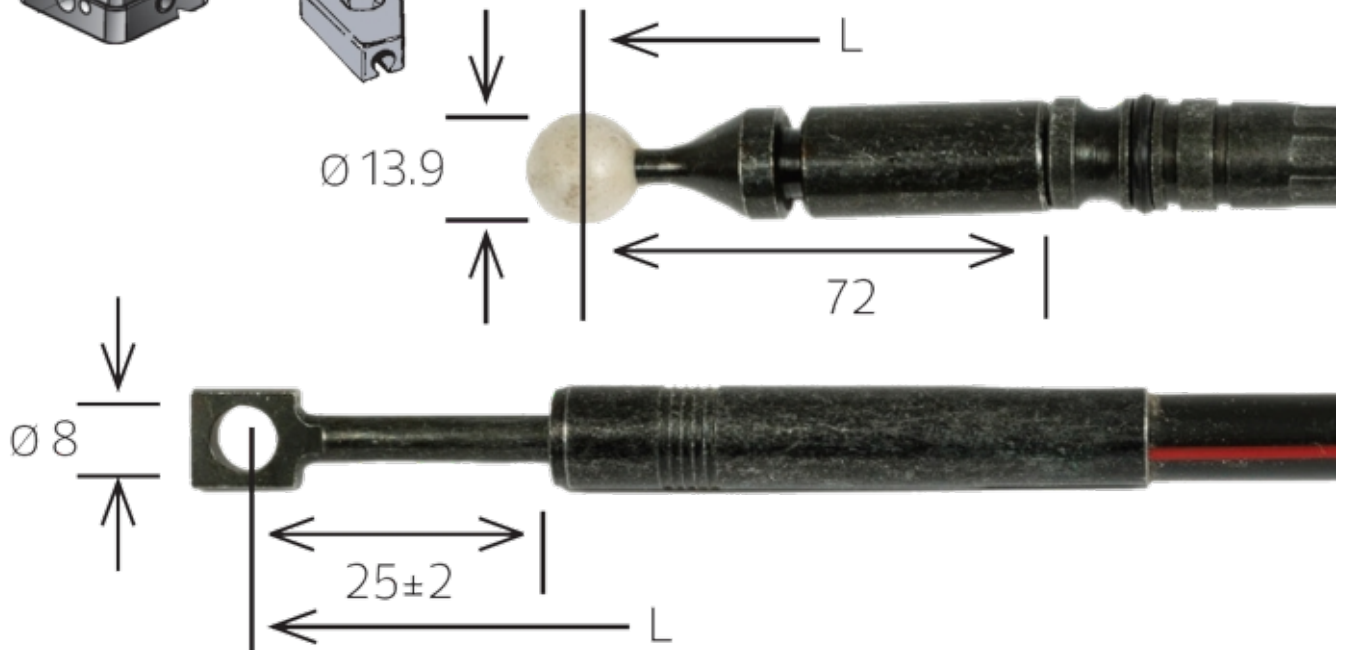

**Valves:**  
**Walvoil SDM8/2, 143/2;**  
**DLSM 8/2; 142/2**  
**Parker (Commercial) Km81**  
**Km82, Km85, Km 86**  
**Nordhydraulic RMT, RMC 202**

---

**Description** Ergo  
**Part assemblies** Control cables

---

<b>PartNo</b>	<b>Pos</b>	<b>Qty</b>	<b>Name</b>	<b>Specifications</b>
5021130		2	Cable	L=800mm
5021132		2	Cable	L=1000mm
5020940		2	Control cable	L=1200mm (5020351)
5020941		2	Control cable	L=1400mm (5020352)
5020942		2	Control cable	L=1600mm (5020353)
5020943		2	Control cable	L=1800mm (5020354)
5020944		2	Control cable	L=2000mm (5020355)
5020945		2	Control cable	L=2200mm (5020356)
5020946		2	Control cable	L=2400mm (5020357)
5020947		2	Control cable	L=2600mm (5020358)