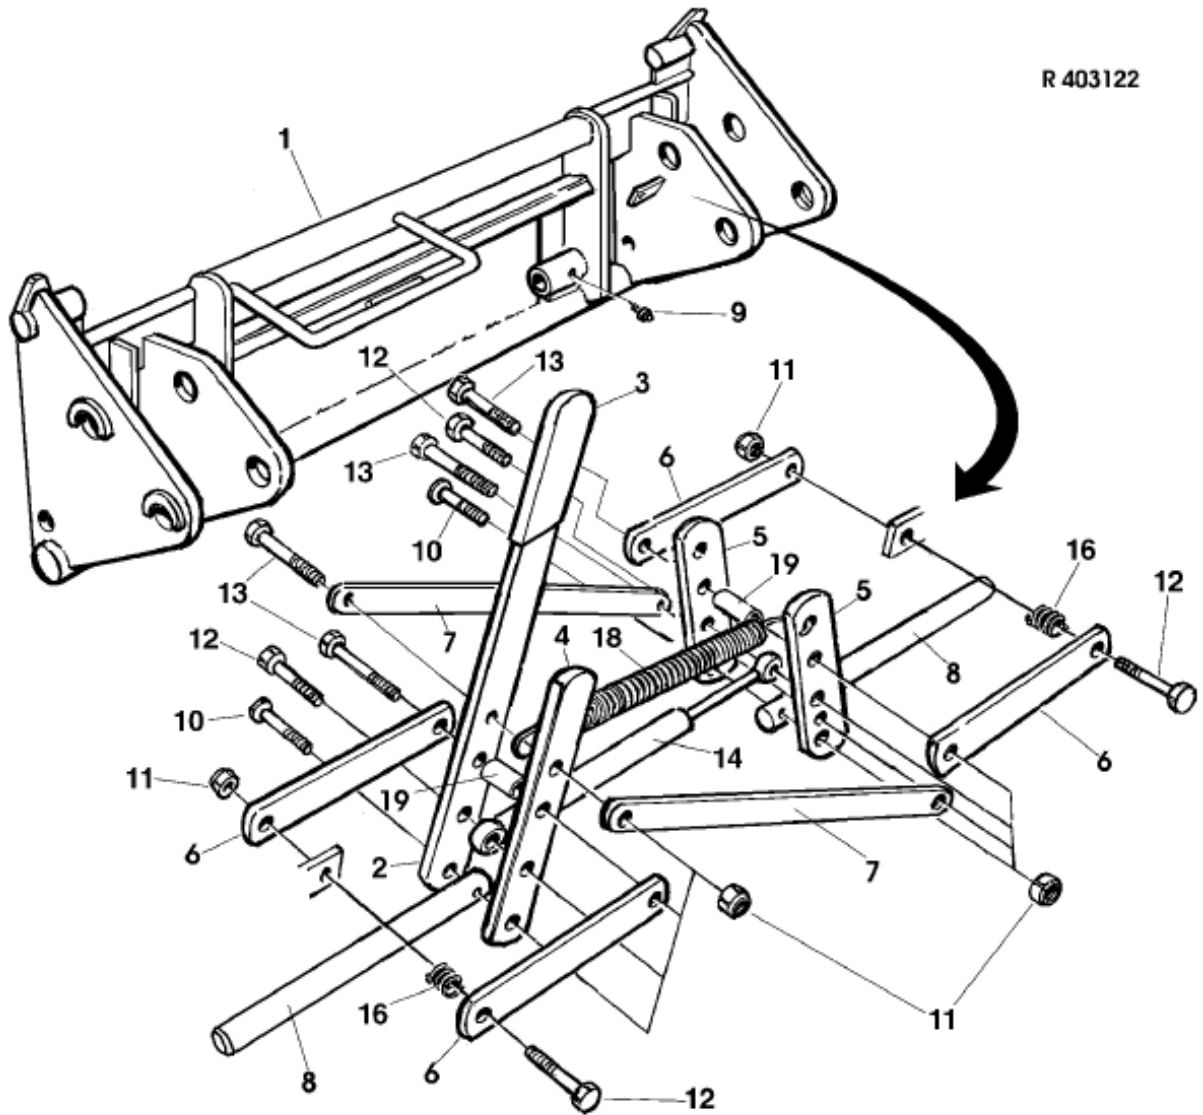

R 403122

**Description** Euro/Alo Type 3  
**Part assemblies** Tool carrier  
**Specification** Year To: 31/12/2001 00:00:00

<b>PartNo</b>	<b>Pos</b>	<b>Qty</b>	<b>Name</b>	<b>Specifications</b>
246702	1	1 PCS	Frame	
246705	2	1	Locking Handle	
5022144	3	1	Cover	
246704	4	1 PCS	Stay	
246703	5	2 PCS	Stay	
246682	6	4 PCS	Stay	
246707	7	2 PCS	Stay	
246706	8	2 PCS	Latch Bolt	Ø 20 x 265
5023005	9	2	Greaser	M 10 x 1
233129	10	2 PCS	Screw	
5011554	11	10	Nut	Loc-King M10
5002080	12	4	Screw	M6S 10 x 60
5002083	13	4 PCS	Screw	M6S M10x75
5020627	14	1 PCS	Gas spring	200N
1101017	16	2 PCS	Spring	
1101035	18	1	Spring	
246735	19	2 PCS	Spacer Sleeve	