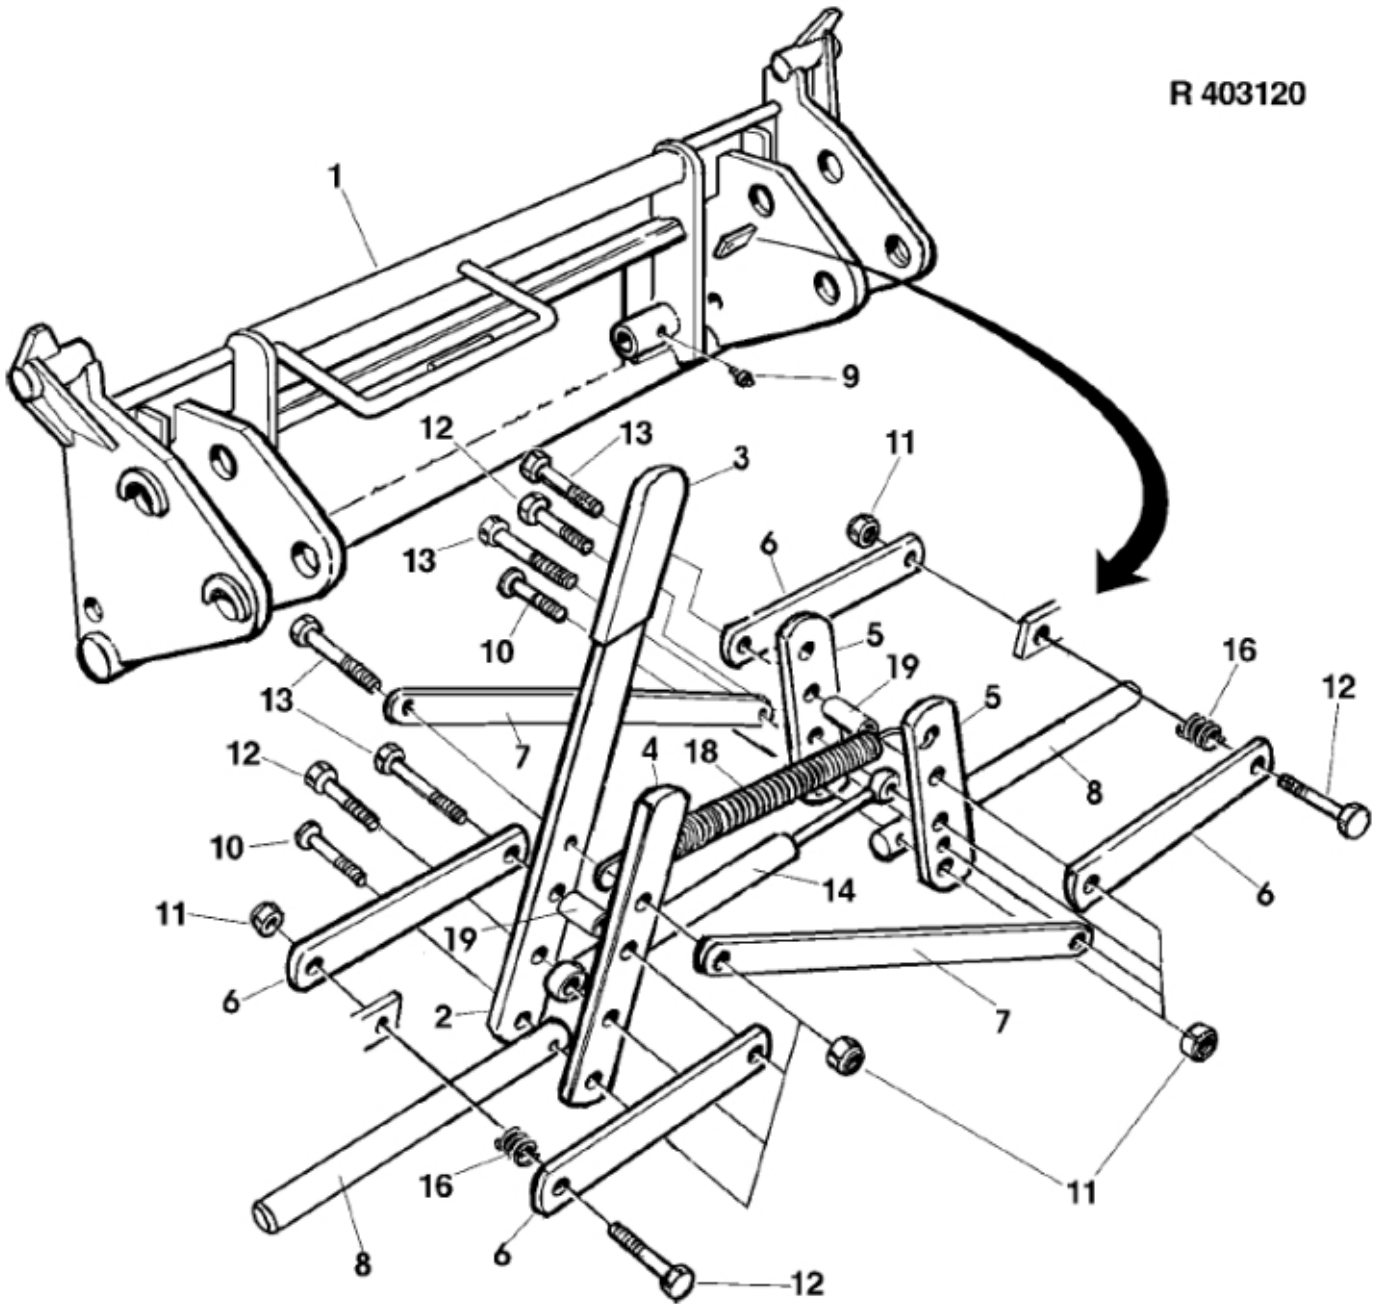

R 403120

Description (Combi) Euro/ALO STD (8+3)
Part assemblies Tool carrier
Specification Year To: 31/12/2001 00:00:00

PartNo	Pos	Qty	Name	Specifications
246722	1	1 PCS	Frame	
246705	2	1	Locking Handle	
5022144	3	1	Cover	
246704	4	1 PCS	Stay	
246703	5	2 PCS	Stay	
246723	6	4 PCS	Stay	
246707	7	2 PCS	Stay	
246706	8	2 PCS	Latch Bolt	Ø 20 x 265
5023005	9	2	Greaser	M 10 x 1
233129	10	2 PCS	Screw	
5011554	11	10	Nut	Loc-King M10
5002080	12	4	Screw	M6S 10 x 60
5002083	13	4 PCS	Screw	M6S M10x75
5020627	14	1 PCS	Gas spring	200N
1101017	16	2 PCS	Spring	
1101035	18	1	Spring	
246735	19	2 PCS	Spacer Sleeve	