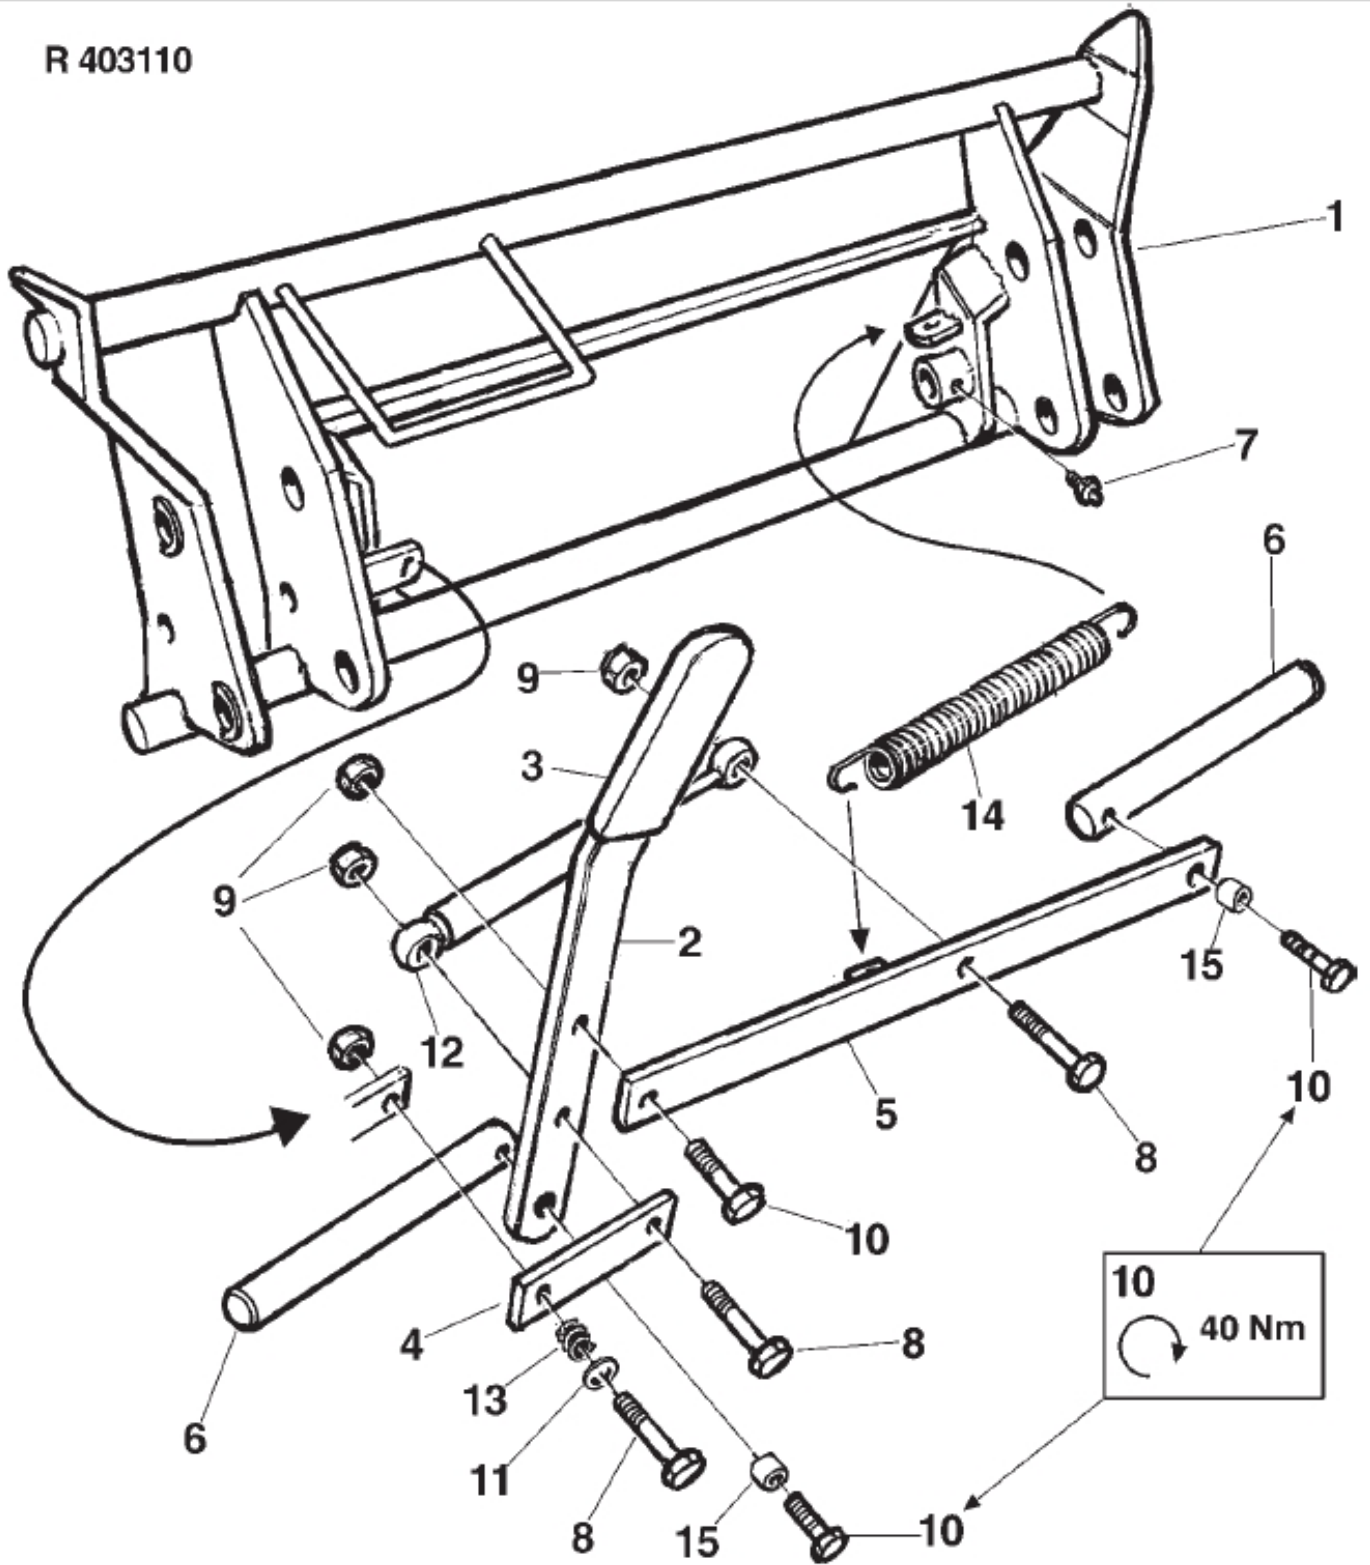

R 403110

Description Euro (8)
Part assemblies Tool carrier

PartNo	Pos	Qty	Name	Specifications
246742	1	1 PCS	Frame	
246743	2	1	Locking Handle	
5022144	3	1	Cover	
246658	4	1 PCS	Stay	
246759	5	1 PCS	Stay	
1116673	6	2 PCS	Latch Bolt	Ø 20 x 207
5023005	7	2	Greaser	M 10 x 1
5002079	8	3	Screw	M6S 10x50
5013110	9	4	Washer	BRB 10.5x22x2
5002077	10	3	Screw	M6S 10x30
5013110	11	1	Washer	BRB 10.5x22x2
5020628	12	1 PCS	Gas spring	
1101034	13	1 PCS	Spring	
1101035	14	1	Spring	
246662	15	2 PCS	Spacer Sleeve	