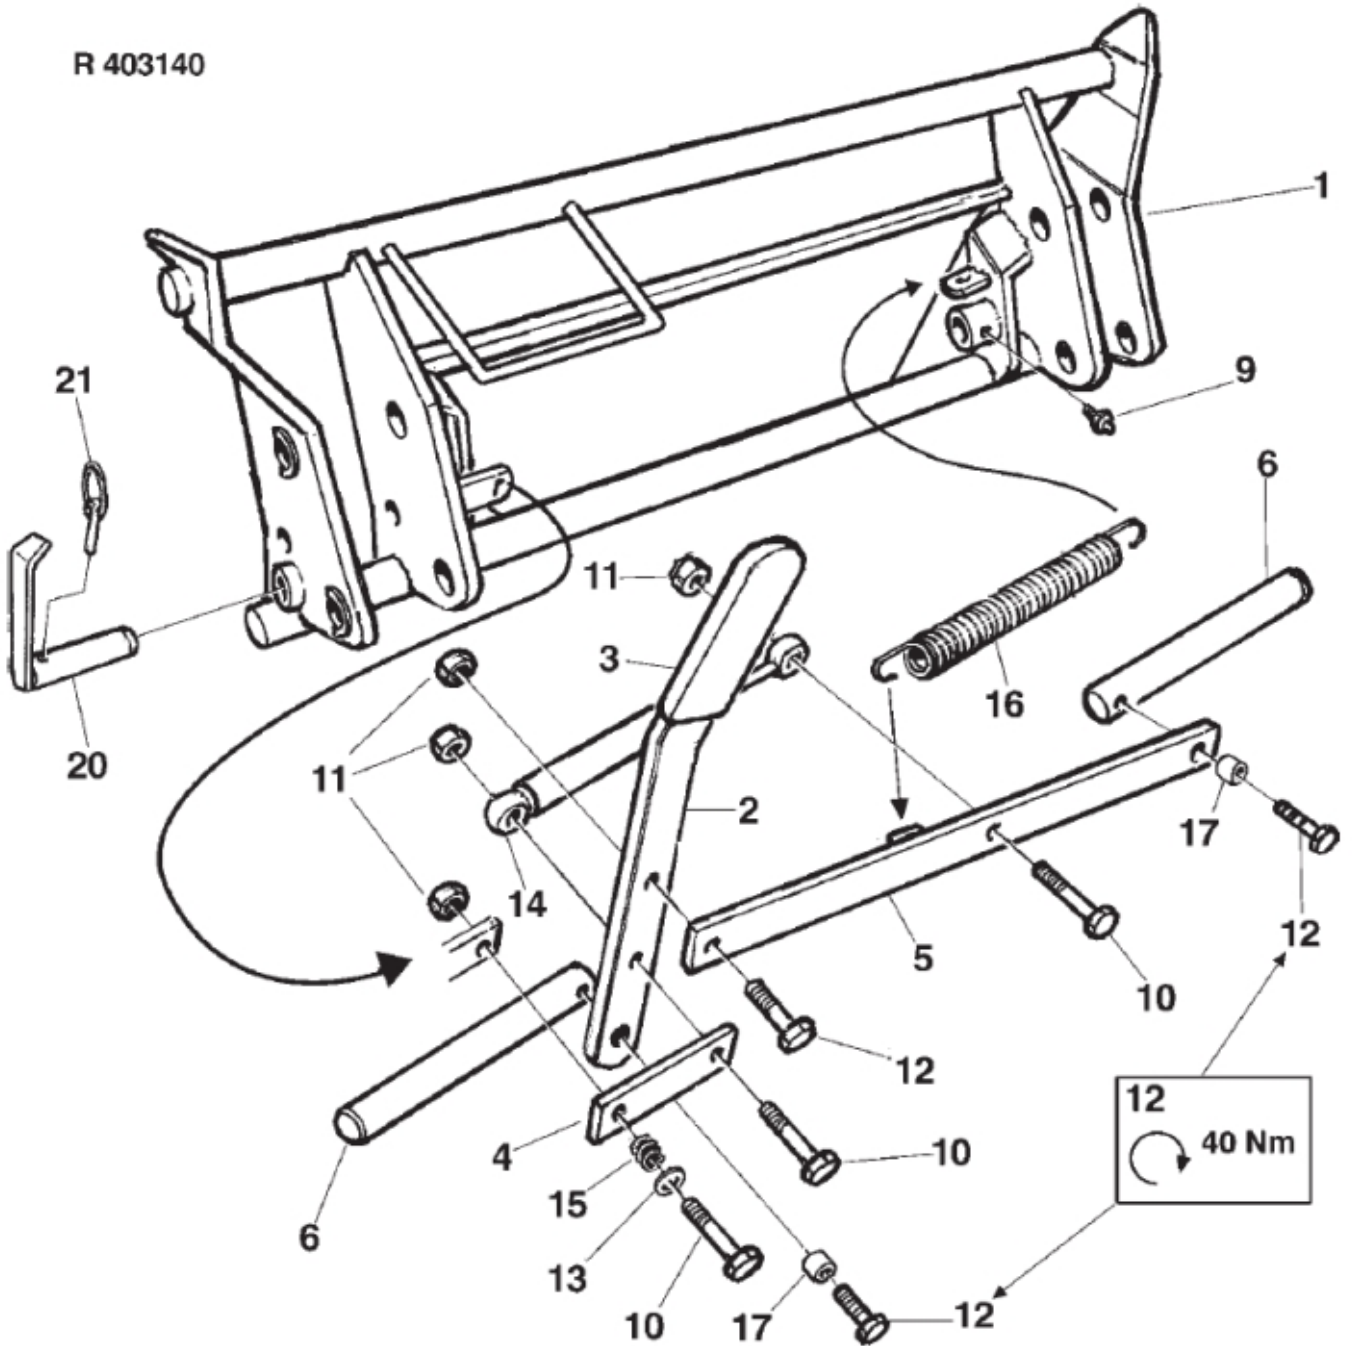

R 403140

**Description** COMBI EURO / FAUCHEUX (8+ 14)  
**Part assemblies** Tool carrier

PartNo	Pos	Qty	Name	Specifications
246762	1	1 PCS	Frame	
246743	2	1	Locking Handle	
5022144	3	1	Cover	
246658	4	1 PCS	Stay	
246759	5	1 PCS	Stay	
1116673	8	2 PCS	Latch Bolt	Ø 20 x 207
5023005	9	2	Greaser	M 10 x 1
5002079	10	3	Screw	M6S 10x50
5013110	11	4	Washer	BRB 10.5x22x2
5002077	12	3	Screw	M6S 10x30
5013110	13	1	Washer	BRB 10.5x22x2
5020628	14	1 PCS	Gas spring	
1101034	15	1 PCS	Spring	
1101035	16	1	Spring	
246662	17	2 PCS	Spacer Sleeve	
1116674	20	2 PCS	Latch Bolt	
1102001	21	2	Linch pin	