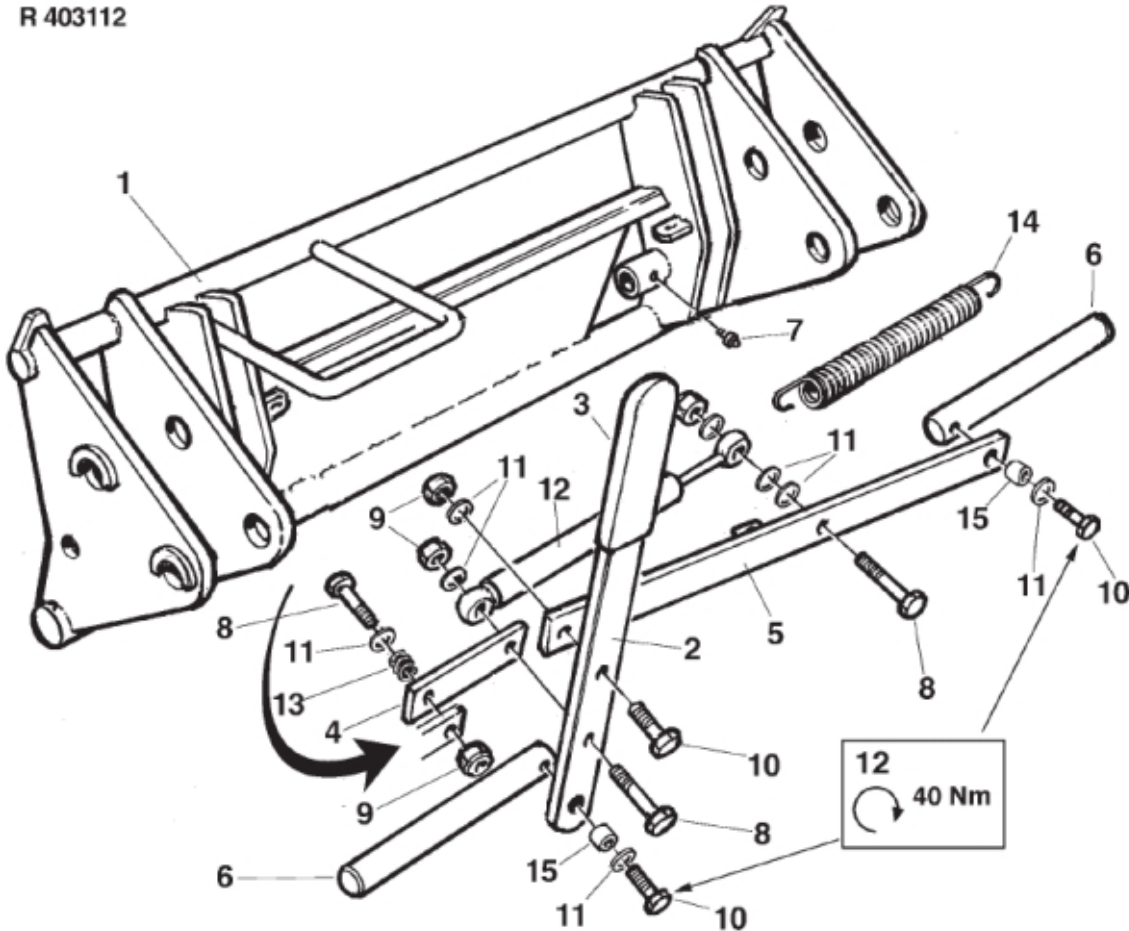

R 403112

Description Euro
Part assemblies Tool carrier

PartNo	Pos	Qty	Name	Specifications
246772	1	1 PCS	Frame	
246738	2	1	Locking Handle	
5022144	3	1	Cover	
246658	4	1 PCS	Stay	
246759	5	1 PCS	Stay	
1116673	6	2 PCS	Latch Bolt	Ø 20 x 207
5023005	7	2	Greaser	M 10 x 1
5002079	8	3	Screw	M6S 10x50
5013110	9	4	Washer	BRB 10.5x22x2
5002077	10	3	Screw	M6S 10x30
5013110	11	1	Washer	BRB 10.5x22x2
5020628	12	1 PCS	Gas spring	
1101034	13	1 PCS	Spring	
1101035	14	1	Spring	
246662	15	2 PCS	Spacer Sleeve	