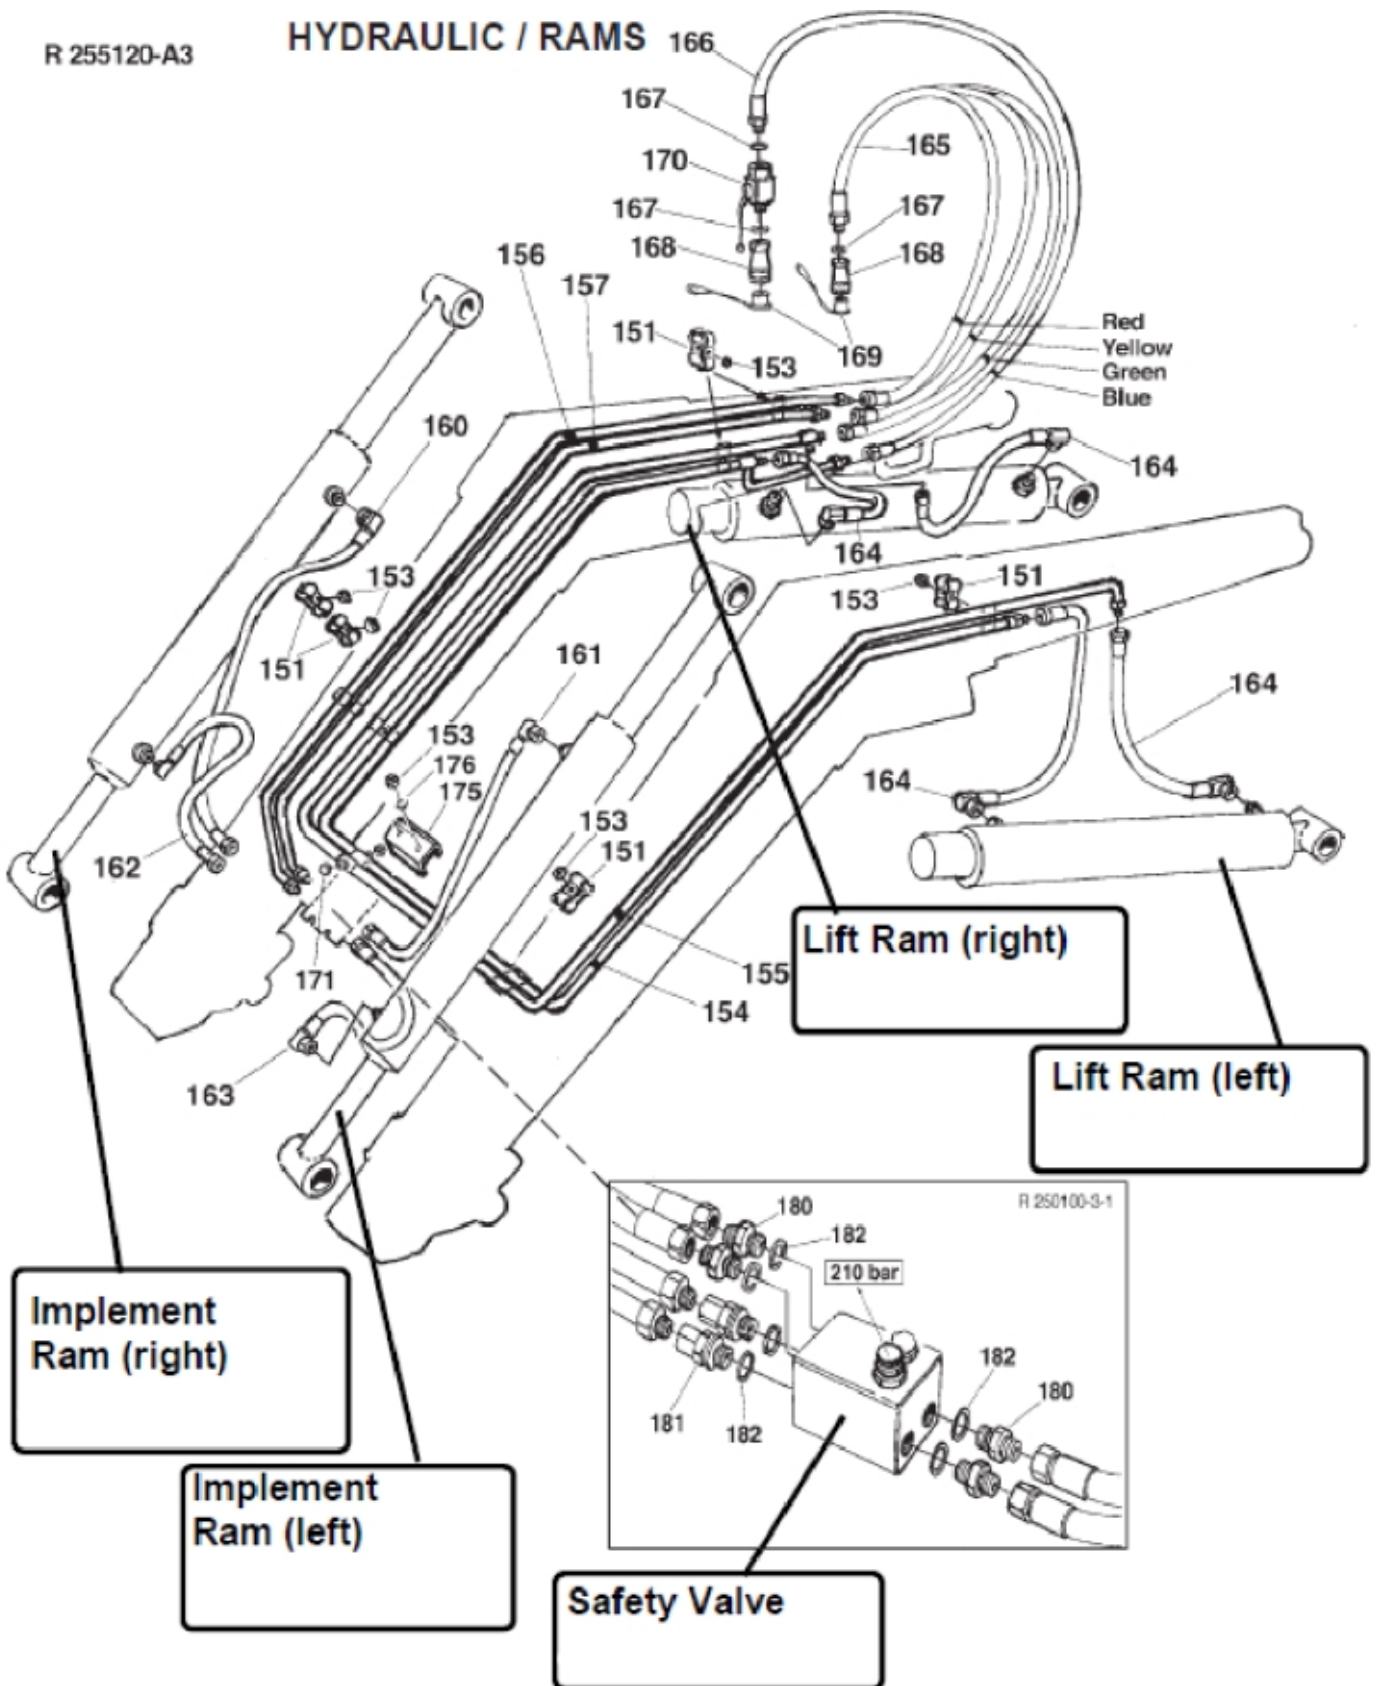

## HYDRAULIC / RAMS

**Description** Q 710  
**Part assemblies** Hydraulics

PartNo	Pos	Qty	Name	Specifications
262130	151	16 PCS	Pipe Anchor	
5011053	153	10	Nut	M6M M8
271173	154	1 PCS	Oil pipe	Blue
271172	155	1 PCS	Oil pipe	Green
271170	156	1 PCS	Oil pipe	Red
271171	157	1 PCS	Oil pipe	Yellow
1103430	160	1 PCS	Hose	3/8"
1103431	161	1 PCS	Hose	3/8"
1103257	162	1 PCS	Hose	R3/8 - 90°- 650
1103152	163	1 PCS	Hose	R3/8 - 90°- 930
9030833	164	4 PCS	Hose	R 3/8 - 90°- 440
1103429	165	3 PCS	Hose	R 1/2 x 1100
1103272	166	1 PCS	Hose	R 1/2 x 1000
5013853	167	5	Dowty washer	Tredo 1/2", Part is included in kit 60007907 Hose cpl., 9032177 Hose cpl., Part is included in kit 60007907 Hose cpl., 9032177 Hose cpl.
5044127	168	4	Quick Coupling	1/2", Part is included in kit 60007907 Hose cpl., 9032177 Hose cpl.
5044130	169	4	Dust Cover	Part is included in kit 60007907 Hose cpl., 9032177 Hose cpl.
513006	170	1 PCS	Shut-off valve	R1/2". Replaced by 5033898
5026631	171	2 PCS	Plug	BSP 3/8" Only fitted on loaders without SOFT DRIVE
267605	175	1 PCS	Hose clamp	
5013101	176	2	Washer	BRB 8,4 x 16
511163			Safety Valve	(Set) Only fitted on loaders without SELECTO
1120011	180	4	• Adaptor	R1/2"-R3/8"
5027425	181	2	• Adaptor	
5013853	182	6	• Dowty washer	Tredo 1/2", Part is included in kit 60007907 Hose cpl., 9032177 Hose cpl., Part is included in kit 60007907 Hose cpl., 9032177 Hose cpl.
511161		1 PCS	• Valve	