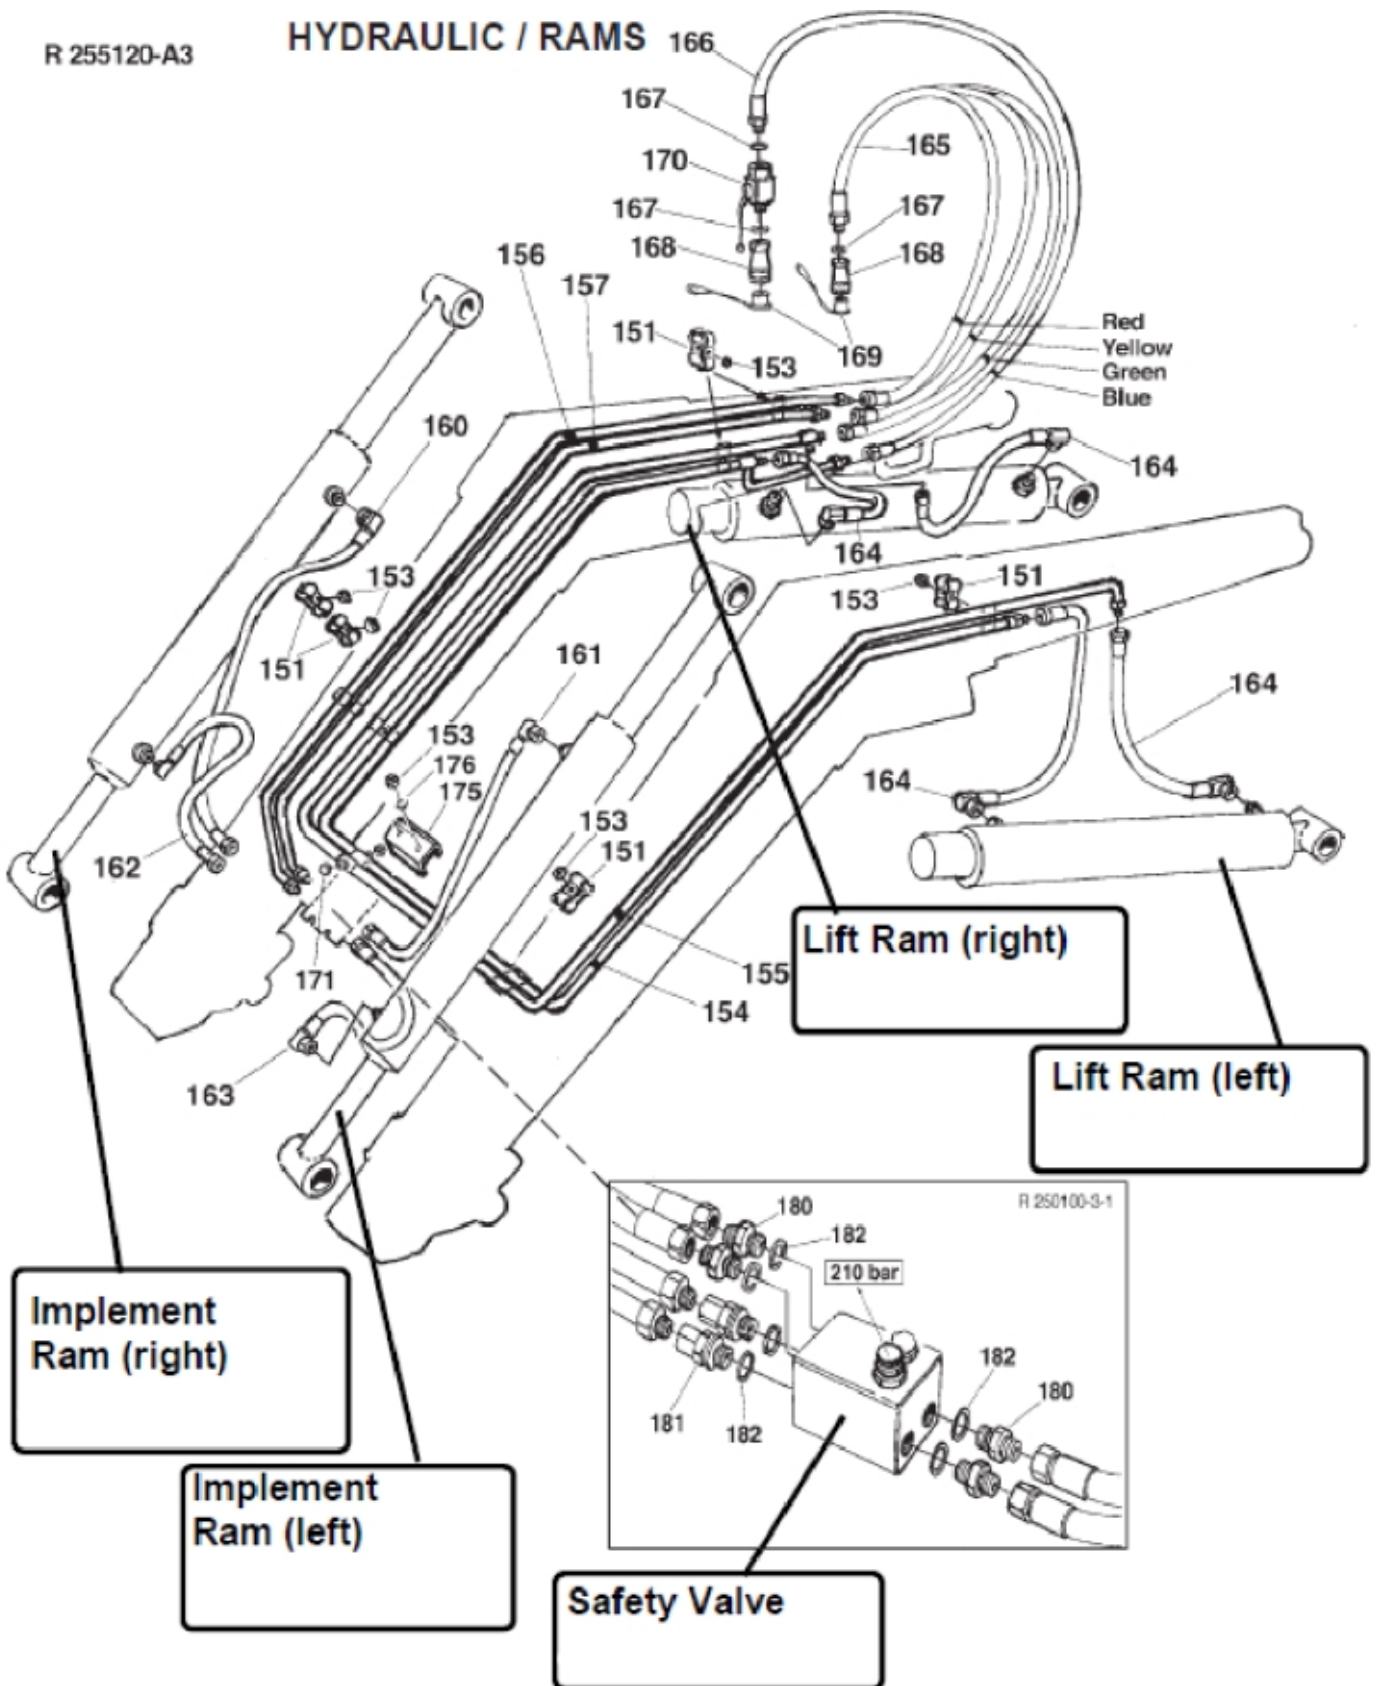

## HYDRAULIC / RAMS

**Implement Ram (right)**

**Implement Ram (left)**

**Lift Ram (right)**

**Lift Ram (left)**

**Safety Valve**

**Description** Q 720  
**Part assemblies** Hydraulics

PartNo	Pos	Qty	Name	Specifications
262130	151	16 PCS	Pipe Anchor	
5011053	153	10	Nut	M6M M8
272173	154	1 PCS	Oil pipe	Blue
272172	155	1 PCS	Oil pipe	Green
272170	156	1 PCS	Oil pipe	Red
272171	157	1 PCS	Oil pipe	Yellow
1103430	160	1 PCS	Hose	3/8"
1103431	161	1 PCS	Hose	3/8"
1103257	162	1 PCS	Hose	R3/8 - 90°- 650
1103152	163	1 PCS	Hose	R3/8 - 90°- 930
9030833	164	4 PCS	Hose	R 3/8 - 90°- 440
1103429	165	3 PCS	Hose	R 1/2 x 1100
1103272	166	1 PCS	Hose	R 1/2 x 1000
5013853	167	5	Dowty washer	Tredo 1/2", Part is included in kit 60007907 Hose cpl., 9032177 Hose cpl., Part is included in kit 60007907 Hose cpl., 9032177 Hose cpl.
5044127	168	4	Quick Coupling	1/2", Part is included in kit 60007907 Hose cpl., 9032177 Hose cpl.
5044130	169	4	Dust Cover	Part is included in kit 60007907 Hose cpl., 9032177 Hose cpl.
513006	170	1 PCS	Shut-off valve	R1/2". Replaced by 5033898
5026631	171	2 PCS	Plug	BSP 3/8" Only fitted on loaders without SOFT DRIVE
267605	175	1 PCS	Hose clamp	
5013101	176	2	Washer	BRB 8,4 x 16
511163			Safety Valve	(Set) Only fitted on loaders without SELECTO
1120011	180	4	• Adaptor	R1/2"-R3/8"
5027425	181	2	• Adaptor	
5013853	182	6	• Dowty washer	Tredo 1/2", Part is included in kit 60007907 Hose cpl., 9032177 Hose cpl., Part is included in kit 60007907 Hose cpl., 9032177 Hose cpl.
511161		1 PCS	• Valve	