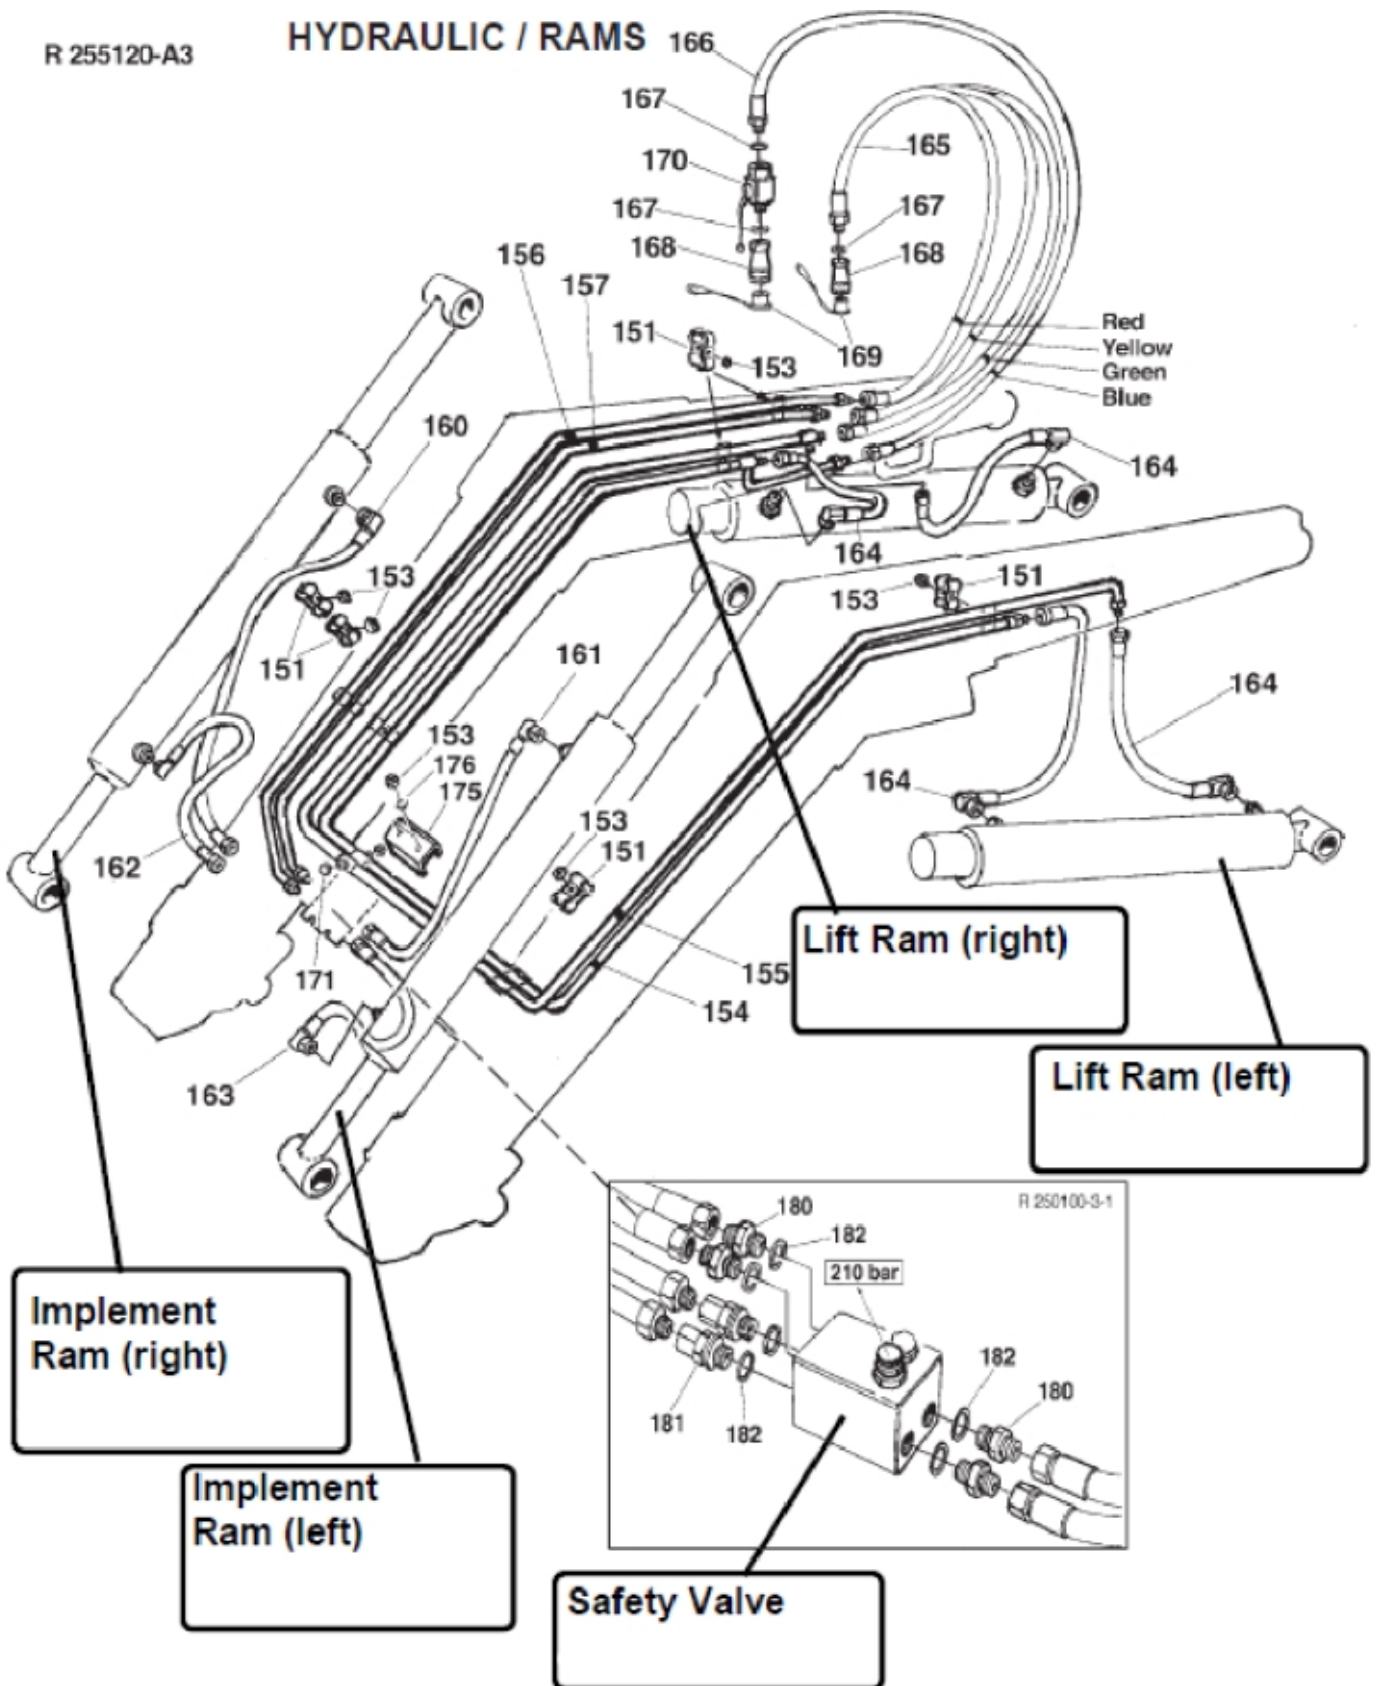

## HYDRAULIC / RAMS

**Description** Q 730  
**Part assemblies** Hydraulics

PartNo	Pos	Qty	Name	Specifications
262130	151	16 PCS	Pipe Anchor	
5011053	153	10	Nut	M6M M8
275173	154	1 PCS	Oil pipe	Blue
275172	155	1 PCS	Oil pipe	Green
275170	156	1 PCS	Oil pipe	Red
275171	157	1 PCS	Oil pipe	Yellow
1103430	160	1 PCS	Hose	3/8"
1103431	161	1 PCS	Hose	3/8"
1103257	162	1 PCS	Hose	R3/8 - 90°- 650
1103152	163	1 PCS	Hose	R3/8 - 90°- 930
9030833	164	4 PCS	Hose	R 3/8 - 90°- 440
1103429	165	3 PCS	Hose	R 1/2 x 1100
1103272	166	1 PCS	Hose	R 1/2 x 1000
5013853	167	5	Dowty washer	Tredo 1/2", Part is included in kit 60007907 Hose cpl., 9032177 Hose cpl., Part is included in kit 60007907 Hose cpl., 9032177 Hose cpl.
5044127	168	4	Quick Coupling	1/2", Part is included in kit 60007907 Hose cpl., 9032177 Hose cpl.
5044130	169	4	Dust Cover	Part is included in kit 60007907 Hose cpl., 9032177 Hose cpl.
513006	170	1 PCS	Shut-off valve	R1/2". Replaced by 5033898
5026631	171	2 PCS	Plug	BSP 3/8" Only fitted on loaders without SOFT DRIVE
267605	175	1 PCS	Hose clamp	
5013101	176	2	Washer	BRB 8,4 x 16
511163			Safety Valve	(Set) Only fitted on loaders without SELECTO
1120011	180	4	• Adaptor	R1/2"-R3/8"
5027425	181	2	• Adaptor	
5013853	182	6	• Dowty washer	Tredo 1/2", Part is included in kit 60007907 Hose cpl., 9032177 Hose cpl., Part is included in kit 60007907 Hose cpl., 9032177 Hose cpl.
511161		1 PCS	• Valve	