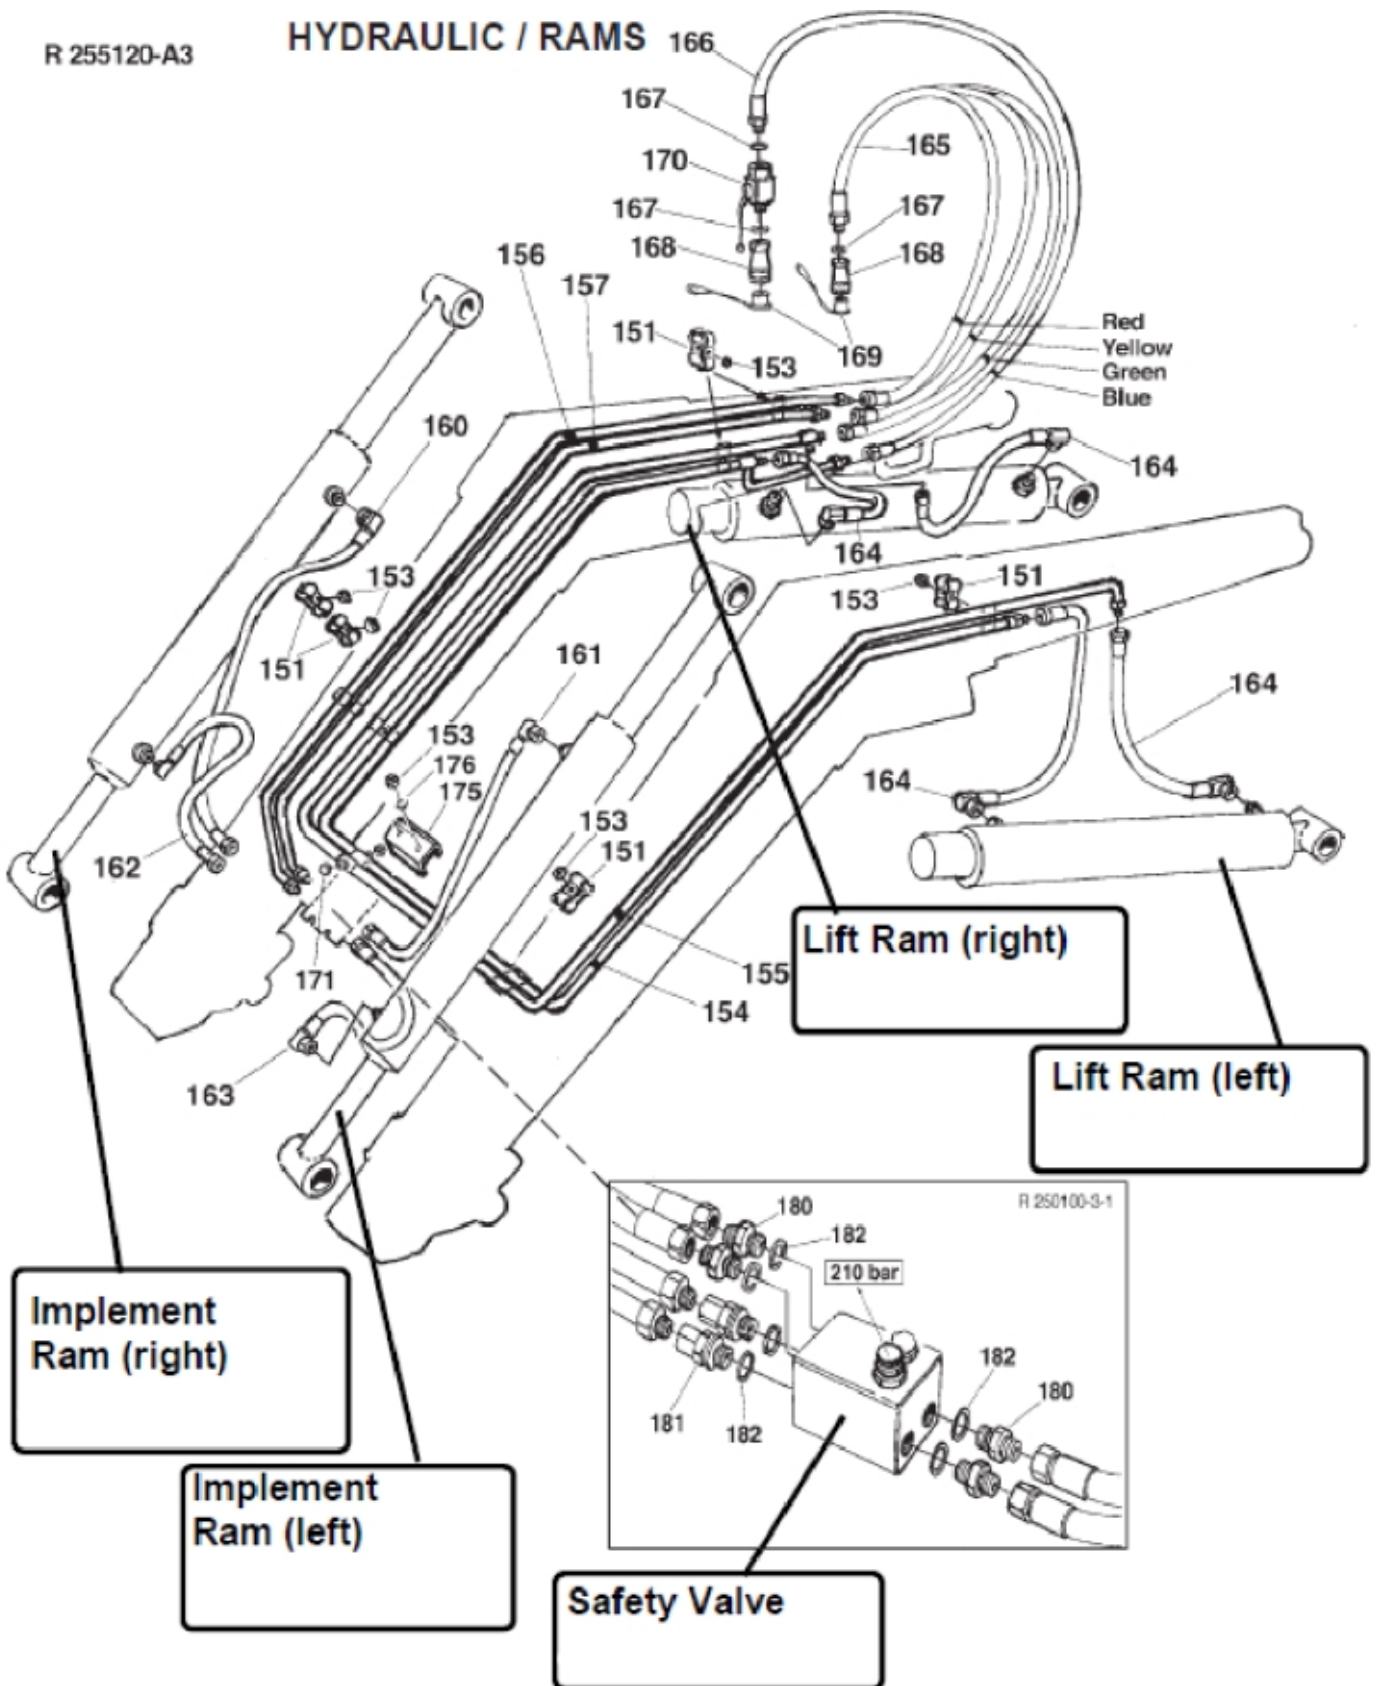

## HYDRAULIC / RAMS

**Description** Q 740  
**Part assemblies** Hydraulics

PartNo	Pos	Qty	Name	Specifications
262130	151	16 PCS	Pipe Anchor	
5011053	153	10	Nut	M6M M8
275173	154	1 PCS	Oil pipe	Blue
275172	155	1 PCS	Oil pipe	Green
275170	156	1 PCS	Oil pipe	Red
275171	157	1 PCS	Oil pipe	Yellow
1103430	160	1 PCS	Hose	3/8"
1103431	161	1 PCS	Hose	3/8"
1103257	162	1 PCS	Hose	R3/8 - 90°- 650
1103152	163	1 PCS	Hose	R3/8 - 90°- 930
9030833	164	4 PCS	Hose	R 3/8 - 90°- 440
1103429	165	3 PCS	Hose	R 1/2 x 1100
1103272	166	1 PCS	Hose	R 1/2 x 1000
5013853	167	5	Dowty washer	Tredo 1/2", Part is included in kit 60007907 Hose cpl., 9032177 Hose cpl., Part is included in kit 60007907 Hose cpl., 9032177 Hose cpl.
5044127	168	4	Quick Coupling	1/2", Part is included in kit 60007907 Hose cpl., 9032177 Hose cpl.
5044130	169	4	Dust Cover	Part is included in kit 60007907 Hose cpl., 9032177 Hose cpl.
513006	170	1 PCS	Shut-off valve	R1/2". Replaced by 5033898
5026631	171	2 PCS	Plug	BSP 3/8" Only fitted on loaders without SOFT DRIVE
267605	175	1 PCS	Hose clamp	
5013101	176	2	Washer	BRB 8,4 x 16
511163			Safety Valve	(Set) Only fitted on loaders without SELECTO
1120011	180	4	• Adaptor	R1/2"-R3/8"
5027425	181	2	• Adaptor	
5013853	182	6	• Dowty washer	Tredo 1/2", Part is included in kit 60007907 Hose cpl., 9032177 Hose cpl., Part is included in kit 60007907 Hose cpl., 9032177 Hose cpl.
511161		1 PCS	• Valve	