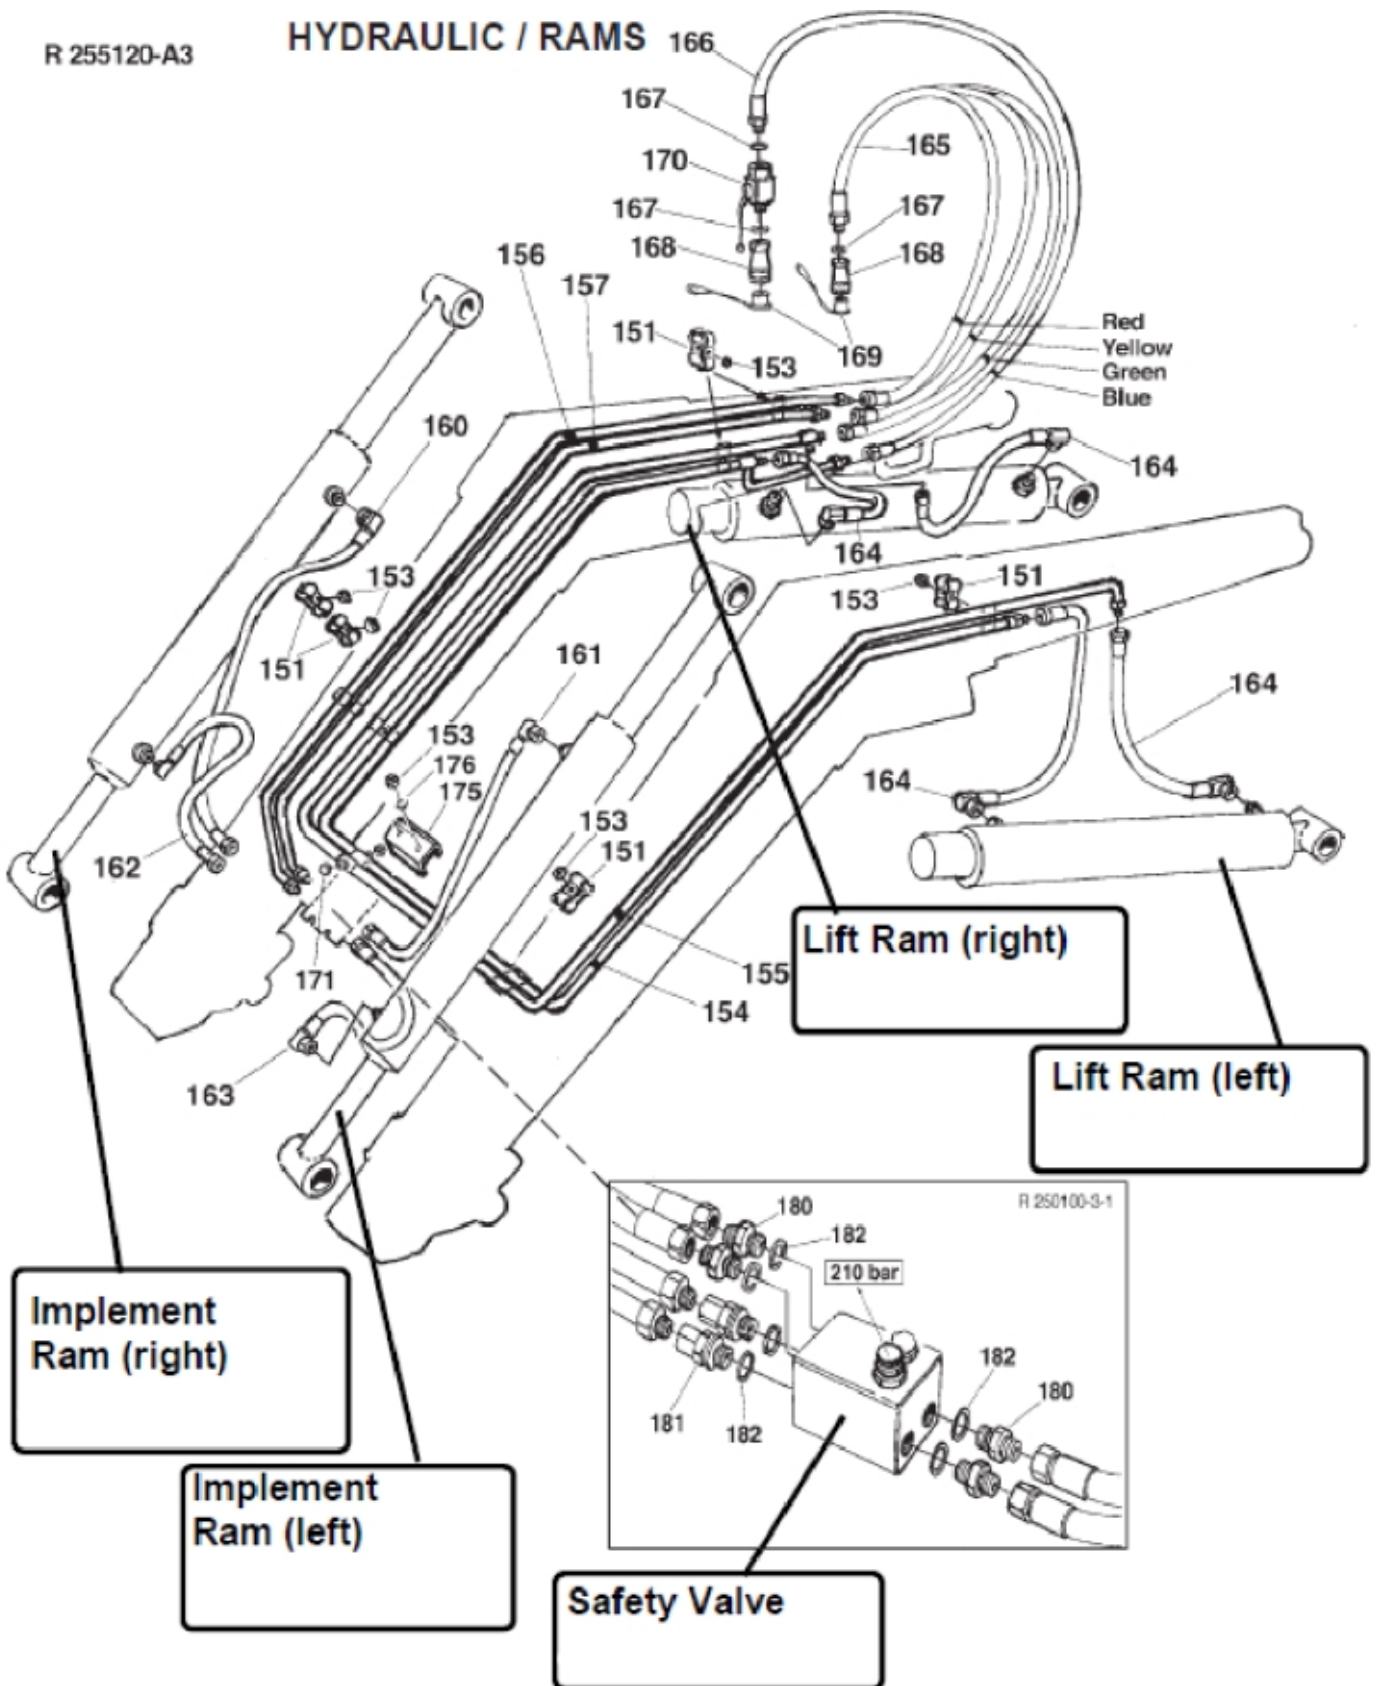

R 255120-A3

HYDRAULIC / RAMS

Description Q 750
Part assemblies Hydraulics

PartNo	Pos	Qty	Name	Specifications
262130	151	16 PCS	Pipe Anchor	
5011053	153	10	Nut	M6M M8
275173	154	1 PCS	Oil pipe	Blue
275172	155	1 PCS	Oil pipe	Green
275170	156	1 PCS	Oil pipe	Red
275171	157	1 PCS	Oil pipe	Yellow
1103430	160	1 PCS	Hose	3/8"
1103431	161	1 PCS	Hose	3/8"
1103257	162	1 PCS	Hose	R3/8 - 90°- 650
1103152	163	1 PCS	Hose	R3/8 - 90°- 930
9030833	164	4 PCS	Hose	R 3/8 - 90°- 440
1103429	165	3 PCS	Hose	R 1/2 x 1100
1103272	166	1 PCS	Hose	R 1/2 x 1000
5013853	167	5	Dowty washer	Tredo 1/2", Part is included in kit 60007907 Hose cpl., 9032177 Hose cpl., Part is included in kit 60007907 Hose cpl., 9032177 Hose cpl.
5044127	168	4	Quick Coupling	1/2", Part is included in kit 60007907 Hose cpl., 9032177 Hose cpl.
5044130	169	4	Dust Cover	Part is included in kit 60007907 Hose cpl., 9032177 Hose cpl.
513006	170	1 PCS	Shut-off valve	R1/2". Replaced by 5033898
5026631	171	2 PCS	Plug	BSP 3/8" Only fitted on loaders without SOFT DRIVE
267605	175	1 PCS	Hose clamp	
5013101	176	2	Washer	BRB 8,4 x 16
511163			Safety Valve	(Set) Only fitted on loaders without SELECTO
1120011	180	4	• Adaptor	R1/2"-R3/8"
5027425	181	2	• Adaptor	
5013853	182	6	• Dowty washer	Tredo 1/2", Part is included in kit 60007907 Hose cpl., 9032177 Hose cpl., Part is included in kit 60007907 Hose cpl., 9032177 Hose cpl.
511161		1 PCS	• Valve	