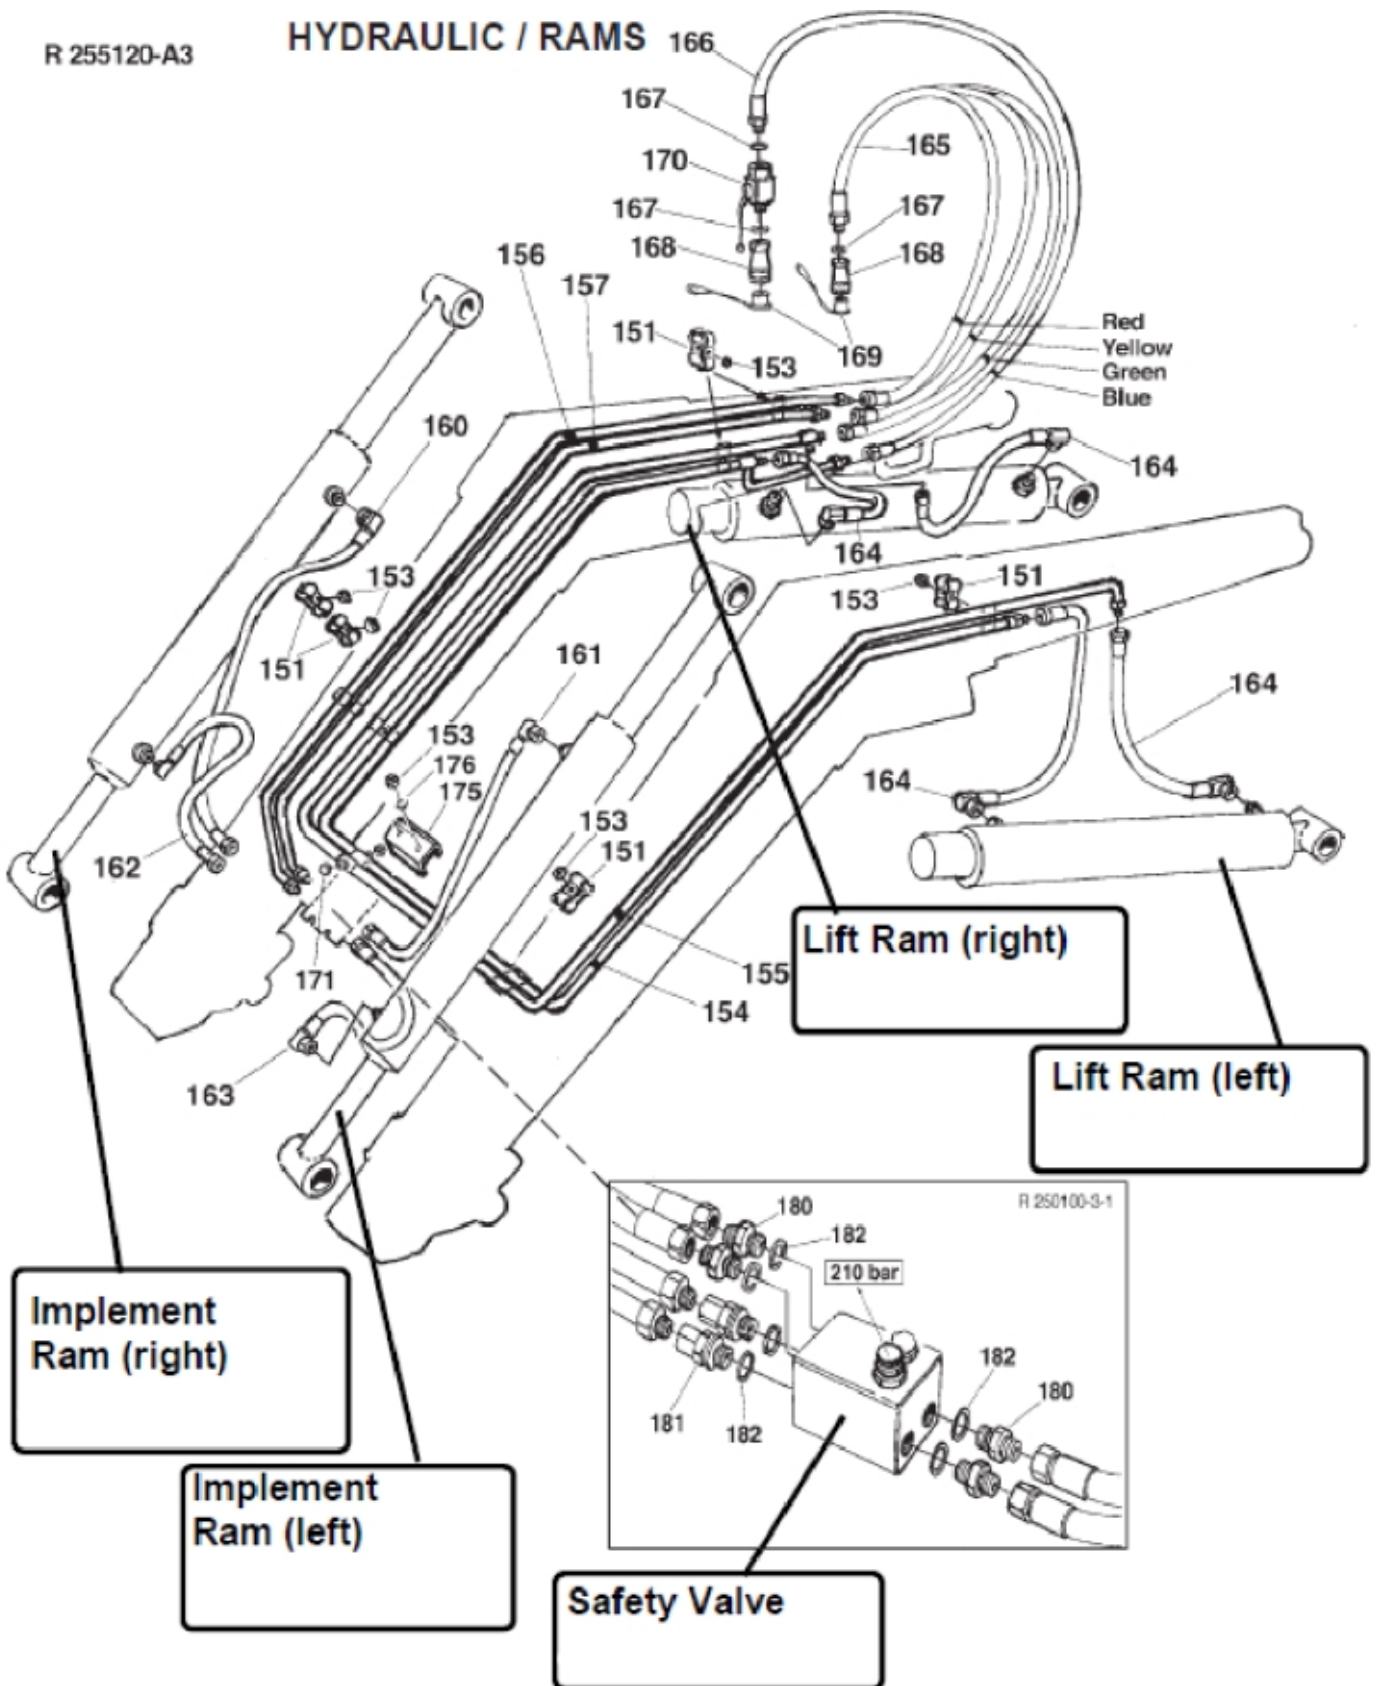

## HYDRAULIC / RAMS

**Description** Q 755  
**Part assemblies** Hydraulics

PartNo	Pos	Qty	Name	Specifications
262130	151	16 PCS	Pipe Anchor	
5011053	153	10	Nut	M6M M8
296421	154	1 PCS	Oil pipe	Blue
296420	155	1 PCS	Oil pipe	Green
296171	156	1 PCS	Oil pipe	Red
296170	157	1 PCS	Oil pipe	Yellow
1103430	160	1 PCS	Hose	3/8"
1103117	161	1	Hose	3/8"
1103257	162	1 PCS	Hose	R3/8 - 90° - 650
1103152	163	1 PCS	Hose	R3/8 - 90° - 930
1103113	164	4 PCS	Hose	3/8" L=500 3/8GRLM - 3/8G90LMC
1103429	165	3 PCS	Hose	R 1/2 x 1100
1103272	166	1 PCS	Hose	R 1/2 x 1000
5013853	167	5	Dowty washer	Tredo 1/2", Part is included in kit 60007907 Hose cpl., 9032177 Hose cpl., Part is included in kit 60007907 Hose cpl., 9032177 Hose cpl.
5044127	168	4	Quick Coupling	1/2", Part is included in kit 60007907 Hose cpl., 9032177 Hose cpl.
5044130	169	4	Dust Cover	Part is included in kit 60007907 Hose cpl., 9032177 Hose cpl.
513006	170	1 PCS	Shut-off valve	R1/2". Replaced by 5033898
5026631	171	2 PCS	Plug	BSP 3/8" Only fitted on loaders without SOFT DRIVE
267605	175	1 PCS	Hose clamp	
5013101	176	2	Washer	BRB 8,4 x 16
511163			Safety Valve	(Set) Only fitted on loaders without SELECTO
1120011	180	4	• Adaptor	R1/2"-R3/8"
5027425	181	2	• Adaptor	
5013853	182	6	• Dowty washer	Tredo 1/2", Part is included in kit 60007907 Hose cpl., 9032177 Hose cpl., Part is included in kit 60007907 Hose cpl., 9032177 Hose cpl.
511161		1 PCS	• Valve	