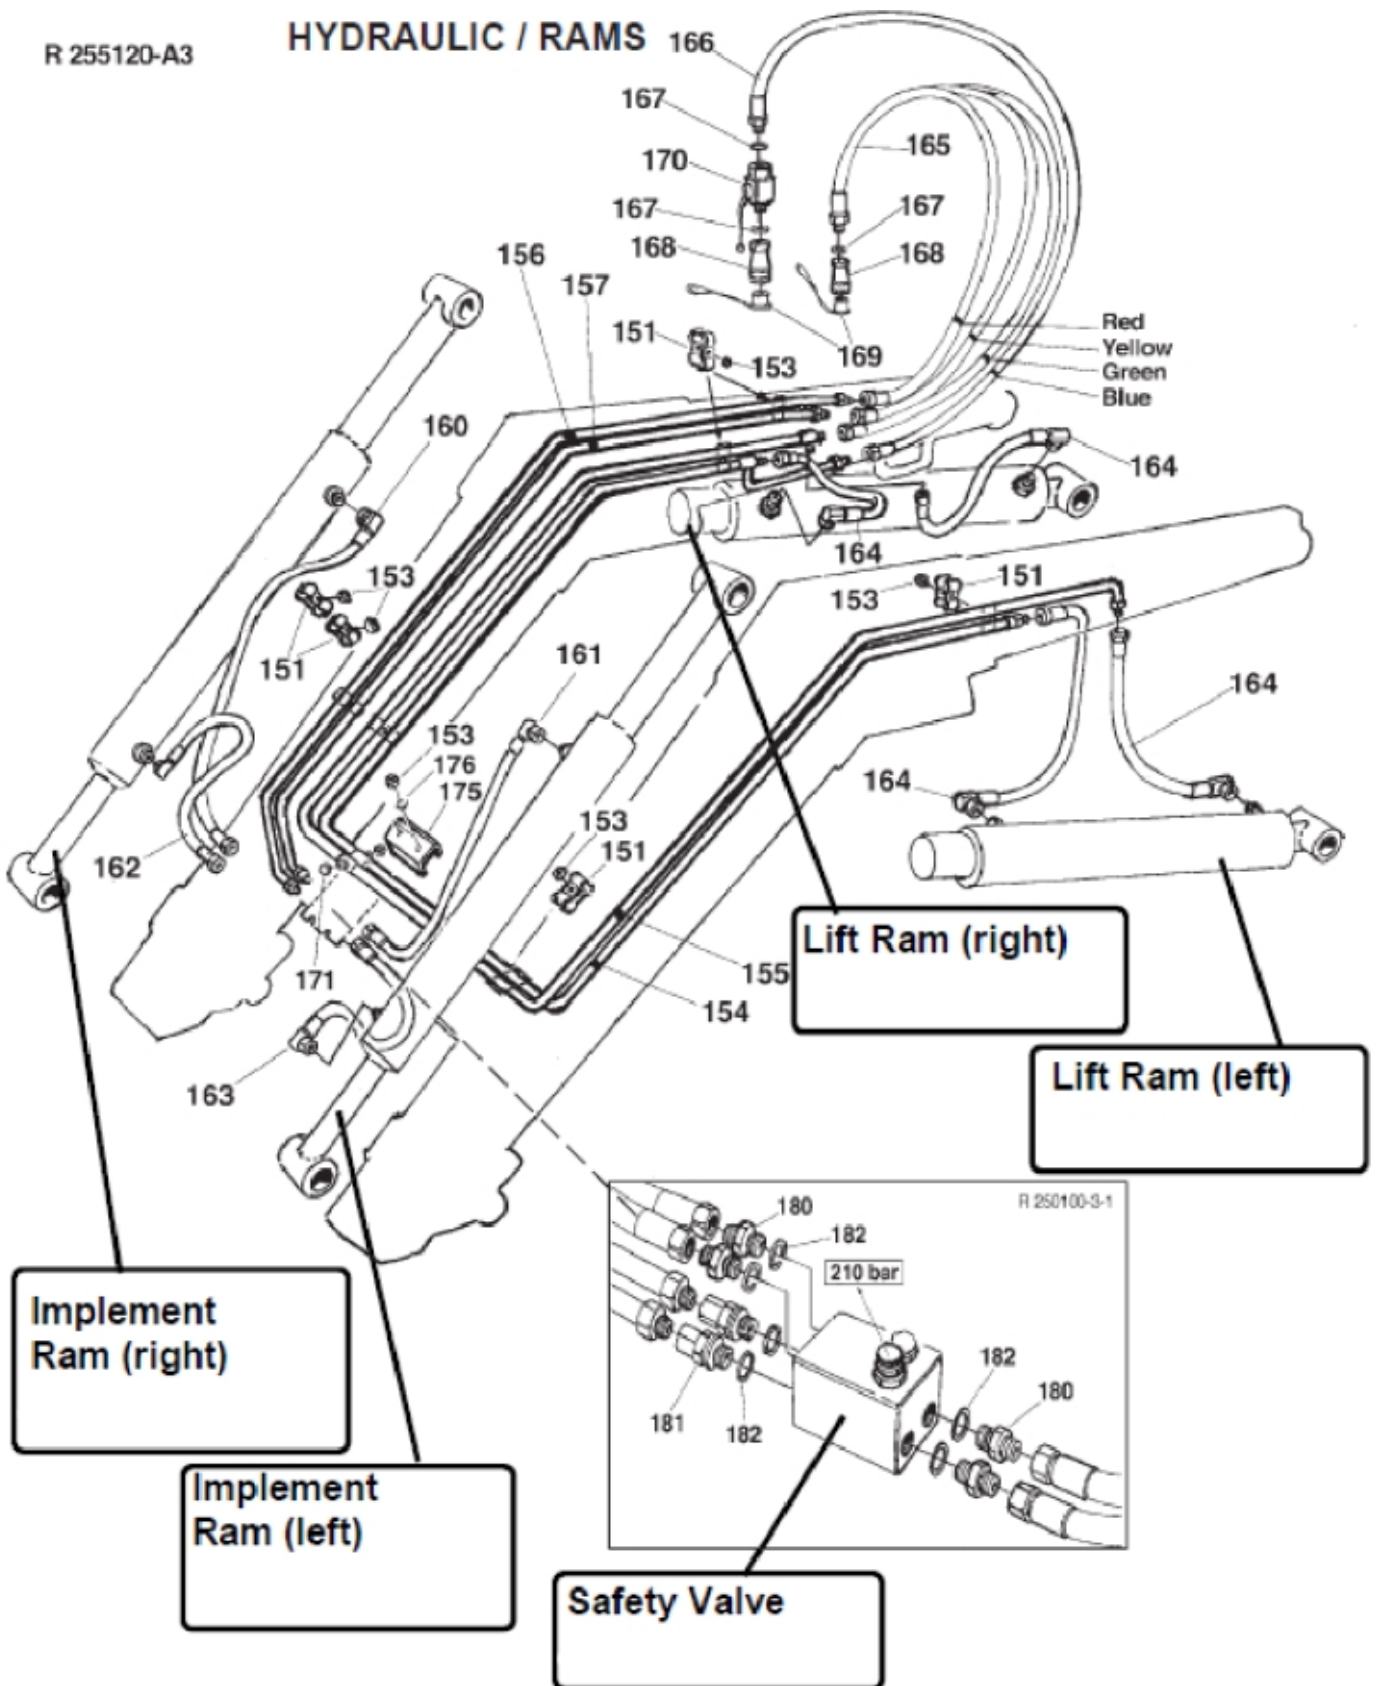

R 255120-A3

HYDRAULIC / RAMS

Description Q 760
Part assemblies Hydraulics

| PartNo | Pos | Qty | Name | Specifications |
|---------|-----|--------|----------------|--|
| 262130 | 151 | 16 PCS | Pipe Anchor | |
| 5011053 | 153 | 10 | Nut | M6M M8 |
| 276173 | 154 | 1 PCS | Oil pipe | Blue |
| 276172 | 155 | 1 PCS | Oil pipe | Green |
| 276170 | 156 | 1 PCS | Oil pipe | Red |
| 276171 | 157 | 1 PCS | Oil pipe | Yellow |
| 1103430 | 160 | 1 PCS | Hose | 3/8" |
| 1103431 | 161 | 1 PCS | Hose | 3/8" |
| 1103257 | 162 | 1 PCS | Hose | R3/8 - 90°- 650 |
| 1103152 | 163 | 1 PCS | Hose | R3/8 - 90°- 930 |
| 9030833 | 164 | 4 PCS | Hose | R 3/8 - 90°- 440 |
| 1103429 | 165 | 3 PCS | Hose | R 1/2 x 1100 |
| 1103272 | 166 | 1 PCS | Hose | R 1/2 x 1000 |
| 5013853 | 167 | 5 | Dowty washer | Tredo 1/2", Part is included in kit 60007907 Hose cpl., 9032177 Hose cpl., Part is included in kit 60007907 Hose cpl., 9032177 Hose cpl. |
| 5044127 | 168 | 4 | Quick Coupling | 1/2", Part is included in kit 60007907 Hose cpl., 9032177 Hose cpl. |
| 5044130 | 169 | 4 | Dust Cover | Part is included in kit 60007907 Hose cpl., 9032177 Hose cpl. |
| 513006 | 170 | 1 PCS | Shut-off valve | R1/2". Replaced by 5033898 |
| 5026631 | 171 | 2 PCS | Plug | BSP 3/8" Only fitted on loaders without SOFT DRIVE |
| 267605 | 175 | 1 PCS | Hose clamp | |
| 5013101 | 176 | 2 | Washer | BRB 8,4 x 16 |
| 511163 | | | Safety Valve | (Set) Only fitted on loaders without SELECTO |
| 1120011 | 180 | 4 | • Adaptor | R1/2"-R3/8" |
| 5027425 | 181 | 2 | • Adaptor | |
| 5013853 | 182 | 6 | • Dowty washer | Tredo 1/2", Part is included in kit 60007907 Hose cpl., 9032177 Hose cpl., Part is included in kit 60007907 Hose cpl., 9032177 Hose cpl. |
| 511161 | | 1 PCS | • Valve | |