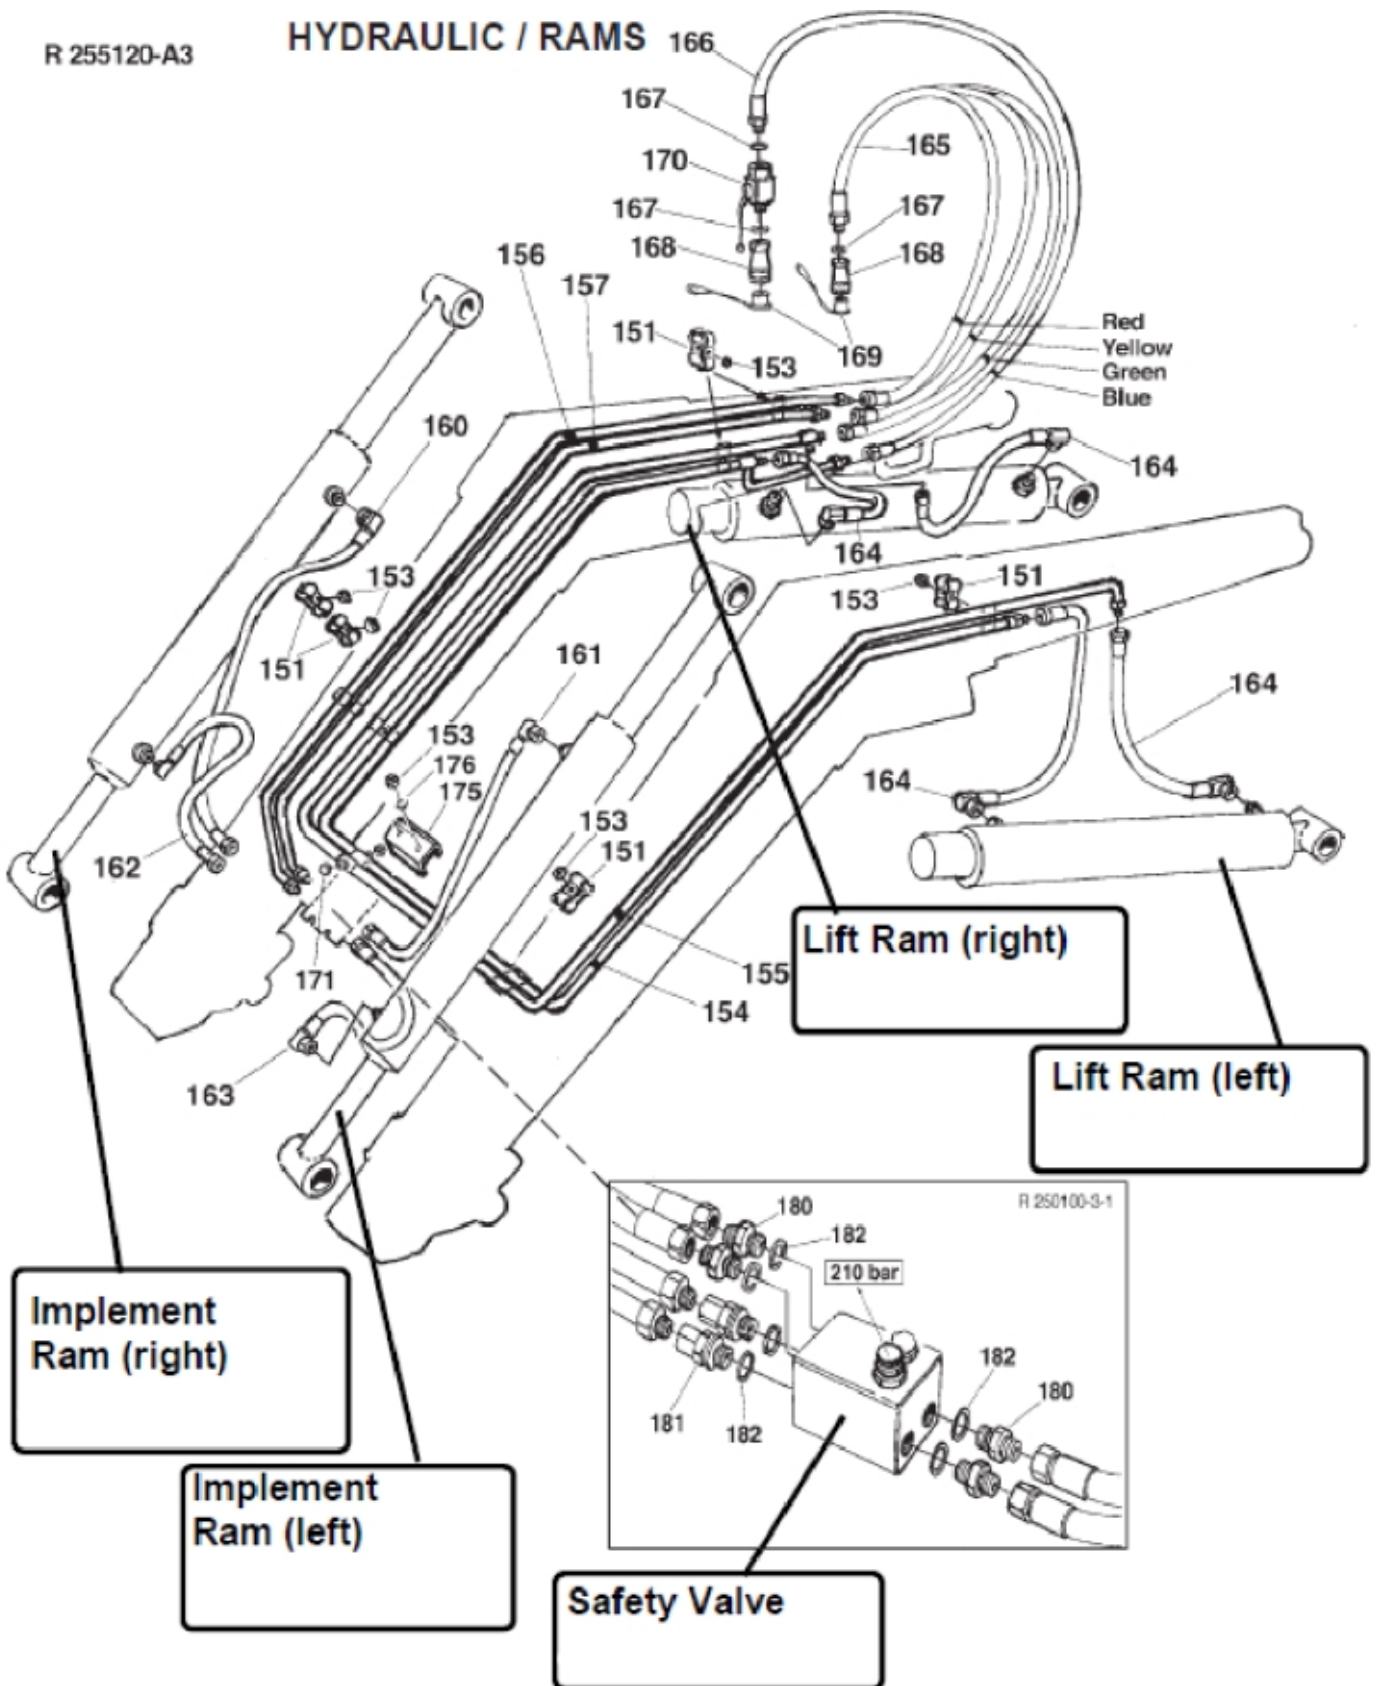

R 255120-A3

HYDRAULIC / RAMS

Description Q 770 US
Part assemblies Hydraulics

PartNo	Pos	Qty	Name	Specifications
262130	151	16 PCS	Pipe Anchor	
5011053	153	10	Nut	M6M M8
277173	154	1 PCS	Oil pipe	Blue
277172	155	1 PCS	Oil pipe	Green
246642	156	1 PCS	Oil pipe	Red
246643	157	1 PCS	Oil pipe	Yellow
1103430	160	1 PCS	Hose	3/8"
1103431	161	1 PCS	Hose	3/8"
1103257	162	1 PCS	Hose	R3/8 - 90°- 650
1103152	163	1 PCS	Hose	R3/8 - 90°- 930
1103113	164	4 PCS	Hose	3/8" L=500 3/8GRLM - 3/8G90LMC
1103429	165	3 PCS	Hose	R 1/2 x 1100
1103272	166	1 PCS	Hose	R 1/2 x 1000
5013853	167	5	Dowty washer	Tredo 1/2", Part is included in kit 60007907 Hose cpl., 9032177 Hose cpl., Part is included in kit 60007907 Hose cpl., 9032177 Hose cpl.
5044127	168	4	Quick Coupling	1/2", Part is included in kit 60007907 Hose cpl., 9032177 Hose cpl.
5044130	169	4	Dust Cover	Part is included in kit 60007907 Hose cpl., 9032177 Hose cpl.
513006	170	1 PCS	Shut-off valve	R1/2". Replaced by 5033898
5026631	171	2 PCS	Plug	BSP 3/8" Only fitted on loaders without SOFT DRIVE
267605	175	1 PCS	Hose clamp	
5013101	176	2	Washer	BRB 8,4 x 16
511163		90 PCS	Safety Valve	(Set) Only fitted on loaders without SELECTO
1120011	180	4	• Adaptor	R1/2"-R3/8"
5027425	181	2	• Adaptor	
5013853	182	6	• Dowty washer	Tredo 1/2", Part is included in kit 60007907 Hose cpl., 9032177 Hose cpl., Part is included in kit 60007907 Hose cpl., 9032177 Hose cpl.
511161		1 PCS	• Valve	